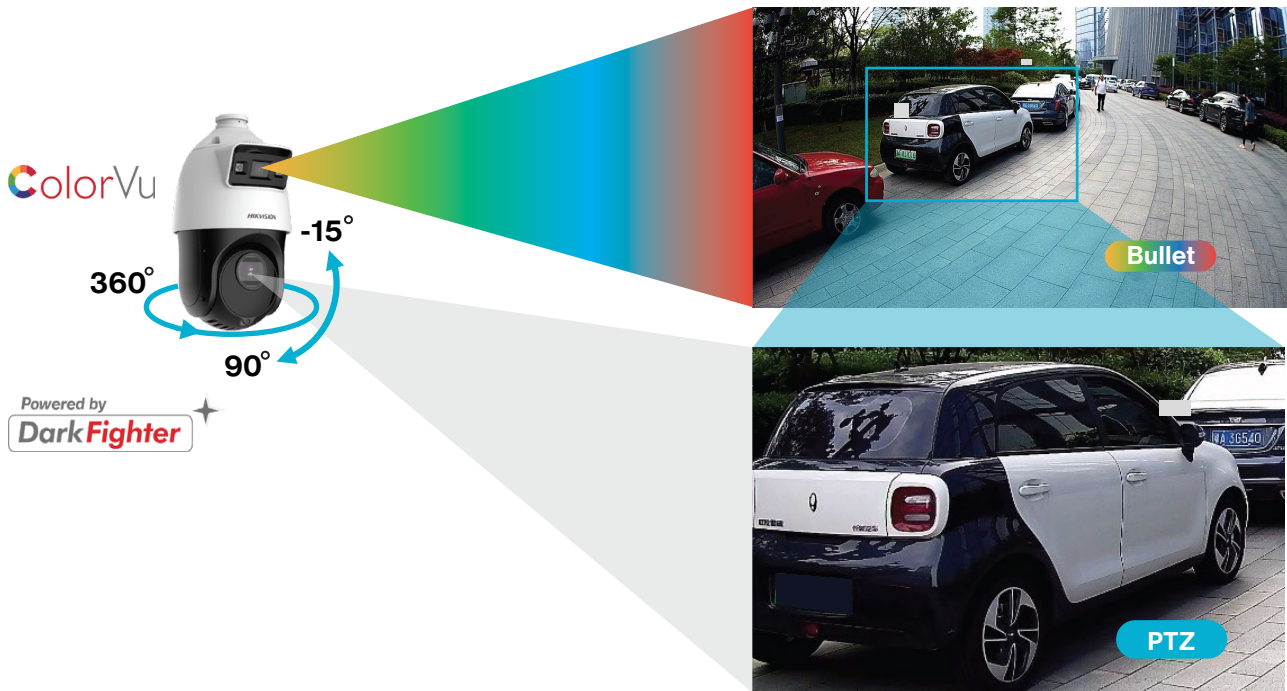

4 Series TandemVu PTZ Camera

Big picture and details, in one view

The **TandemVu SE4 PTZ** camera integrates a bullet camera and a PTZ camera into one unit. Users get a stable and complete view of the surroundings during the pan, tilt and zoom manoeuvres, without missing anything important. The TandemVu SE4 PTZ combines the benefits of both a wide-angle camera and a PTZ camera, providing a more versatile and effective solution for security monitoring purposes.

Why TandemVu PTZ Cameras

Big Picture and Details, In One View

Shortcomings of Conventional Cameras

Single Fixed Lens Camera

Lack of details
when it pans and tilts

Lose overall view
when it zooms in

Single PTZ + Fixed Camera

AcuSense Technology Brings Intelligence and Efficiency

- **Reduce False Alarm**

Both PTZ and bullet channels have AcuSense deep learning algorithm to identify targets as human or vehicle. This helps to reduce false alarm significantly.

ColorVu Technology

24/7 Colourful imaging in bullet channel

HD Resolution & Optical Zoom

4 MP & 4 MP @ 25x

Power Supply

Supports POE+, or 12V DC. Typical power consumption 11 Watts, with supplement lights and heater OFF