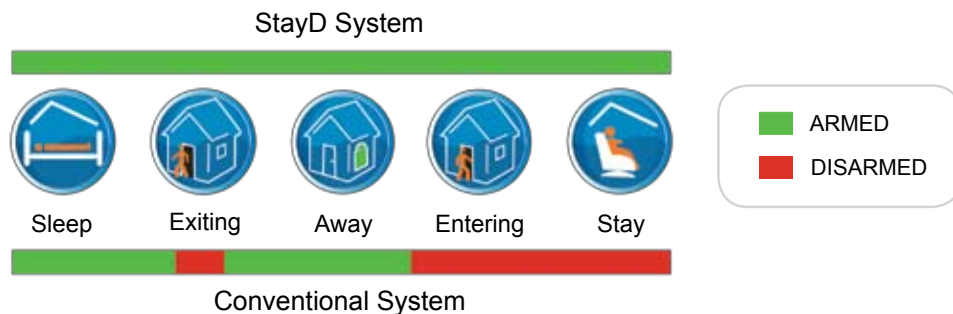

Protection Timeline

P R D X
SECURITY SYSTEMS
PARADOX.COM