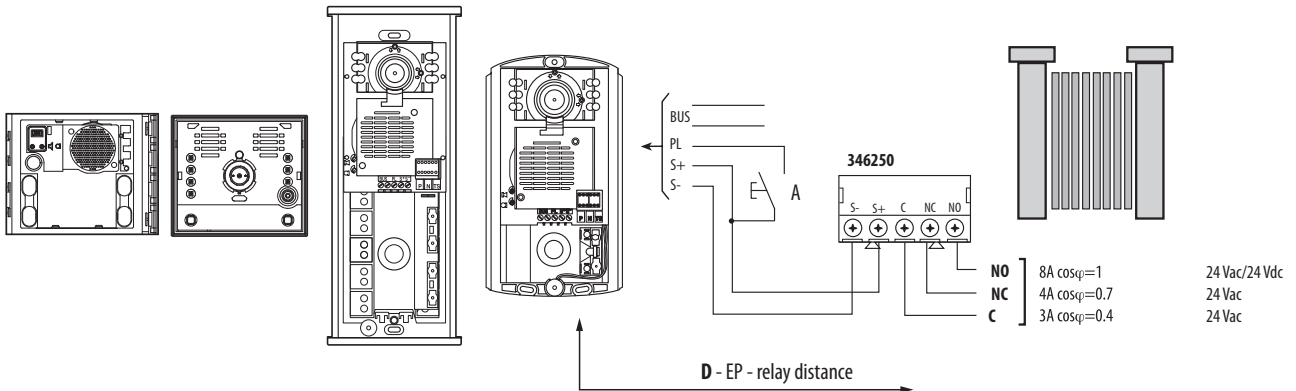

Door lock relay

346250

Description

Relay module for gate opening to be used only with audio/video SFERA New, SFERA ROBUR, SFERA Classic 342560, LINEA 2000, LINEA 2000 METAL and MINISFERA entrance panels.

It allows to open door locks (NOT managed by BUS) by means of the above mentioned entrance panels (NOT fitted with relay). The device must not be configured.

Related items

- 351000 (SFERA New - SFERA Robur BASIC speaker phone module)
- 351100 (SFERA New - SFERA Robur speaker phone module)
- 351200 (SFERA New - SFERA Robur audio video module)
- 351300 (SFERA New - SFERA Robur wide angle audio video module)
- 342560 (SFERA Classic audio/video speaker module)
- 342702 (MINISFERA audio speaker module)
- 342708 (MINISFERA video speaker module)
- 342911/21 (LINEA 2000 audio EP)
- 342951/61 (LINEA 2000 video EP)
- 342971/72 (LINEA 2000 METAL audio EP)
- 342981/82 (LINEA 2000 METAL b/w video EP)
- 342991/92 (LINEA 2000 METAL colour video EP)
- 343001/02 (LINEA 2000 METAL flush mounted EP)

Legend

- 1 - Clamps for connection to the entrance panel
- 2 - Clamps- contacts for connection to the electrical door lock

Connection example

Max. distance (D) depending on the cable used

TYPE OF CABLE CABLE SECTION	mm ² 0.28	BTicino Item 336904	BTicino Item L4669	mm ² 1
D ← →	30 m	50 m	30 m	100 m

A = door lock release pushbutton