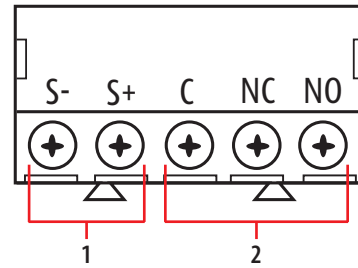

Door lock relay

346250

Description

Relay module for gate opening to be used only with audio/video SFERA New, SFERA ROBUR, SFERA Classic 342560, LINEA 2000, LINEA 2000 METAL and MINISFERA entrance panels.

It allows to open door locks (NOT managed by BUS) by means of the above mentioned entrance panels (NOT fitted with relay). The device must not be configured.

Related items

- 351000 (SFERA New - SFERA Robur BASIC speaker phone module)
- 351100 (SFERA New - SFERA Robur speaker phone module)
- 351200 (SFERA New - SFERA Robur audio video module)
- 351300 (SFERA New - SFERA Robur wide angle audio video module)
- 342560 (SFERA Classic audio/video speaker module)
- 342702 (MINISFERA audio speaker module)
- 342708 (MINISFERA video speaker module)
- 342911/21 (LINEA 2000 audio EP)
- 342951/61 (LINEA 2000 video EP)
- 342971/72 (LINEA 2000 METAL audio EP)
- 342981/82 (LINEA 2000 METAL b/w video EP)
- 342991/92 (LINEA 2000 METAL colour video EP)
- 343001/02 (LINEA 2000 METAL flush mounted EP)

Legend

- 1 - Clamps for connection to the entrance panel
- 2 - Clamps- contacts for connection to the electrical door lock

Connection example

Max. distance (D) depending on the cable used

TYPE OF CABLE CABLE SECTION	mm ² 0.28	BTicino Item 336904	BTicino Item L4669	mm ² 1
D ← →	30 m	50 m	30 m	100 m

A = door lock release pushbutton