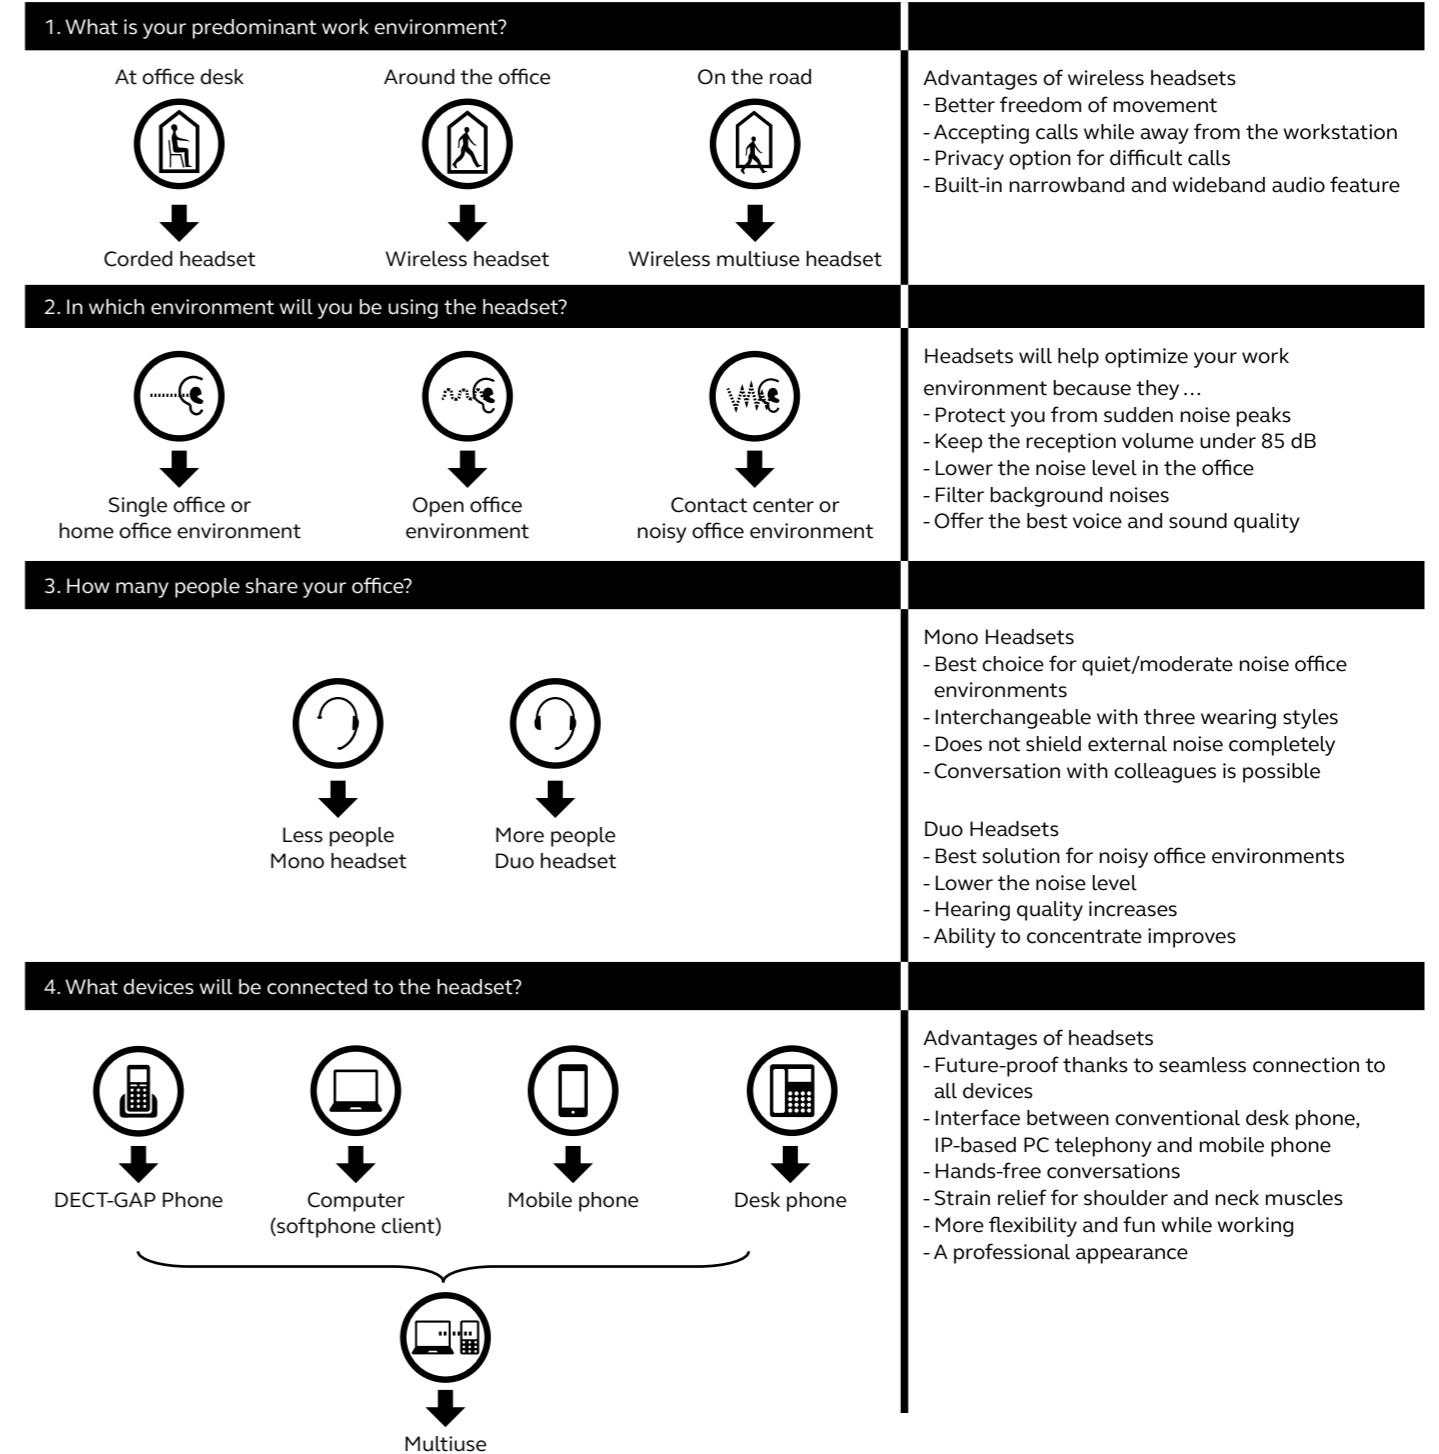

Customized

Four simple steps to the best headset selection for your customers

Headsets with seal of approval

Certifications are a recognised quality feature for all products. They not only guarantee compliance with manufacturer-specific standards, but also ensure the availability of additional functionality

Partnership and technology partner status

As individual as you are

Three different wearing styles offer flexibility and comfort

Headband

Neckband

Earhook