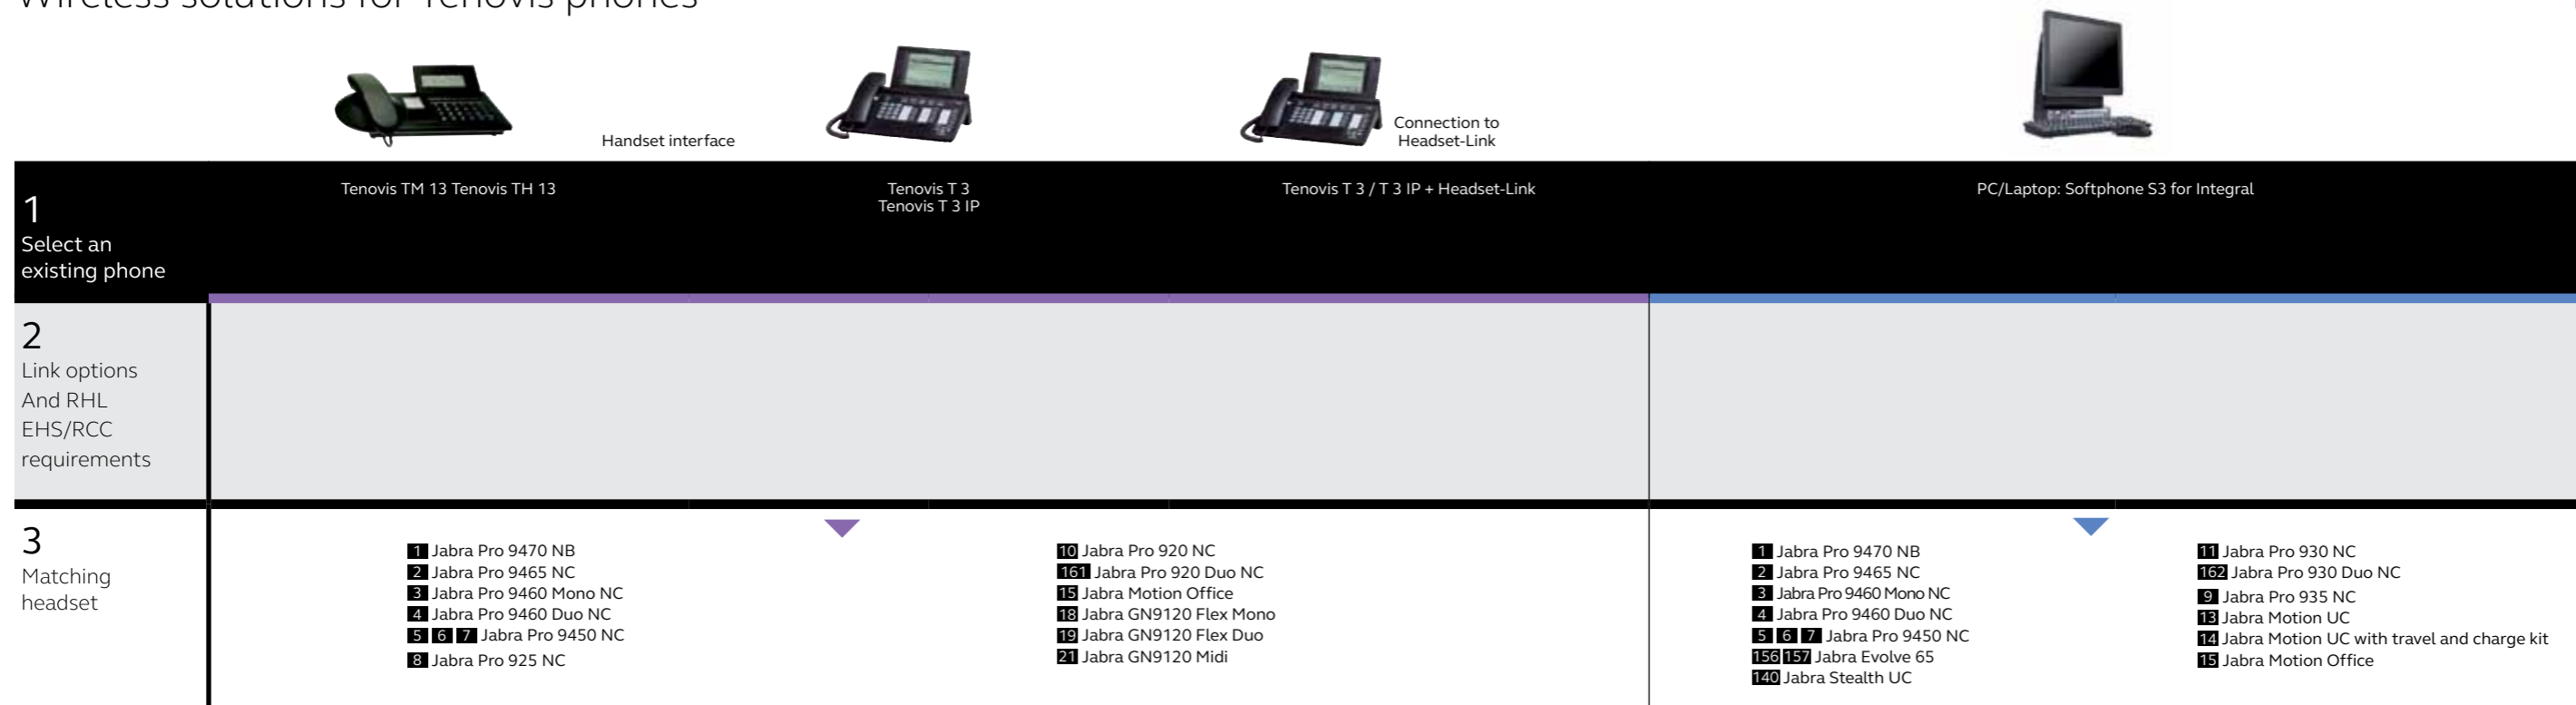

Wireless solutions for Tenovis phones