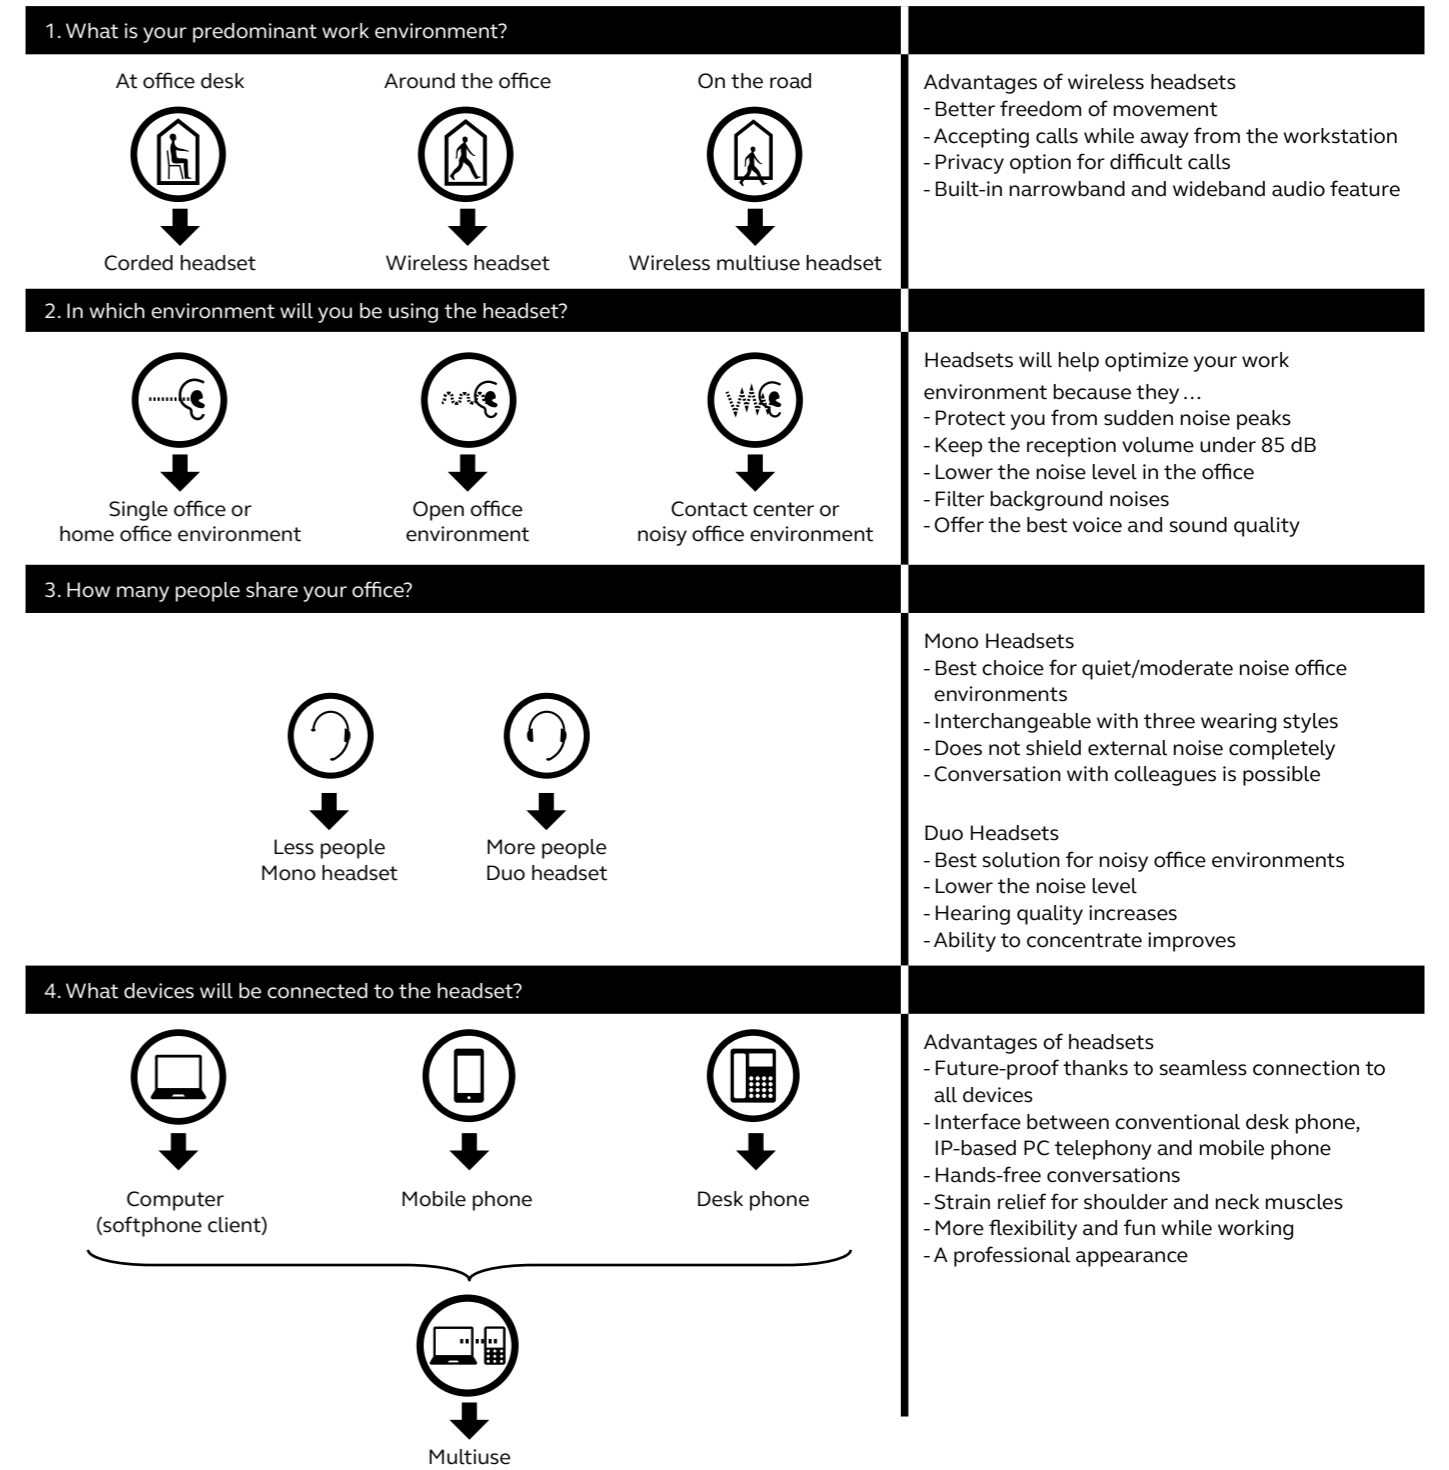

Image shows the Jabra Evolve™ 80.

Image shows the Jabra Motion™ Office with base station and touch screen.

Image shows the Jabra Pro™ 9470 with dual microphone Noise Blackout technology.

Customized

Four simple steps to the best headset selection for your customers