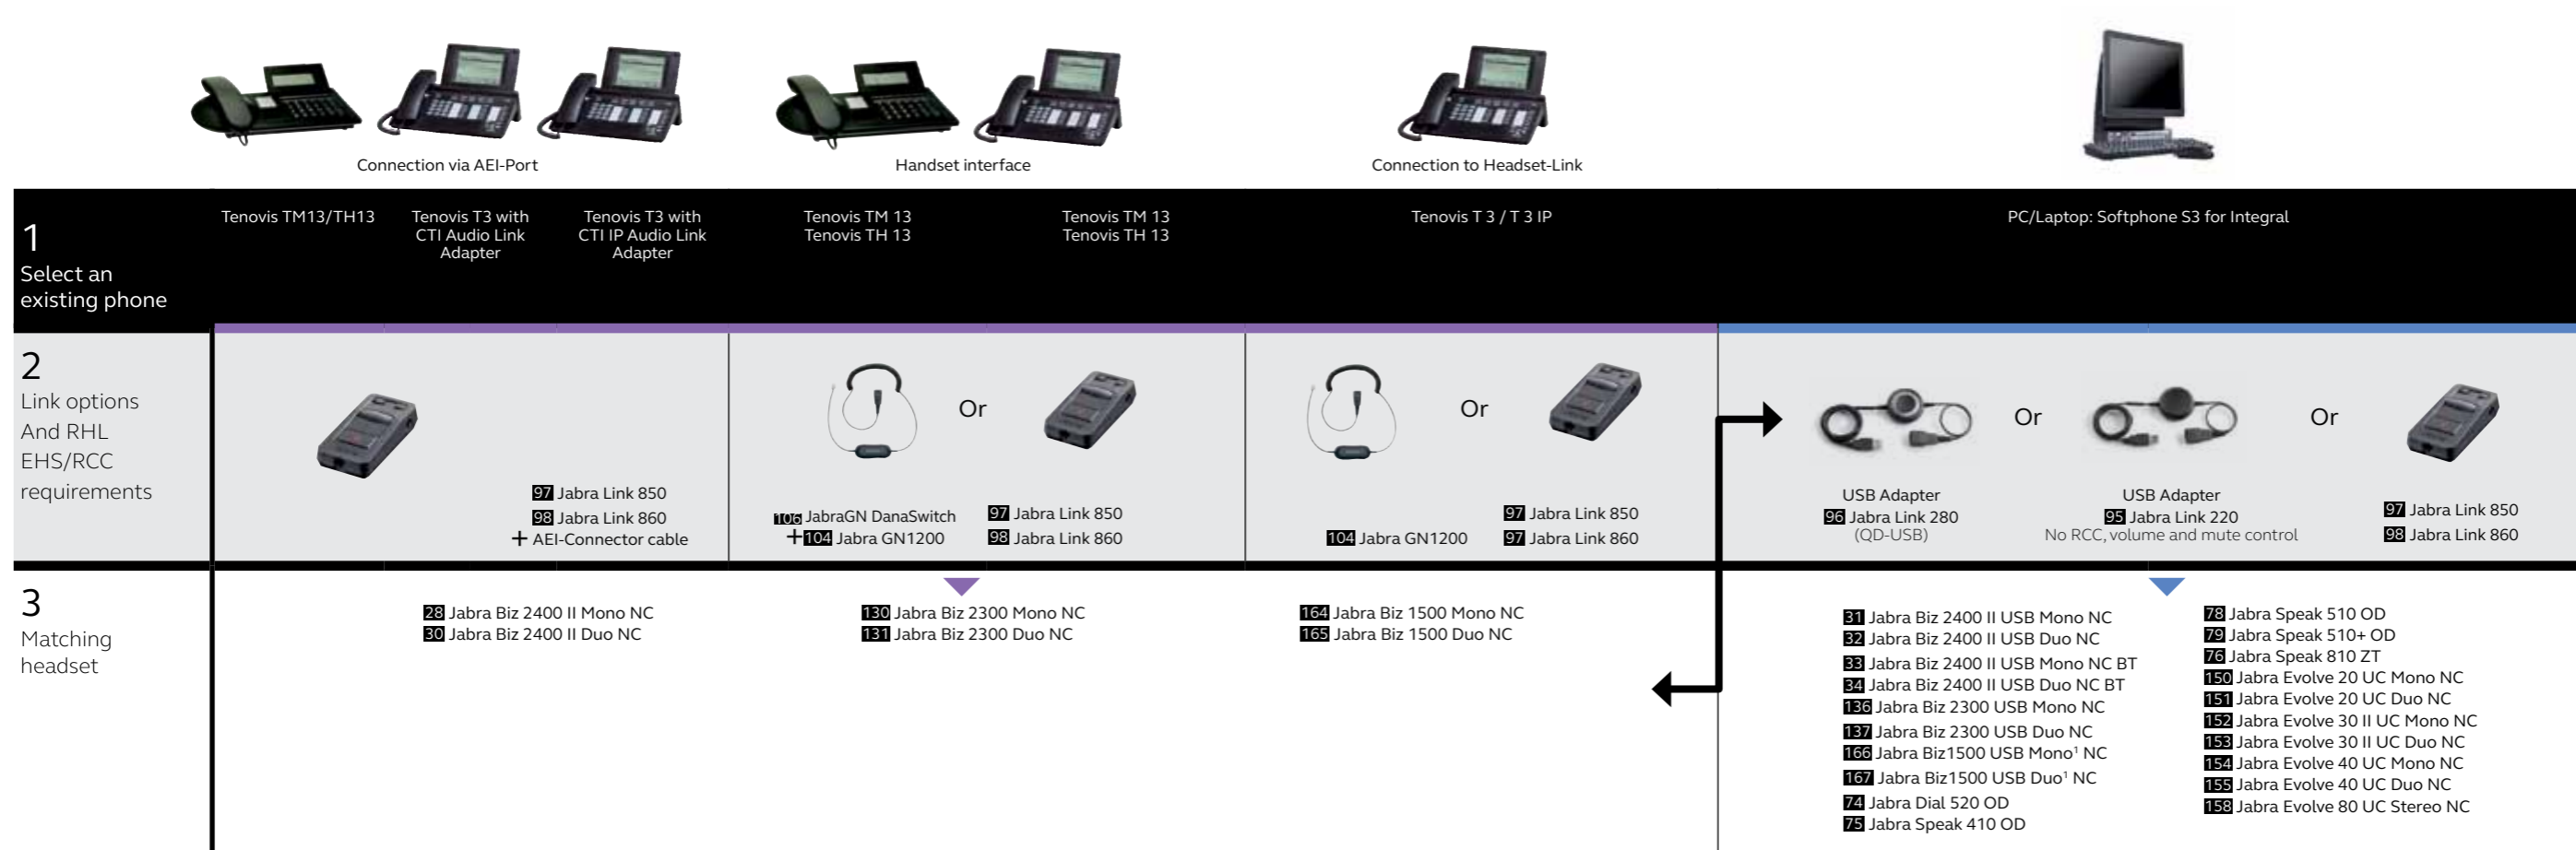

Meaning of arrow colours

- EHS Headset
Call acceptance is possible directly from the headset (Electronic Hook Switch)
- Standard Headset
The phone doesn't support electronic call acceptance, EHS (Electronic Hook Switch)
- VOIP Softphone.
Headsets for use with computers or VoIP softphones

¹ The 1140E, 1150E, 1165E and H175 all have bluetooth connection. EHS possible with Jabra Bluetooth headsets no adapter cord required
² Avaya IP Office Video Softphone 8.1 does not support Jabra Supreme UC

³ For 96X1 H.323 phones use Link 14201-33. For 96X1 SIP phones, use Link 14201-35
⁴ Will connect via Bluetooth. Only for 9641G and 9670

Wireless solutions for Tenovis phones

Corded solutions for Tenovis phones