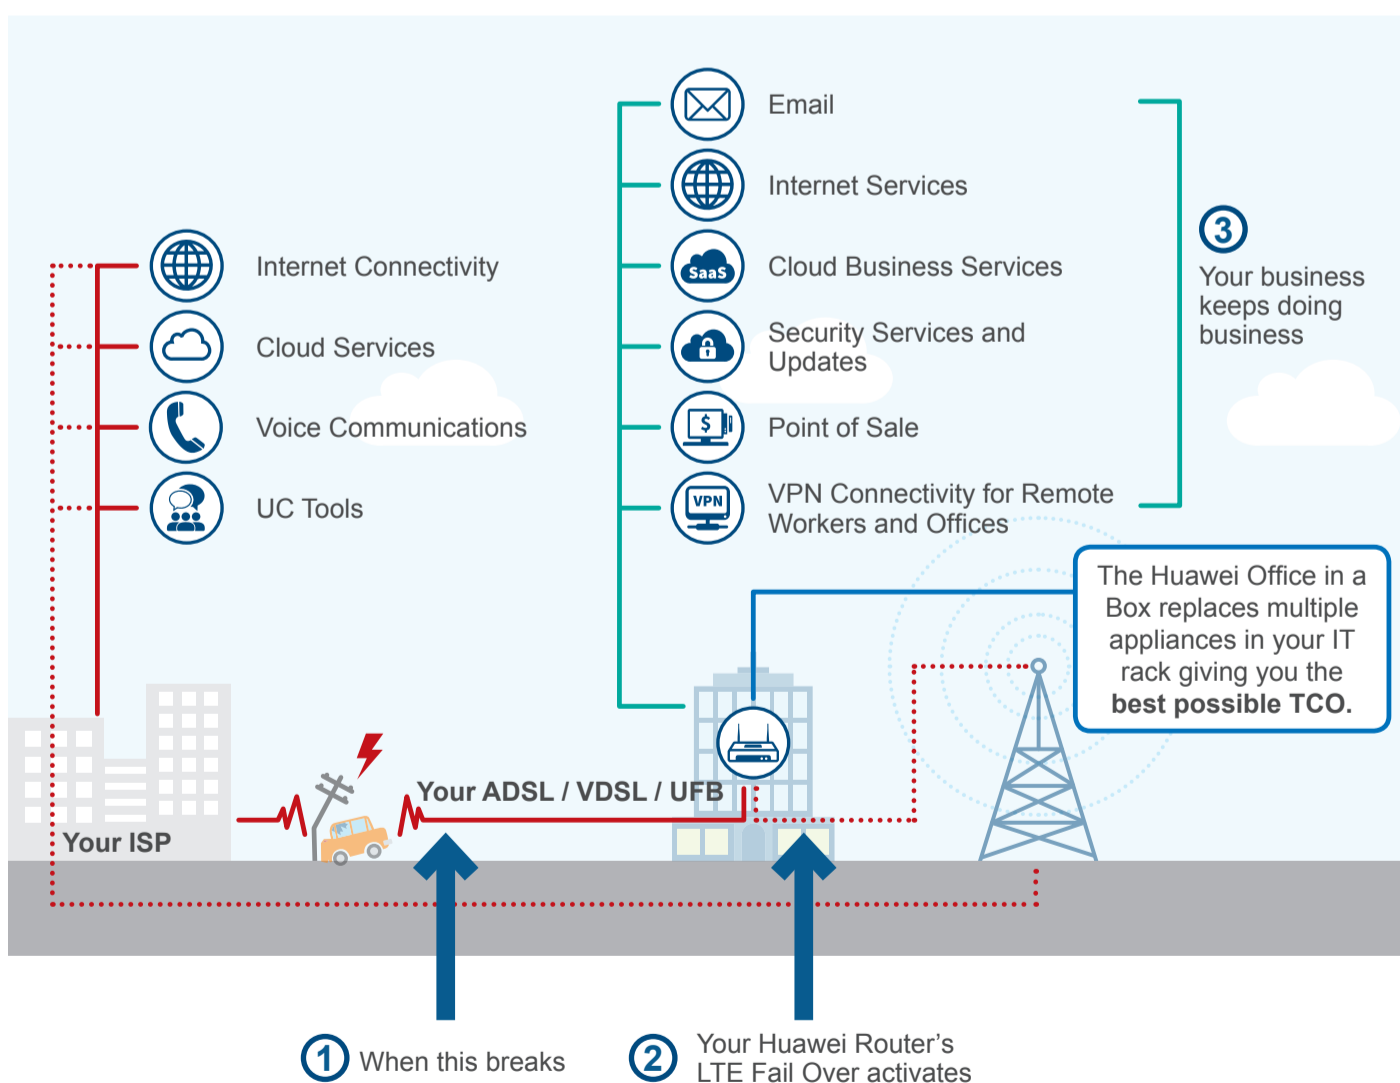

WHAT IS THE OFFICE IN A BOX SOLUTION?

An all in one appliance that delivers:

WHAT DOES OFFICE IN A BOX SOLUTION DO FOR MY BUSINESS?

4G LTE Broadband Connection Ensures Business Continuity

With businesses relying more heavily on Cloud services for business applications it is becoming increasingly important to have reliable access services that ensure the business continuity.

Ensure your security standards and protocols are current and up to date with Huawei's Cloud Security Package.

Allow your remote works and offices a reliable VPN service to ensure business never stops.

Ensure your network remains secure with network segmentation. Separate your development team from the internet and minimise IP leakage. Protect IP assets and increase network efficiency.

Handle increased traffic loads on your network with load balancing between xDSL, UFB and LTE. Load Balancing provides High Availability without High Cost.

YOUR BUSINESS - THE HUAWEI WAY

CONNECTIVITY, RELIABILITY, SECURITY AND MOBILITY IN A SINGLE APPLIANCE.
YOUR BUSINESS ALWAYS ON, ALWAYS SAFE, ALWAYS MOBILE.