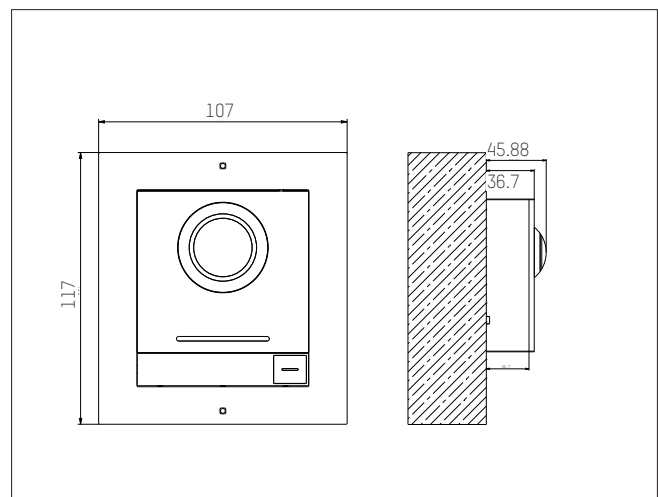

Single Module Surface Mounting