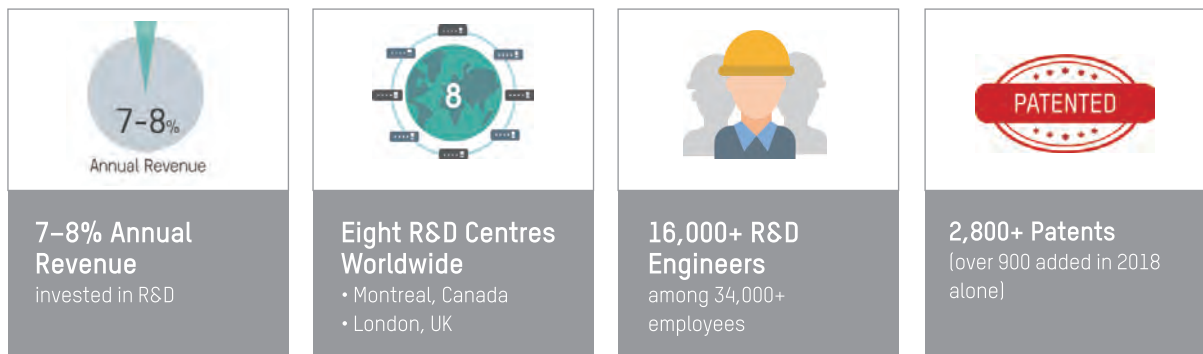

From the early digital age to today's intelligence era, we have seized every opportunity to advance the industry with our innovative technologies.

Hikvision's core technologies include: visual perception, cloud storage, big data, cross-media perception and reasoning, video codec, streaming media networking and management, audio and video data storage, embedded systems development.

As the pioneer in AI technology, Hikvision established an algorithm team for AI technology research in 2006. During this decade, Hikvision first launched deep learning-based servers then expand to a comprehensive range of AI products in 2016. Based on the continually researches and practices, Hikvision developed the AI Cloud structure and ranked No.1 in various Global Artificial Intelligence contests.