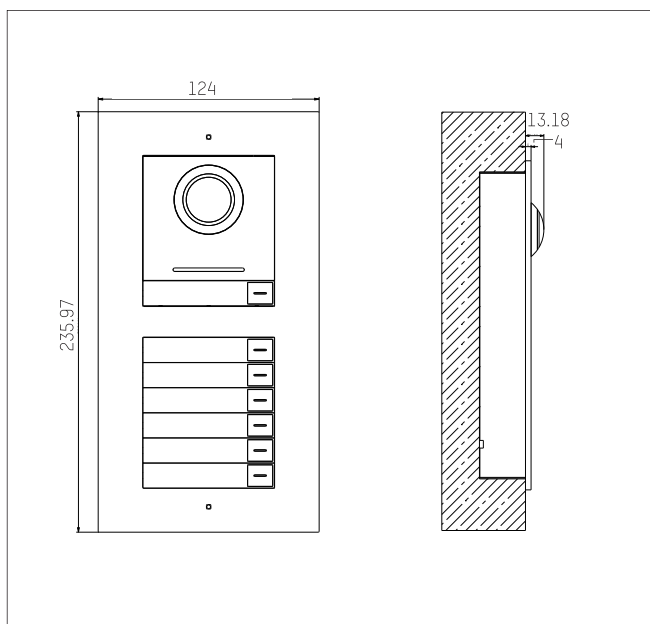

Cable	1LN5EU-G/CCA	1LN5E-S	1LN6-UU
DS-KH8350 series	100 m	100 m	100 m
DS-KH8520WTE1 series	100 m	100 m	100 m
DS-KH6320 series	100 m	100 m	100 m
1 main unit + 8 extension module	60 m	80 m	100 m

*Note: The above data are obtained by tests using Hikvision Cable and under the situation of one Door Station and one Indoor Station. This result is for reference only, actual distance may vary.

DIMENSIONAL REFERENCE FOR INSTALLATION

Single Module Flush Mounting

Single Module Surface Mounting

Dual Modules Flush Mounting

Dual Modules Surface Mounting

Three Modules Flush Mounting

Three Modules Surface Mounting