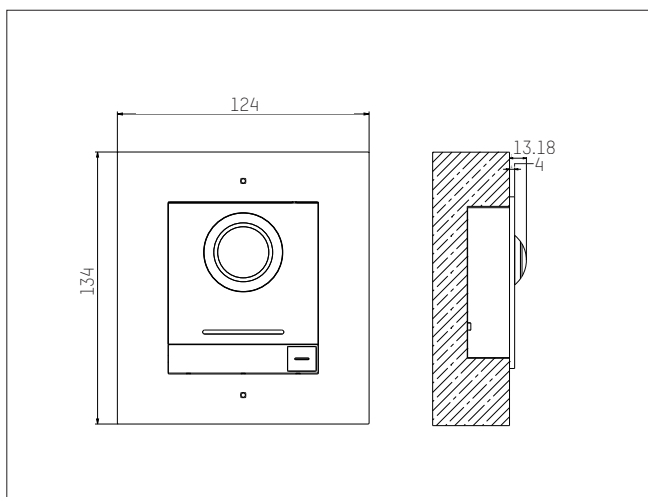

TRANSMISSION DISTANCE

When Modular Door Station and Indoor Stations are powered by a standard alone power supply, the power line cable distance is:

Cable specification	18 AWG	20 AWG	24 AWG
DS-KH8350 series	50 m	30 m	15 m
DS-KH8520WTE1 series	50 m	30 m	15 m
DS-KH6320 series	50 m	30 m	15 m
1 main unit + 8 extension module	35 m	25 m	8 m

*Note: The data transmission distance between Modular Door Station and switch, as well as between Indoor Stations, is 100 m. This result is for reference only, actual distance may vary.

When Modular Door Station and Indoor Station are powered by standard PoE switch, the transmission distance is:

Cable	1LN5EU-G/CCA	1LN5E-S	1LN6-UU
DS-KH8350 series	100 m	100 m	100 m
DS-KH8520WTE1 series	100 m	100 m	100 m
DS-KH6320 series	100 m	100 m	100 m
1 main unit + 8 extension module	60 m	80 m	100 m

*Note: The above data are obtained by tests using Hikvision Cable and under the situation of one Door Station and one Indoor Station. This result is for reference only, actual distance may vary.

DIMENSIONAL REFERENCE FOR INSTALLATION

Single Module Flush Mounting