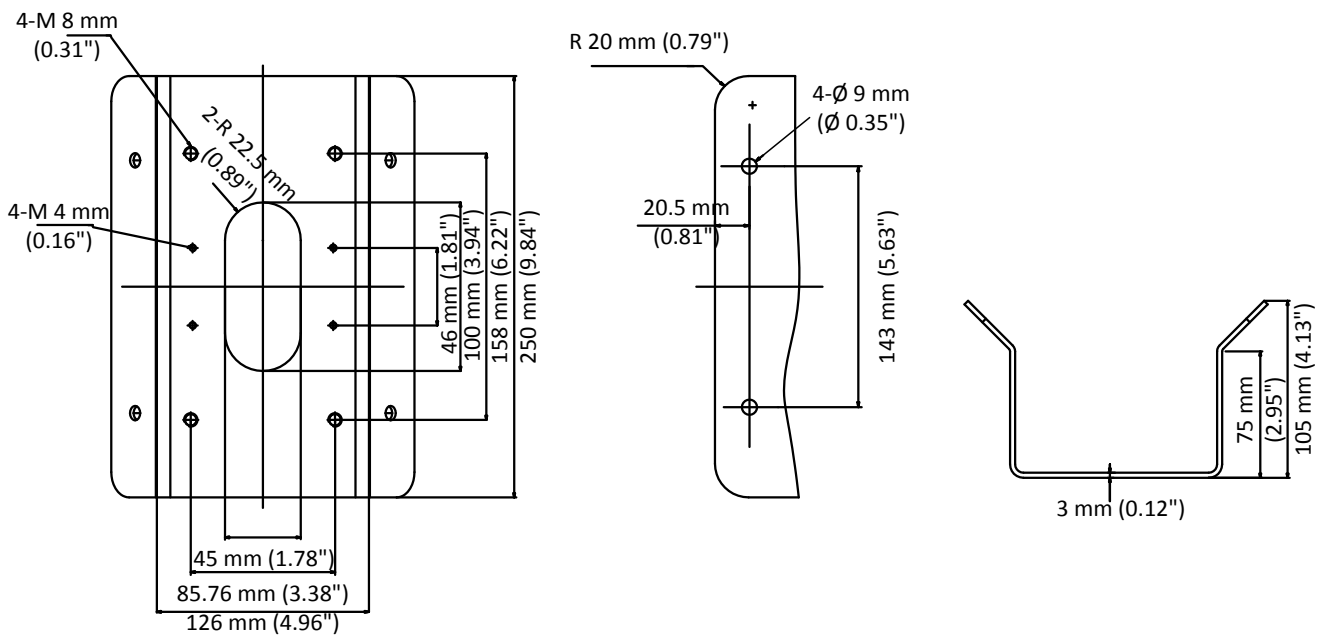

DS-1476ZJ-SUS

Corner Mount

Feature

- Stainless steel material with surface spray treatment
- Extends camera's field of view

Dimension

Available Model

DS-1476ZJ-SUS

Parameter

Model	DS-1476ZJ-SUS
Parameters	Corner Mount
Appearance	Hikvision White
Material	Stainless Steel
Dimension	250 mm × 126 mm × 105 mm (9.84" × 4.96" × 4.13")
Weight	2280 g (5.03 lb.)

Note

- Waterproof rubber is necessary for the outdoor application.
- The wall must be capable of supporting at least 3 times as much as the total weight of the camera and the mount.
- The mount's maximum load capacity is 10 Kg (22 lb.).