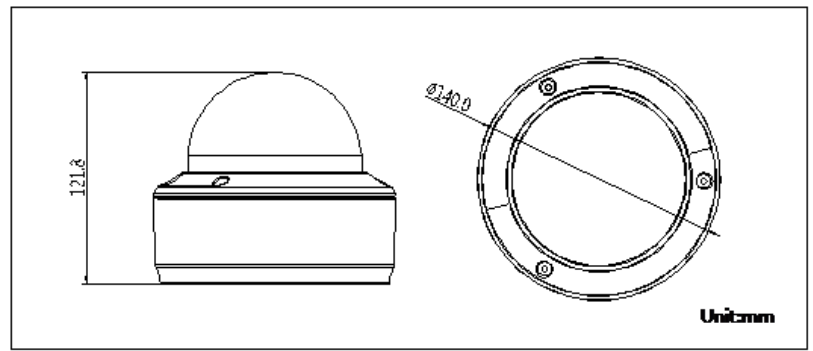

Dimensions

Audio

Environment Noise Filtering	Support
Audio I/O	Support dual audio track, stereo
Audio Sampling Rate	16kHz / 32kHz / 44.1kHz / 48kHz

Smart Feature-set

Behavior Analysis	Line crossing detection, Intrusion detection, Region entrance, Region exiting, Unattended baggage, Object removal
Line Crossing Detection	Cross a pre-defined virtual line
Intrusion Detection	Enter and loiter in a pre-defined virtual region
Region Entrance	Enter a pre-defined virtual region from the outside place
Region Exiting	Exit from a pre-defined virtual region
Unattended Baggage	Objects left over in the pre-defined region such as the baggage, purse, dangerous materials
Object Removal	Objects removed from the pre-defined region, such as the exhibits on display.
Exception Detections	Scene change detection, Sudden audio increase/decrease detection, Audio loss detection, Defocus detection
Recognition	Face detection recognition
Statistics	Object Counting (Entrance and Exit object number is accounted and showed on screen in real time)

General

Impact Protection	IK10
IR Distance	30m
Operating Conditions	-30 °C – 60 °C (-22 °F – 140 °F), Humidity 95% or less (non-condensing)
Power Supply	12 V DC ± 10%, PoE (802.3af)
Power Consumption	Max. 6 W (Max. 9W, IR: 2W, motorized VF lens: 1W)
Dimensions	Φ 140 × 121.8 mm (Φ 5.51" × 4.80")
Weight	1400 g (3.09 lbs)

Order Models

DS-2CD4125FWD-IZ

Accessories