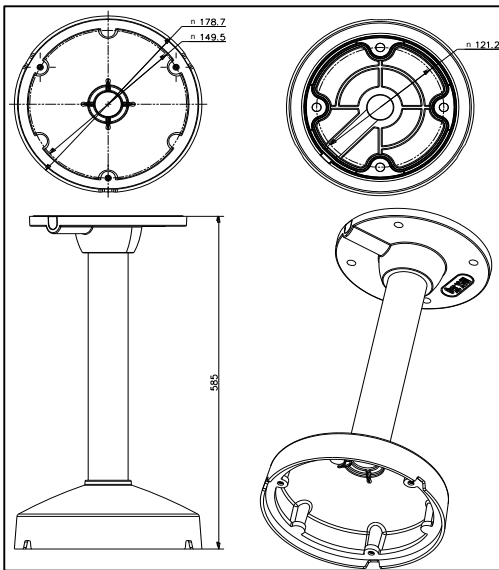

DS-1271ZJ-DM25(M1)

Pendent Mounting Bracket for
Dome Camera

Features:

- Aluminum alloy material with surface spray treatment
- Waterproof design

Dimension:

Order Model:

DS-1271ZJ-DM25(M1)

Parameter:

Model	DS-1271ZJ-DM25(M1)
Parameters	Pendent Mounting Bracket for Dome Camera
Appearance	Hikvision White
Material	Aluminum Alloy
Dimension	565×250×250mm
Weight	1730g

Notice:

- The bracket should be installed on flat wall
- Waterproof rubber is necessary for outdoor application
- The wall must be capable of supporting over 3 times as much as the total weight of the camera and the mount.
- The maximum load capacity of the bracket is 4.5KG

Note: The actual dome camera may vary from the picture above.