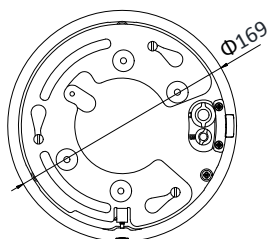

Protection Level	IP66 Standard, 4000V Lightning Protection, Surge Protection and Voltage Transient Protection
Installation	Variable installation methods optional, including ceiling mounting (default), in-ceiling mounting, pendant mounting and wall mounting
Material	ADC12, PC, PC+ABS, SUS304, POM
Dimensions	Φ 169 mm × 161 mm (Φ 6.65" × 6.34")
Weight	Approx. 2.45 kg (5.40 lb)

DORI

The DORI (detect, observe, recognize, identify) distance gives the general idea of the camera ability to distinguish persons or objects within its field of view.

It is calculated based on the camera sensor specification and the criteria given by EN 62676-4: 2015.

DORI	Detect	Observe	Recognize	Identify
Definition	25 px/m	63 px/m	125 px/m	250 px/m
Distance (Tele)	1600.0 m (5249.3 ft)	634.9 m (2083.1 ft)	320.0 m (1049.9 ft)	160.0 m (524.9 ft)

Order Model

DS-2DE4A225IW, 12 VDC & PoE+ (802.3 at, class4)

Dimensions

Unit: mm