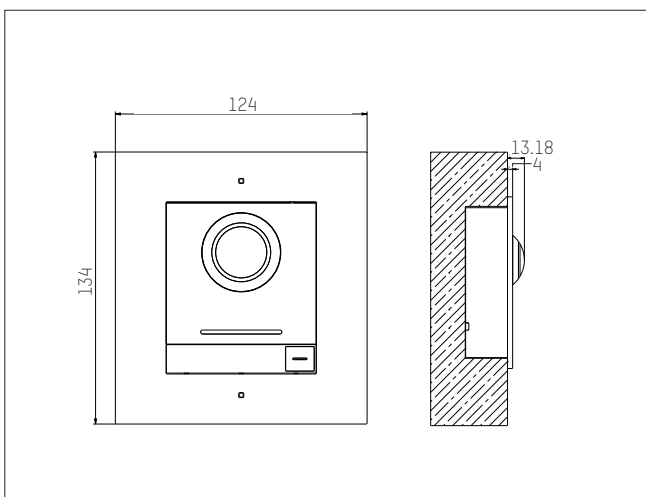

TRANSMISSION DISTANCE

When Modular Door Station and Indoor Stations are powered by a standard alone power supply, the power line cable distance is:

Cable specification	18 AWG	20 AWG	24 AWG
DS-KH8350 series	50 m	30 m	15 m
DS-KH8520WTE1 series	50 m	30 m	15 m
DS-KH6320 series	50 m	30 m	15 m
1 main unit + 8 extension module	35 m	25 m	8 m

*Note: The data transmission distance between Modular Door Station and switch, as well as between Indoor Stations, is 100 m. This result is for reference only, actual distance may vary.

When Modular Door Station and Indoor Station are powered by standard PoE switch, the transmission distance is:

Cable	1LN5EU-G/CCA	1LN5E-S	1LN6-UU
DS-KH8350 series	100 m	100 m	100 m
DS-KH8520WTE1 series	100 m	100 m	100 m
DS-KH6320 series	100 m	100 m	100 m
1 main unit + 8 extension module	60 m	80 m	100 m

*Note: The above data are obtained by tests using Hikvision Cable and under the situation of one Door Station and one Indoor Station. This result is for reference only, actual distance may vary.

DIMENSIONAL REFERENCE FOR INSTALLATION

Single Module Flush Mounting