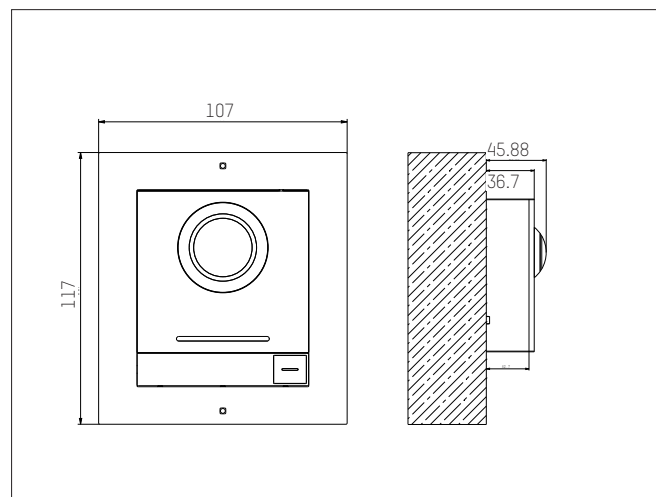

Single Module Surface Mounting