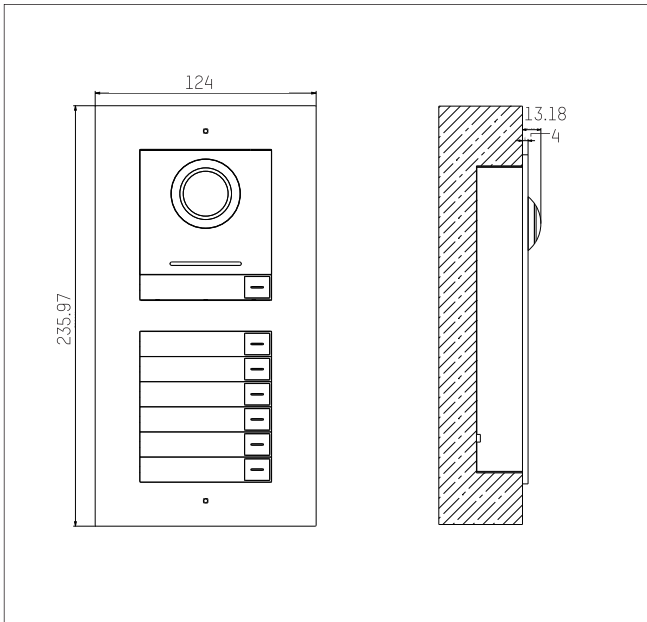

Cable	1LN5EU-G/CCA	1LN5E-S	1LN6-UU
DS-KH8350 series	100 m	100 m	100 m
DS-KH8520WTE1 series	100 m	100 m	100 m
DS-KH6320 series	100 m	100 m	100 m
1 main unit + 8 extension module	60 m	80 m	100 m

*Note: The above data are obtained by tests using Hikvision Cable and under the situation of one Door Station and one Indoor Station. This result is for reference only, actual distance may vary.

DIMENSIONAL REFERENCE FOR INSTALLATION

Single Module Flush Mounting

Single Module Surface Mounting

Dual Modules Flush Mounting

Dual Modules Surface Mounting

Three Modules Flush Mounting

Three Modules Surface Mounting