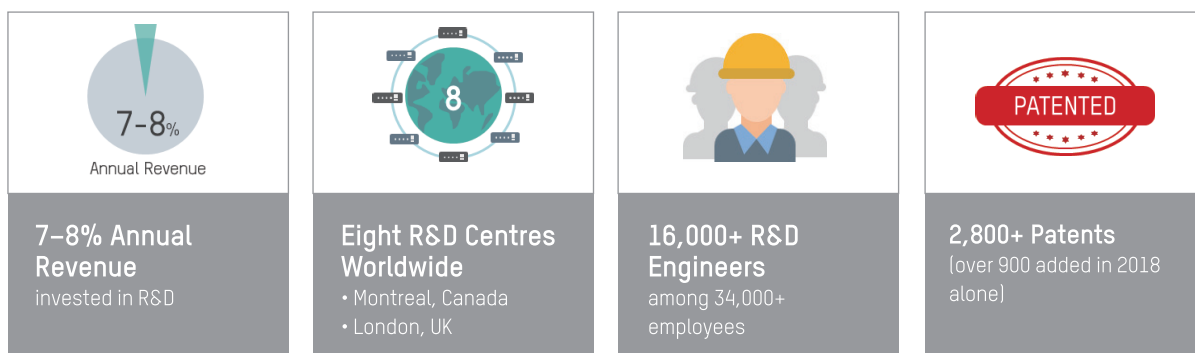

HIKVISION[®]

**REAL SECURITY,
REALLY CONVENIENT**

SECOND GENERATION
IP VIDEO INTERCOM SYSTEM

WITH HIKVISION AS YOUR PARTNER, YOU WILL STAND ON A SOLID FOUNDATION.

Hikvision is a world leading provider of security products and solutions. Featuring an extensive and highly skilled R&D workforce, Hikvision manufactures a full suite of comprehensive products and solutions for a broad range of vertical markets. In addition to the security industry, Hikvision extends its reach to smart home tech, industrial automation, and automotive electronics industries to achieve its long-term vision. Hikvision products also provide powerful business intelligence for end users, which can enable more efficient operations and greater commercial success. The outstanding capabilities and performance of Hikvision in the security and video surveillance industries have been recognized by leading analyst firms and global awards.

From the early digital age to today's intelligence era, we have seized every opportunity to advance the industry with our innovative technologies.

Hikvision's core technologies include: visual perception, cloud storage, big data, cross-media perception and reasoning, video codec, streaming media networking and management, audio and video data storage, embedded systems development.

As the pioneer in AI technology, Hikvision established an algorithm team for AI technology research in 2006. During this decade, Hikvision first launched deep learning-based servers then expand to a comprehensive range of AI products in 2016. Based on the continually researches and practices, Hikvision developed the AI Cloud structure and ranked No.1 in various Global Artificial Intelligence contests.