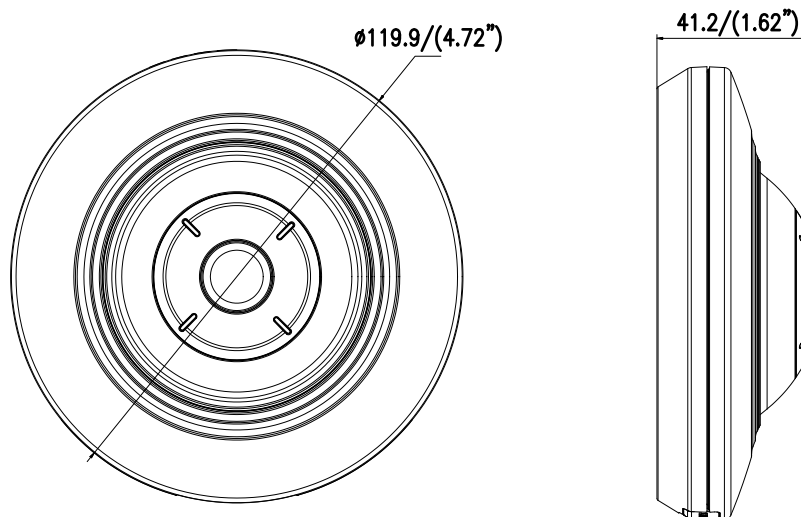

Detection	Motion detection, dynamic analysis, intrusion detection, line crossing detection
Protocols	TCP/IP, ICMP, HTTP, HTTPS, FTP, DHCP, DNS, DDNS, RTP, RTSP, RTCP, PPPoE, NTP, UPnP, SMTP, SNMP, IGMP, 802.1X, QoS, IPv6
Standard	ONVIF (PROFILE S, PROFILE G), PSIA, CGI, ISAPI
General Function	One-key reset, anti-flicker, password protection, privacy mask, IP Address filtering, heartbeat, watermark
Interface	
Communication Interface	1 RJ45 10M/100M self-adaptive Ethernet port
Audio (-S)	1 audio input (line in), 1 audio output interface
Alarm (-S)	1 alarm input, 1 alarm output (DC24V, 1A or AC110V, 500mA, max.)
On-board Storage	Built-in microSD/SDHC/SDXC slot, up to 128 G
General	
Operating Conditions	-10 °C to +50 °C (-14 °F to +122 °F), Humidity 95% or less (non-condensing)
Power Supply	DC 12V ± 25%, 2A, 5W PoE(802.3af 36-57V, class 3), 0.4 – 0.7 A, 6.7W
IR Range	Up to 8 m
Dimensions	Φ 119.9 × 41.2 mm (Φ 4.72" × 1.62")
Weight	600 g (1.32 lbs.)

Available Models

DS-2CD2955FWD-I, DS-2CD2955FWD-IS

With -S model: supports 1 audio input, 1 audio output, 1 alarm input, 1 alarm output.

Dimensions

Unit: mm(inch)