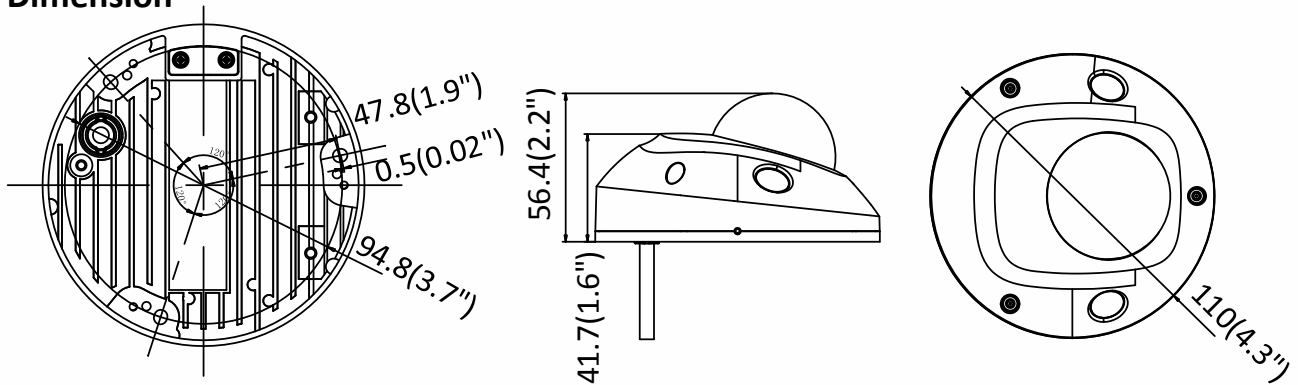

Dimension

Accessory

Distributed by

HIKVISION

Headquarters

No.555 Qianmo Road, Binjiang District,
Hangzhou 310051, China
T +86-571-8807-5998
overseasbusiness@hikvision.com

Hikvision USA
T +1-909-895-0400
sales.usa@hikvision.com

Hikvision Italy
T +39-0438-6902
info.it@hikvision.com

Hikvision Singapore
T +65-6684-4718
sg@hikvision.com

Hikvision Africa
T +27 (10) 0351172
sale.africa@hikvision.com

Hikvision Europe
T +31-23-55-42-770
info.eu@hikvision.com

Hikvision France
T +33(0)1-85-330-450
info.fr@hikvision.com

Hikvision Oceania
T +61-2-8599-4233
salesau@hikvision.com

Hikvision Hong Kong
T +852-2151-1761

Hikvision Middle East
T +971-4-8816086
salesme@hikvision.com

Hikvision Spain
T +34-91-737-16-55
info.es@hikvision.com

Hikvision Canada
T +1-909-895-0400
sales.usa@hikvision.com

Hikvision Russia
T +7-495-669-67-99
sateru@hikvision.com

Hikvision Poland
T +48-22-460-01-50
poland@hikvision.com

Hikvision Korea
T +82-31-731-8841
sales.korea@hikvision.com

Hikvision India
T +91-22-28469900
sales@pramahikvision.com

Hikvision UK
T +01628-902140
support.uk@hikvision.com

Hikvision Brazil
T +55 11 3318-0050
Latam.support@hikvision.com