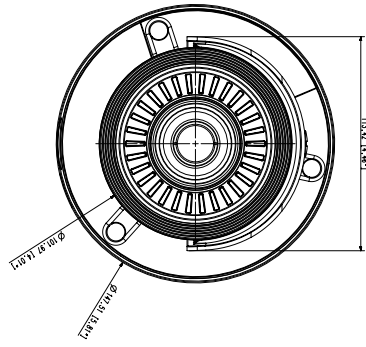

Apperance TNO-4042T
Unit : mm [inch]