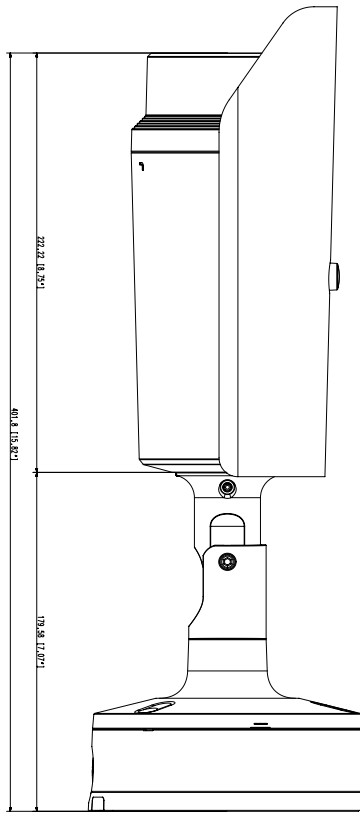

Apperance TNO-4042T
Unit : mm [inch]