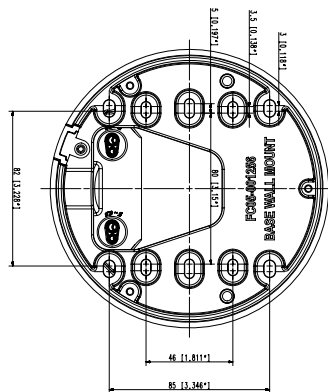

<b>Audio Compression</b>	G.711 u-law /G.726 Selectable G.726(ADPCM) 8KHz, G.711 8KHz G.726: 16Kbps, 24Kbps, 32Kbps, 40Kbps AAC-LC: 48Kbps at 16KHz
<b>Protocol</b>	IPv4, IPv6, TCP/IP, UDP/IP, RTP(UDP), RTP(TCP), RTCP,RTSP, NTP, HTTP, HTTPS, SSL/TLS, DHCP, FTP, SMTP, ICMP, IGMP, SNMPv1/v2c/v3(MIB-2), ARP, DNS, DDNS, QoS, PIM-SM, UPnP, Bonjour, LLDP, SRTP
<b>Security</b>	HTTPS(SSL) Login Authentication Digest Login Authentication IP Address Filtering User access log 802.1X Authentication(EAP-TLS, EAP-LEAP)
<b>Edge Storage</b>	Micro SD/SDHC/SDXC 1slot 256GB
<b>Application Programming Interface</b>	ONVIF Profile S/G/T SUNAPI(HTTP API) Wisenet open platform
<b>Web Viewer</b>	Supported OS: Windows 7, 8.1, 10, Mac OS X 10.10, 10.11, 10.12 Recommended Browser: Google Chrome Supported Browser: MS Explore11, MS Edge, Mozilla Firefox(Window 64bit only), Apple Safari(Mac OS X only)
<b>Memory</b>	1024MB RAM, 256MB Flash
<b>Environmental</b>	
<b>Operating Temperature / Humidity</b>	-40°C ~ +60°C (-40°F ~ +140°F) / 90% RH 이하
<b>Storage Temperature / Humidity</b>	-50°C ~ +60°C (-58°F ~ +140°F) / 90% RH 이하
<b>Certification</b>	IP66, IK10, NEMA4X
<b>Electrical</b>	
<b>Input Voltage</b>	PoE(IEEE802.3af, Class3), 24VAC, 12VDC
<b>Power Consumption</b>	PoE: Max. 10W, typical 8.6W 12VDC: Max. 9W, typical 7.5W 24VAC: Max. 10.5W, typical 8.9W
<b>Mechanical</b>	
<b>Color / Material</b>	White / Aluminum
<b>RAL Code</b>	RAL9003
<b>Product dimensions / weight</b>	Φ101.97x401.8mm(4.01x15.82") / 3175g(7.01 lb)

Apperance TNO-4042T  
Unit : mm [inch]