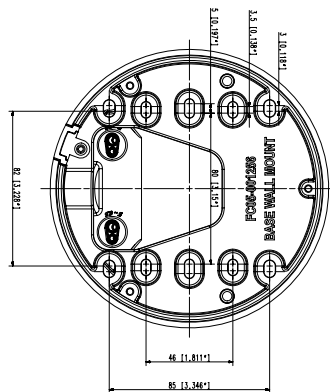

## Accessories (Optional)

SBP-303PM

SBP-303PM

<b>Video</b>	
Imaging Device	Uncooled micro bolometer
NETD	< 50mK
Pixel size	17 $\mu$ m
Video Out	CVBS: 1.0 Vp-p / 75 $\Omega$ composite, 720x480(N), 720x576(P) for installation USB : Micro USB Type B, 1280x720 for installation
<b>Lens</b>	
Focal Length (Zoom Ratio)	19mm fixed focal
Max. Aperture Ratio	F1.0
Angular Field of View	H: 32° / V: 24.3° / D: 39.2°
Min. Object Distance	11m(36.09ft)
Focus Control	Fixed
<b>Operational</b>	
Camera Title	Displayed up to 85 characters
Digital Image Stabilization	Support(built-in gyro sensor)
Motion Detection	8ea, 8point polygonal zones
Privacy Masking	32ea, polygonal zones - Color: Grey/Green/Red/Blue/Black/White - Mosaic
Video Rotation	Flip, Mirror, Hallway view(90°/270°)
Analytics	Directional detection, Motion detection, Appear/Disappear, Enter/Exit, Loitering, Tampering, Virtual line, Audio detection, Temperature detection, Sound classification, Shock detection
Alarm I/O	Input 1ea / Output 2ea
Alarm Triggers	Analytics, Network disconnect, Alarm input
Alarm Events	File upload via FTP and e-mail Notification via e-mail SD/SDHC/SDXC or NAS recording at event triggers Alarm output Handover
Audio In	Selectable(mic in/line in) Supply voltage: 2.5VDC(4mA), Input impedance: 2K Ohm
Audio Out	Line out, Max.output level: 1Vrms
<b>Radiometry</b>	
Temperature detect range	-20°C~130°C(-4°F~266°F)
Temperature accuracy	$\pm 5^{\circ}\text{C}$ ( $\leq 100^{\circ}\text{C}$ ), $\pm 20\%$ (>100°C)
Temperature detection	3ea rectangular
Additional	Hybrid palettes, Spot temperature reading
<b>Network</b>	
Ethernet	RJ-45(10/100BASE-T)
Video Compression	H.265/H.264: Main/Baseline/High, MJPEG
Resolution	640x480, 640x360, 320x240
Max. Framerate	H.265/H.264: Max. 30fps/25fps(60Hz/50Hz) MJPEG: Max. 30fps/25fps(60Hz/50Hz)
Smart Codec	Manual(5ea area), WiseStream II

Apperance TNO-4030T  
Unit : mm [inch]