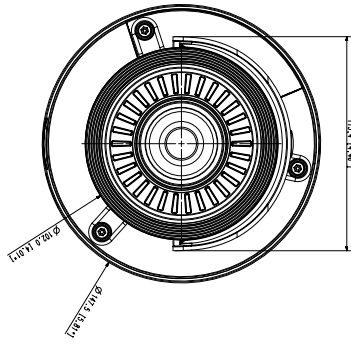

Apperance TNO-4030T
Unit : mm [inch]