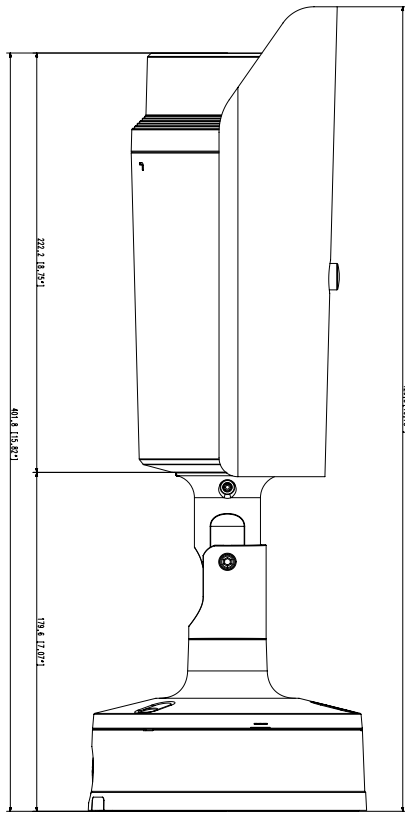

Apperance TNO-4030T
Unit : mm [inch]