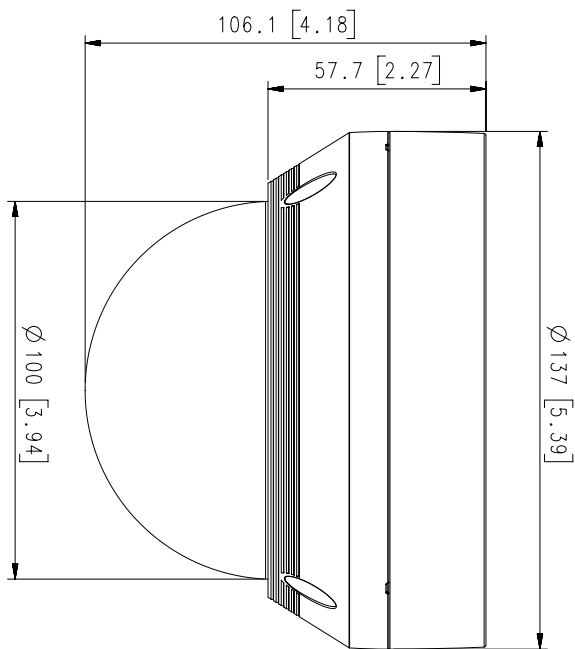

QNV-6072R/6082R/6073R/6083R
QNV-8080R
UNIT : mm[inch]