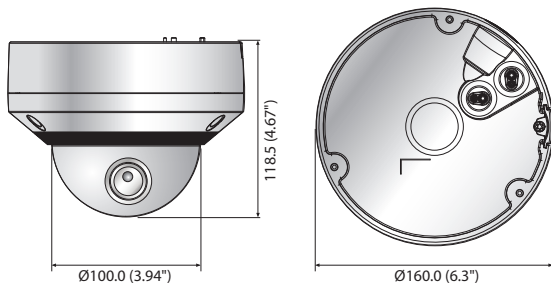

Dimensions

Unit : mm (inch)

Accessories (Optional)

PNV-9080R	
VIDEO	
Imaging Device	1/1.7" 12.4M CMOS
Total Pixels / Effective Pixels	4,168(H) x 3,062(V) / 4,072(H) x 3,046(V)
Scanning System	Progressive
Min. Illumination	Colour : 0.3Lux (1/30sec, F1.6, 30IRE), 0.01Lux (2sec, F1.6, 30IRE) B/W : 0Lux (IR LED on)
S / N Ratio	50dB
Video Output	CVBS : 1.0Vpp / 75Ω composite, 714 x 480(N), 702 x 576(P), for installation DIP connector type
LENS	
Focal Length (Zoom Ratio)	4.5 ~ 10mm (2.2x) motorised varifocal
Max. Aperture Ratio	F1.6
Angular Field of View	[4096 x 2160] H : 100.3°(Wide) ~ 45.6°(Tele) / V : 49.7°(Wide) ~ 24.0°(Tele) [3840 x 2160] H : 92.3°(Wide) ~ 42.6°(Tele) / V : 49.7°(Wide) ~ 24.0°(Tele)
Min. Object Distance	0.5m (1.64ft)
Focus Control	Simple focus (Motorised V/F) / Manual, Remote control via network (Manual, Simple focus)
Lens Type / Mount Type	P-Iris mode / Board-in type
PAN / TILT / ROTATE	
Pan / Tilt / Rotate Range	0° ~ 354° / 0° ~ 67° / 0° ~ 355°
OPERATIONAL	
Viewable Length	40m (131.23ft) Off / On (Displayed up to 60 characters) - W/W : English / Numeric / Special characters - China : English / Numeric / Special / Chinese characters - Common : Multi-line (Max. 5), Color (Grey / Green / Red / Blue / Black / White), Transparency, Auto scale by resolution
Camera Title	Day & Night Auto (ICR) / Colour / B/W / External / Schedule
Backlight Compensation	Off / BLC / WDR
Wide Dynamic Range	120dB
Contrast Enhancement	SSDR (Off / On)
Digital Noise Reduction	SSNR (2D+3D noise filter) (Off / On)
Defog	Off / Auto / Manual
Motion Detection	Off / On (8ea, Polygonal)
Privacy Masking	Off / On (16ea, Polygonal) - Colour : Grey / Green / Red / Blue / Black / White
Gain Control	Off / Low / Middle / High
White Balance	ATW / AWC / Manual / Indoor / Outdoor (Include mercury & Sodium)
Electronic Shutter Speed	Minimum / Maximum / Anti flicker (2 ~ 1/12,000sec)
Flip / Mirror	Off / On, Hallway : 90° / 270°
Intelligent Video Analytics	Tampering (Scene change), Virtual line, Enter / Exit, (Dis)Appear, Audio Detection, Defocus detection, Digital auto tracking - with metadata
Alarm I/O	Input 1ea / Output 1ea
Alarm Triggers	Alarm input, Motion detection, Video analytics, Audio detection, Network disconnect
Alarm Events	File upload via FTP and E-mail, Notification via E-mail
Pixel Counter	Local storage (SD/SDHC/SDXC) or NAS recording at event triggers, External output Support (Plug-in viewer only)
NETWORK	
Ethernet	RJ-45 (10/100/1000BASE-T)
Video Compression Format	H.265 / H.264 (MPEG-4 part 10/AVC) : Main / Baseline / High, MJPEG
Resolution	[8M mode] 4096 x 2160, 3840 x 2160, 2592 x 1944, 2592 x 1464, 1920 x 1080, 1600 x 1200, 1280 x 1024, 1280 x 960, 1280 x 720, 1024 x 768, 800 x 600, 800 x 448, 720 x 576, 720 x 480, 640 x 480, 640 x 360, 320 x 240 [12M mode] 4000 x 3000, 3840 x 2160, 2592 x 1944, 2592 x 1464, 1920 x 1080, 1600 x 1200, 1280 x 1024, 1280 x 960, 1280 x 720, 1024 x 768, 800 x 600, 800 x 448, 720 x 576, 720 x 480, 640 x 480, 640 x 360, 320 x 240
Max. Framerate	H.265 / H.264 : 20fps@4000 x 3000, 30fps@4096 x 2160 MJPEG : 2fps@4000 x 3000 ~ 2592 x 1464, 15fps@1920 x 1080 ~ 320 x 240
Smart Codec / WiseStream	Manual mode (Area-based : Sea) / Support
Video Quality Adjustment	H.265 / H.264 : Target bitrate level control, MJPEG : Quality level control
Bitrate Control Method	H.265 / H.264 : CBR or VBR, MJPEG : VBR
Streaming Capability	Multiple streaming (Up to 3 profiles)
Audio In	Selectable (Mic in / Line in), Supply voltage : 2.5V DC (4mA), Input impedance : approx. 2K Ohm
Audio Out	Line out (3.5mm mono jack), Max output level : 1Vrms
Audio Compression Format	G.711 u-law/G.726 selectable, G.726 (ADPCM) 8KHz, G.711 8KHz G.726 : 16Kbps, 24Kbps, 32Kbps, 40Kbps, AAC-LC : 48Kbps at 16KHz
Audio Communication	Bi-directional audio (2-way)
IP	IPv4, IPv6
Protocol	TCP/IP, UDP/IP, RTP(UDP), RTP(TCP), RTCP, RTSP, NTP, HTTP, HTTPS, SSL/TLS, DHCP, PPPoE, FTP, SMTP, ICMP, IGMP, SNMPv1/v2c/v3(MIB-2), ARP, DNS, DDNS, QoS, PIM-SM, UPnP, Bonjour
Security	HTTPS(SSL) login authentication, Digest login authentication
Streaming Method	IP address filtering, User access log, 802.1x authentication (EAP-TLS, EAP-LEAP)
Max. User Access	Unicast / Multicast 15 users at unicast mode
Edge Storage	SD/SDHC/SDXC (128GB) - Motion images recorded in the SD/SDHC/SDXC memory card can be downloaded, Camera can detect automatically when the memory is connected, Memory status display (Normal / Error / Active / Formatting / Lock), NAS (Network Attached Storage), Local PC for instant recording (Plug-in viewer only)
Application Programming Interface	ONVIF profile S/G/Q, SUNAPI (HTTP API), SVNP, Wisenet Open Platform
Webpage Language	English, French, German, Spanish, Italian, Chinese, Russian, Japanese, Swedish, Portuguese, Turkish, Polish, Czech, Dutch, Hungary, Greek
Web Viewer	Supported OS : Windows 7, 8.1, 10, Mac OS X 10.9, 10.10, 10.11 Plug-in free Webviewer - Supported Browser : Google Chrome 47, MS Edge 20 Plug-in Webviewer - Supported Browser : MS Explore 11, Mozilla Firefox 43, Apple Safari 9 * Mac OS X only SmartViewer
Central Management Software	SmartViewer
ENVIRONMENTAL	
Operating Temperature / Humidity	-40°C ~ +55°C (-40°F ~ +131°F) / Less than 90% RH * Start up should be done at above -35°C (-31°F)
Storage Temperature / Humidity	-40°C ~ +60°C (-40°F ~ +140°F) / Less than 90% RH
Ingress Protection / Vandal Resistance	IP66, IP67 / IK10
ELECTRICAL	
Input Voltage / Current	24V AC, 12V DC, PoE (IEEE802.3af, Class3)
Power Consumption	12V DC : Max. 11.55W, PoE : Max.12.95W, 24V AC (50/60Hz) : 14.08W - Heater on 12V DC : Max. 10.45W, PoE : Max.11.77W, 24V AC (50/60Hz) : 12.43W - Heater off
MECHANICAL	
Colour / Material	Ivory / Aluminium
Dimensions (WxH) / Weight	Ø160.0 x 118.5mm (Ø6.3" x 4.67") / 990g (2.18 lb)
* The latest product information / specification can be found at hanwha-security.com	
* Design and specifications are subject to change without notice.	
* Wisenet is the proprietary brand of Hanwha Techwin, formerly known as Samsung Techwin.	