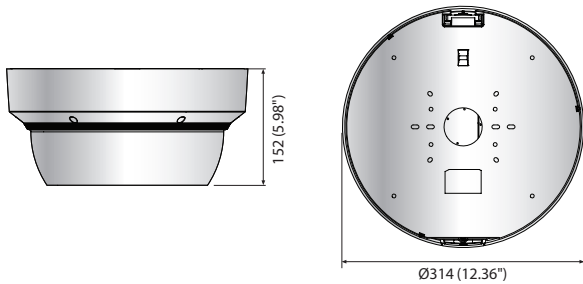

# PNM-9081VQ

20 Megapixel Multi-directional 360° Camera

## Key Features

- 4ea x 2560 x 1920 resolution (Max. 20MP)
- 4ea x 3.6 ~ 9.4mm (2.6x) motorised varifocal lens
- 4ea x Max. 30fps@5M (H.265, H.264)
- Digital Image Stabilisation with Built-in Gyro Sensor
- H.265, H.264, MJPEG Codec Supported
- Day & Night (ICR), WDR (120dB)
- Motion detection, Tampering, Advanced Video Analytics
- SD / SDHC / SDXC Memory slot, WiseStreamII Support

## Dimensions

Unit : mm (inch)