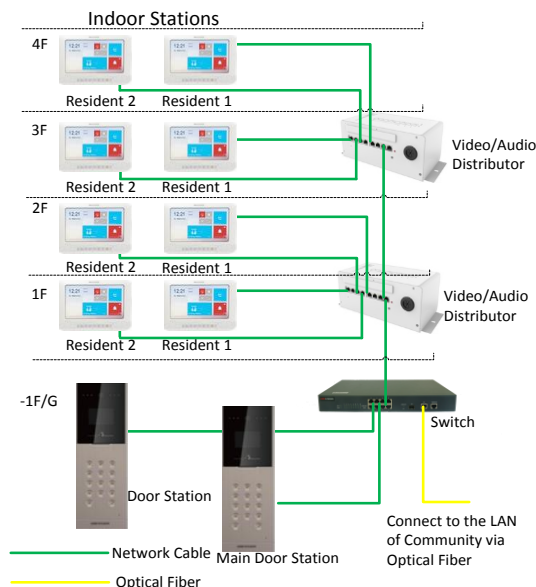

DS-KH6310-W/DS-KH6310

Indoor Station

AVAILABLE MODELS

DS-KH6310-W

DS-KH6310

MAIN FEATURES

- Video intercom function
- Remote unlocking function
- Resident-to-resident audio call
- Live view of HD video
- Voice message function
- Auto-respond and no disturbing mode
- Noise suppression and echo cancellation
- 8-ch zone alarm and SOS calling function
- Community notice
- Convenient installation with the bracket, batch setting, and power over video/audio distributor (DS-KAD606, DS-KAD612)

TYPICAL APPLICATION

SPECIFICATION

Model	DS-KH6310-A	DS-KH6310
Parameters	Video Intercom Indoor Station with 7-Inch Touch Screen	
System Parameters	Processor	High-Performance Embedded SOC Processor
	Operation System	Embedded Linux Operation System
Display Parameters	Display Screen	7-Inch Colorful TFT LCD
	Display Resolution	800 × 480
	Operation Method	Capacitive Touch Screen, Physical Key
	Operation Interface	Flattened UI Operation Interface
Audio Parameters	Audio Input	Built-in Omnidirectional Microphone
	Audio Output	Built-in Loudspeaker
	Audio Compression Standard	G.711 U
	Audio Compression Rate	64 Kbps
	Audio Quality	Noise Suppression and Echo Cancellation Supported
Network Parameters	Ethernet	10M/100M Self-Adaptive Ethernet
	Wireless Internet	Wi-Fi 802.11 b/g/n

Model	DS-KH6310-A	DS-KH6310
Parameters	Video Intercom Indoor Station with 7-Inch Touch Screen	
	Network Protocol	TCP/IP, SNMP, SIP, RTSP
Alarm Parameters	Alarm Input	8-ch Alarm Input Sensor
Device Interfaces	Network Access	1 RJ45 10M/100M Self-Adaptive Ethernet Access
	RS485	1; RS-485 Half-Duplex
	I/O Output	1
Other Parameters	Power Supply	Power Over Network Cable (DS-KAD606, DS-KAD612)/12 V DC
	Power Consumption	≤10W
	Working Temperature	-10° C to +55° C (14° F to 131° F)
	Working Humidity	10% - 90%
	Dimension (L x W x H)	195.8 mm × 132.8 mm × 17.5 mm
	Certification	FCC, CE