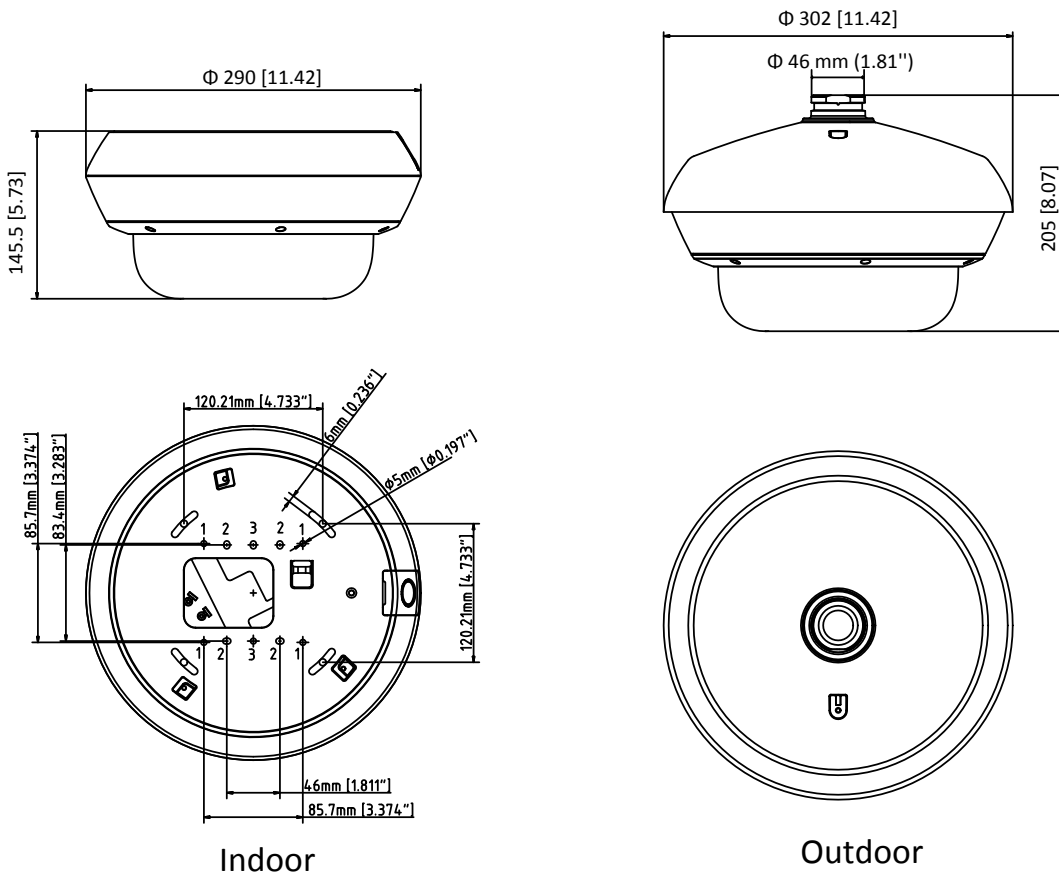

Dimensions	Camera: $\varnothing 290 \text{ mm} \times 145.5 \text{ mm}$ ( $\varnothing 11.42'' \times 5.73''$ ) Package: $453 \text{ mm} \times 393 \text{ mm} \times 385 \text{ mm}$ ( $17.8'' \times 15.47'' \times 15.16''$ )
Weight	Camera: Approx. 4.7 kg (10.3 lb.) With package: Approx. 7.7 kg (16.8 lb.)

## Dimensions