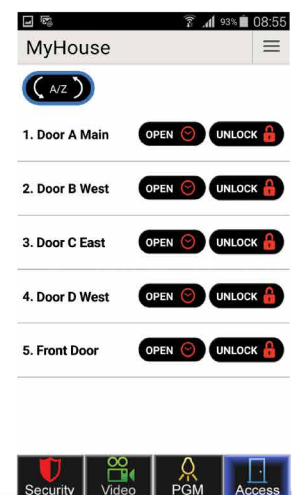

Security Event-Driven vs Traditional CCTV

Paradox's integrated solution Security / Video Verification / Surveillance / Access / Automation Systems allows event-based video recording, the efficient video tracking compared to the lengthy overloaded data of CCTV systems. Video files are attached to security events, which avoid lengthy, time-consuming searches. Files provide -3 seconds pre-alarm, file lengths are 20 seconds to 3 minutes.

HD88 files are attached to the security events for easy management. In the case of an alarm, 2 high-resolution pictures are sent to CMS, 3 seconds pre-alarm and 1 second after detection, as well as 20 seconds low-resolution 380p for a fast view of an event.

Insite GOLD – Android, iOS

The HD88 is programmed and managed easily and conveniently by the Insite GOLD smartphone application. Push notifications will indicate activity in the system. Events can be viewed, uploaded and stored. Permitted users may access site camera to view VOD for live streaming. Programmable outputs can be controlled from the Insite GOLD application and supported by Android and iOS.