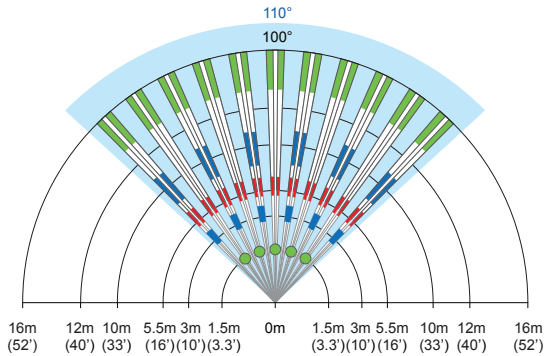

HD88 Bracket

PS45 75W Camera Supervised Power Supply

Detector Beam Patterns

TOP VIEW:

Camera View

SIDE VIEW:

Camera View

Technical Specifications

Image resolution	1280 x 720p
Image sensor type	1.4 megapixels, CMOS sensor, 7V / LUX,Sec
Streaming video	720p H.264 10 FPS
HD audio	16 bit, 24 KHz sampling rate, 32 Kb/s mono
Internet bandwidth	1 Mb/s minimum
Pre-event recording	-3.0 sec. pre-trigger
Internal storage	15 minutes alarm and 15 minutes ROT / VOD File length - 10 sec. 3 min. detection dependent
PIR sensor / lens	2x dual element / Mironel lens
Pet Immunity	True Paradox Pet Immune
Detection speed	0.2 m/s to 2.5 m/s (0.6 ft/s to 11.5 ft/s)
Angle view (camera)	91° (V) x 110° (H)
Coverage	12 x 12m (40 x 40 ft)
SD card socket	16 GB up to 256 GB
Installation height	2.1m - 2.7m (7 ft - 9 ft)
Installation options	Wall, HD88 bracket optional
Voltage input	12 to 16 Vdc
Current consumption	250 mA - IR illumination OFF @ 13.8V 350 mA - IR illumination ON @ 13.8V
Operating temperature	-40 °C to +60 °C (-40 °F to 140 °F) (Heated in cold temperatures)
Unit size (H x W x D)	16.8 x 6.8 x 7.4 cm (6.6 x 2.7 x 2.9 in.)