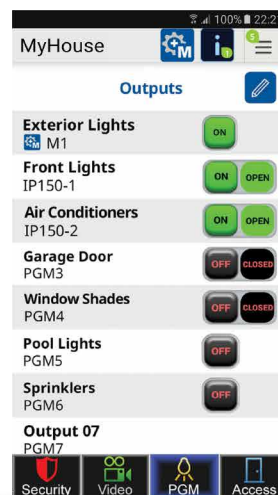

Security Event-Driven vs Traditional CCTV

Paradox's integrated solution Security / Video Verification / Surveillance / Access / Automation Systems allows event-based video recording, the efficient video tracking compared to the lengthy overloaded data of CCTV systems. Video files are attached to security events, which avoid lengthy, time-consuming searches. Files provide -3 seconds pre-alarm, file lengths are 20 seconds to 3 minutes.

HD88 files are attached to the security events for easy management. In the case of an alarm, 2 high-resolution pictures are sent to CMS, 3 seconds pre-alarm and 1 second after detection, as well as 20 seconds low-resolution 380p for a fast view of an event.

Insite GOLD – Android, iOS

The HD88 is programmed and managed easily and conveniently by the Insite GOLD smartphone application. Push notifications will indicate activity in the system. Events can be viewed, uploaded and stored. Permitted users may access site camera to view VOD for live streaming. Programmable outputs can be controlled from the Insite GOLD application and supported by Android and iOS.