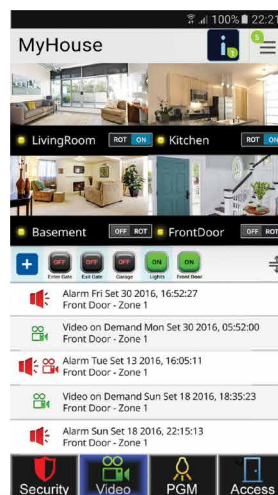

Security Event-Driven vs Traditional CCTV

Paradox's integrated solution Security / Video Verification / Surveillance / Access / Automation Systems allows event-based video recording, the efficient video tracking compared to the lengthy overloaded data of CCTV systems. Video files are attached to security events, which avoid lengthy, time-consuming searches. Files provide -3 seconds pre-alarm, file lengths are 20 seconds to 3 minutes.

HD88 files are attached to the security events for easy management. In the case of an alarm, 2 high-resolution pictures are sent to CMS, 3 seconds pre-alarm and 1 second after detection, as well as 20 seconds low-resolution 380p for a fast view of an event.

Insite GOLD – Android, iOS

The HD88 is programmed and managed easily and conveniently by the Insite GOLD smartphone application. Push notifications will indicate activity in the system. Events can be viewed, uploaded and stored. Permitted users may access site camera to view VOD for live streaming. Programmable outputs can be controlled from the Insite GOLD application and supported by Android and iOS.