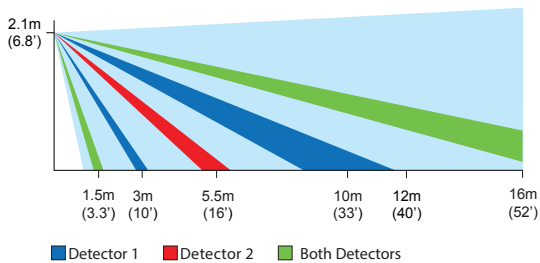

HD88 Bracket

PS45 75W Camera Supervised Power Supply

Detector Beam Patterns

TOP VIEW:

Camera View

SIDE VIEW:

Camera View

Technical Specifications

Image resolution	1280 x 720p
Image sensor type	1.4 megapixels, CMOS sensor, 7V / LUX,Sec
Streaming video	720p H.264 10 FPS
HD audio	16 bit, 24 KHz sampling rate, 32 Kb/s mono
Internet bandwidth	1 Mb/s minimum
Pre-event recording	-3.0 sec. pre-trigger
Internal storage	15 minutes alarm and 15 minutes ROT / VOD File length - 10 sec. 3 min. detection dependent
PIR sensor / lens	2x dual element / Mironel lens
Pet Immunity	True Paradox Pet Immune
Detection speed	0.2 m/s to 2.5 m/s (0.6 ft/s to 11.5 ft/s)
Angle view (camera)	91° (V) x 110° (H)
Coverage	12 x 12m (40 x 40 ft)
SD card socket	16 GB up to 256 GB
Installation height	2.1m - 2.7m (7 ft - 9 ft)
Installation options	Wall, HD88 bracket optional
Voltage input	12 to 16 Vdc
Current consumption	250 mA - IR illumination OFF @ 13.8V 350 mA - IR illumination ON @ 13.8V
Operating temperature	-40 °C to +60 °C (-40 °F to 140 °F) (Heated in cold temperatures)
Unit size (H x W x D)	16.8 x 6.8 x 7.4 cm (6.6 x 2.7 x 2.9 in.)