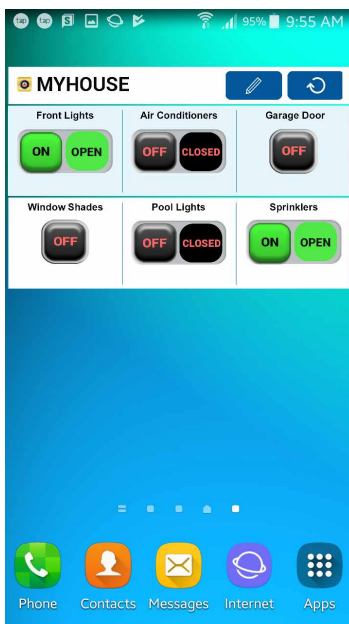

Connectivity is ensured by Paradox's Swan servers and Insite GOLD Android / iOS one-stop solution application.

Paradox's one-stop solution fits residential or business protection needs, with one installation and application to manage and use.

Alarm

Manage your system including arm / disarm, view partitions and respond to system alarms and panics.

Video

Watch live streaming videos, manage Record on Demand (ROD) and Record on Trigger (ROT), share videos.