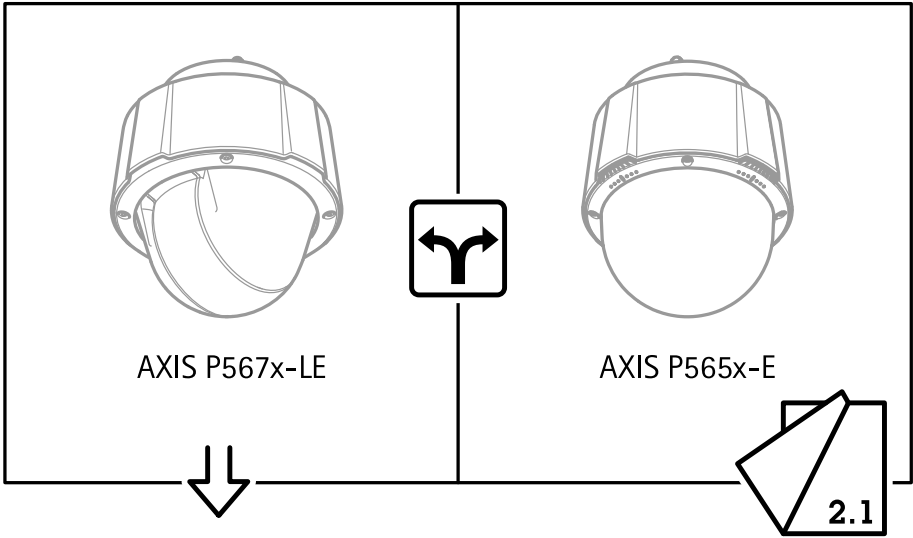

AXIS TP6902-E Adapter Bracket P56