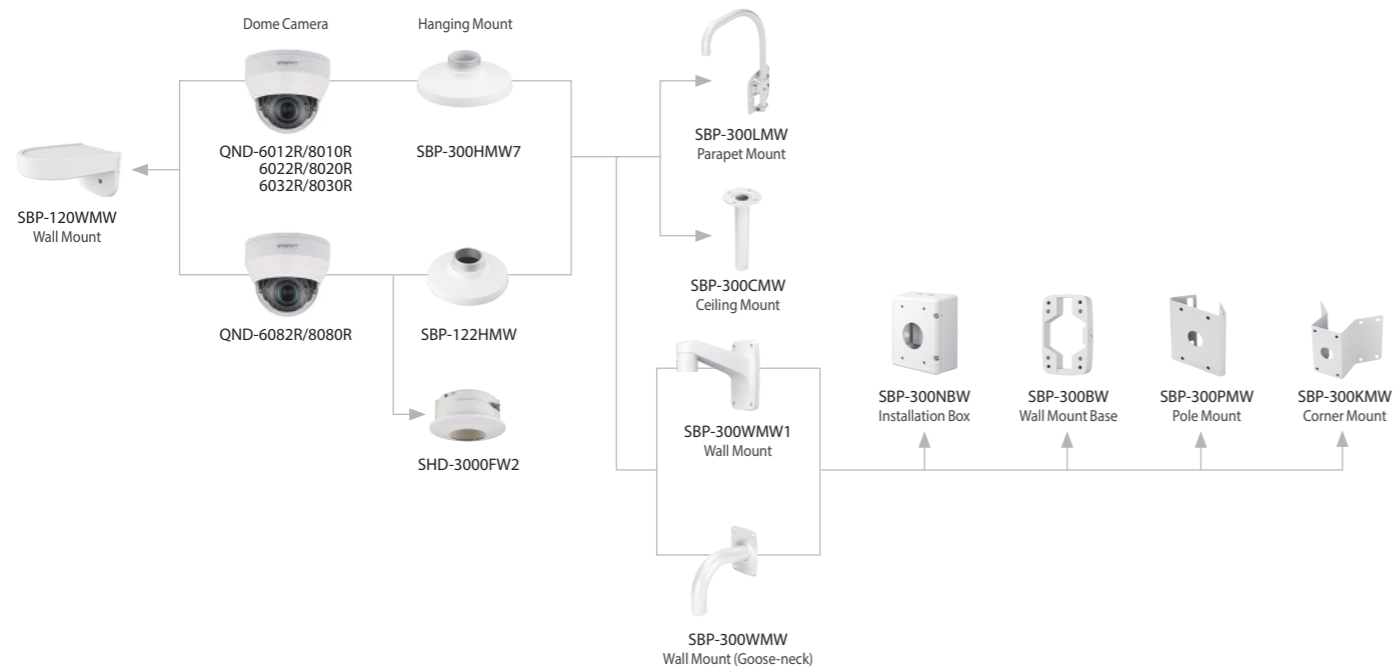

Accessory Configuration

Dome