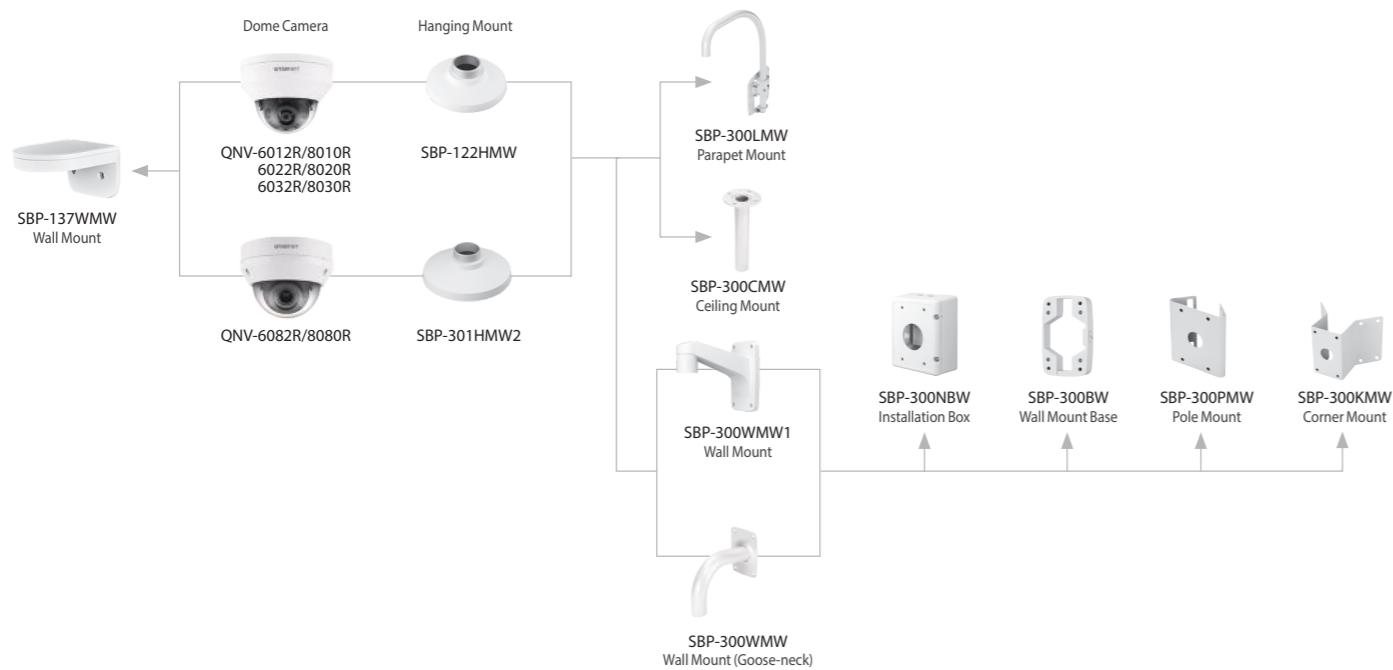

Accessory Configuration

Dome

Vandal

Bullet

Flateye

Dome