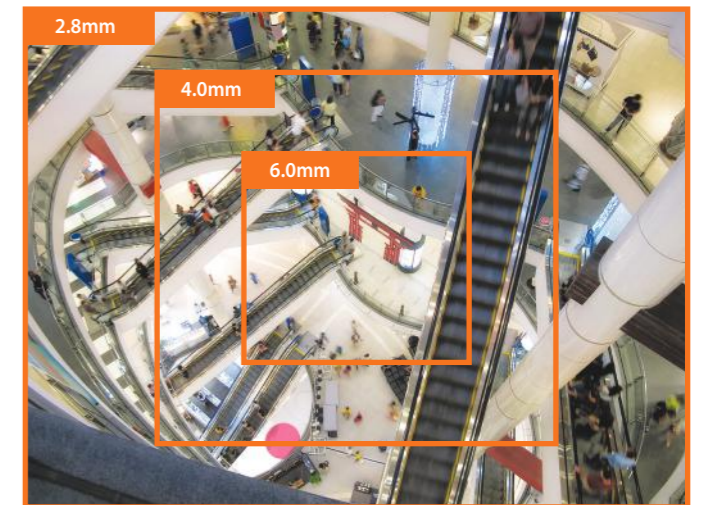

Various Lens Options

Fixed Lens

The Wisenet Q series fixed-lens models are available with focal lengths of 2.8mm, 4.0mm and 6.0mm. The 2.8mm lens is available if you prefer a wide-angle view. If an area to monitor is located further away from the camera, the 6.0mm lens can be utilized.