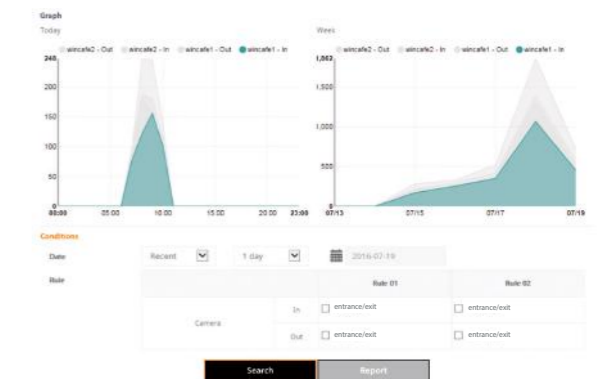

Business Intelligence For Smarter Retail

People Counting

People counting applications within a store allow marketing personnel to identify the busiest times of the day, helping them manage customer flow and better understand buying patterns.

HDMI Live Video Output For Public View Monitor

Public view monitors are a convenient way of promoting the safety of retail customers and staff for store management. Wisenet Q mini cameras support HDMI video output for easy connection with public view monitors.

*QND-8011 and QND-8021 only