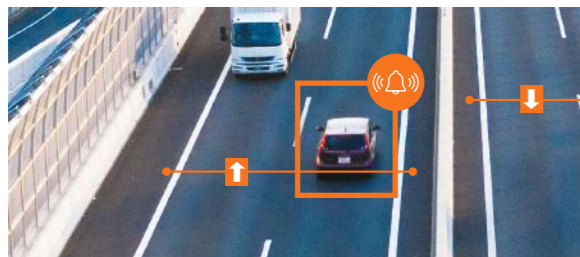

Tampering Detection

Create an alarm if the camera lens is covered or an unauthorized movement changes the field of view.

Directional Detection

Create an alarm if an object is detected in the preset direction.