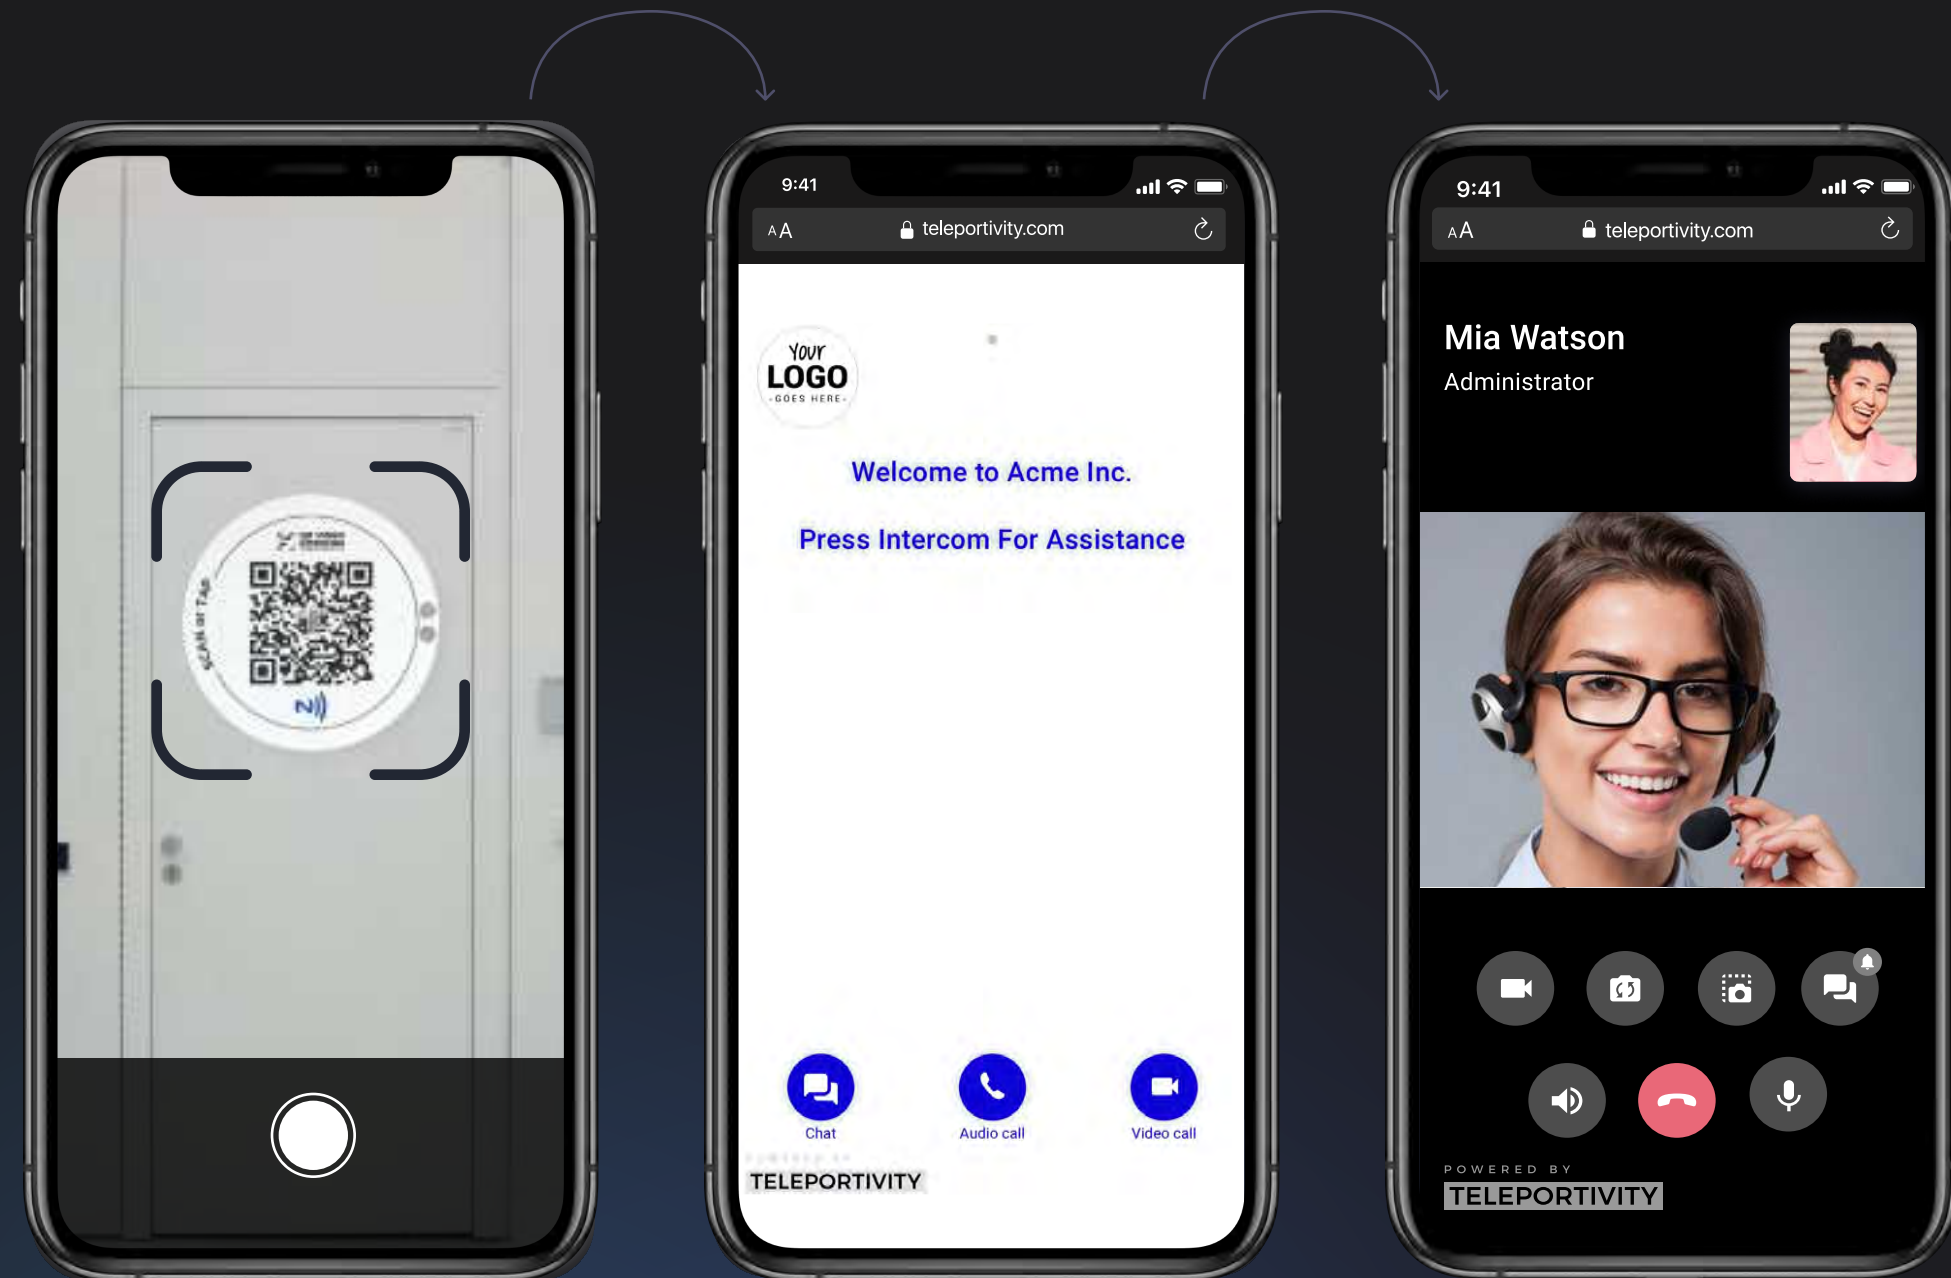

# How it works for the visitor?

Scan QR code with smartphone - no app required (iPhone/Android)\*

Visitor scans your entry QR Code /  
Taps NFC / web-link

Clicks on link to open intercom page

Welcome message, and Intercom  
Options are presented

Intercom is pressed to make video,  
voice or text call

No app required for the visitor, all  
web browser driven

\*iOS 12 or later - calling is compatible with native Safari browser  
(or) Android 7 or later - calling is compatible with native Chrome browser  
\*AES-128 bit media encryption (Peer to Peer)

# How it works for you?

Answer/Manage calls on your smartphone (iPhone/Android)\* or PC

You receive a push along with a 15 second ringing sound

App opens, and shows you which entry point was scanned.

Clicking on the selection will answer the video/voice/text call