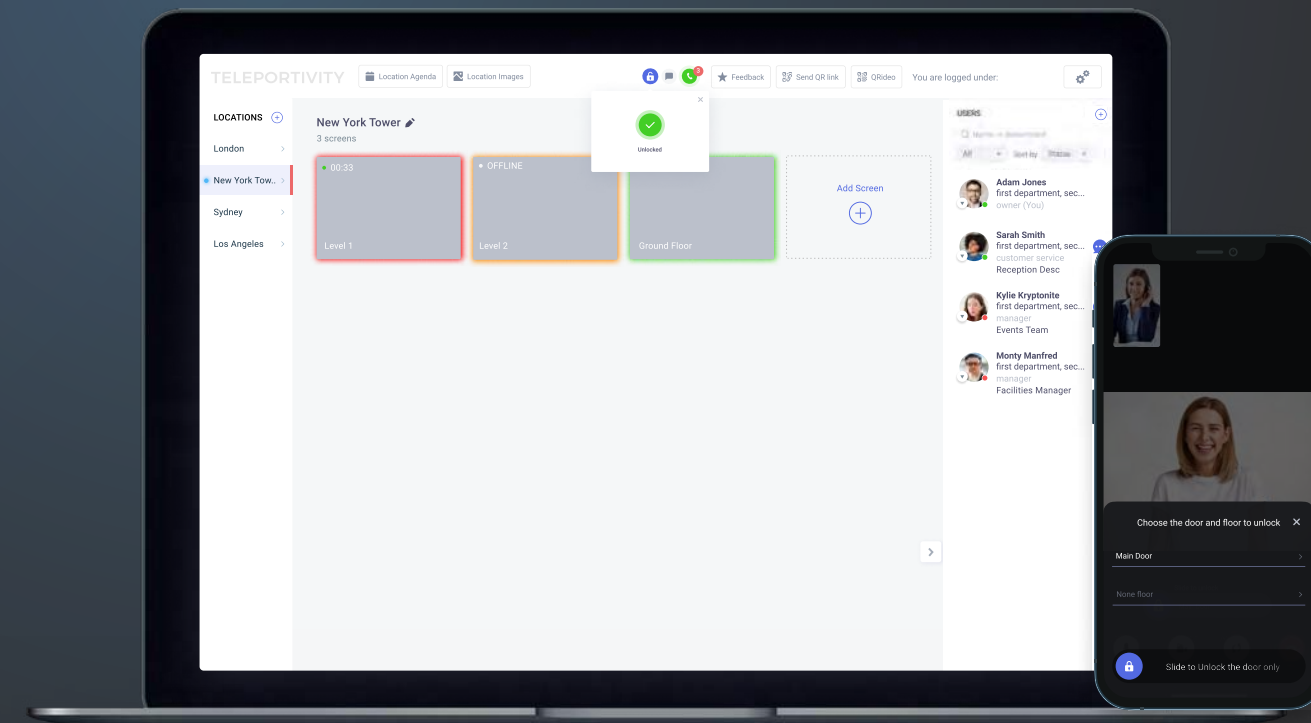

Static/video signage capabilities, access control connectors & live voice-to-text translation capabilities.

All you need to get started is a Windows 10 Connected All-in-one
PC camera/microphone/broadband
iPad options also available

*United States of America Patent 11,089,263

How it works for you?

Manage calls and upload digital content

Mobile device
iOS or Android

Answer calls from different locations

Brand new cutting edge features...

Voice-to-text translation

Up to 60 languages.

Access Control

Open doors/lift floors remotely.

Connect with QR Video Intercom

Connect with Inception/Integrati*

Choose your plan

BASIC