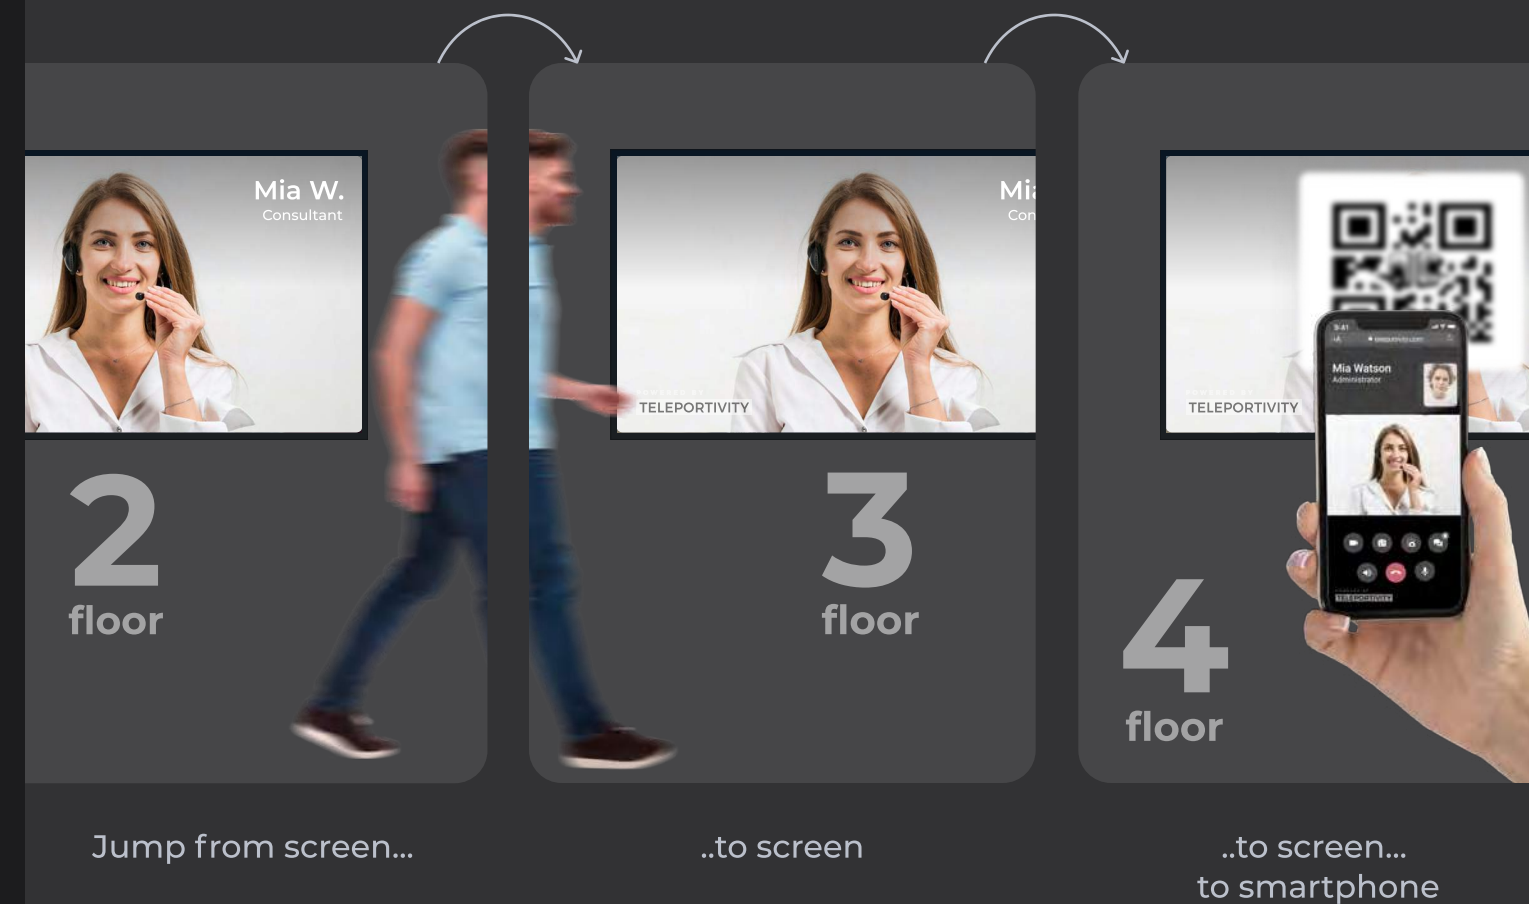

Static/video signage capabilities, access control connectors & live voice-to-text translation capabilities.

All you need to get started is a Windows 10 Connected All-in-one
PC camera/microphone/broadband
iPad options also available

How it works for your visitor/customer?

Touch or Touch-less

(Voice Activated), Video Message
Played (Optional)

Patented Jump Screen Technology*

Move with your customer proactively
from screen to screen.

*United States of America Patent 10,873,723

*United States of America Patent 11,089,263

How it works for you?

Manage calls and upload digital content

Mobile device
iOS or Android

Answer calls from different locations

Brand new cutting edge features...

Voice-to-text translation

Up to 60 languages.

Access Control

Open doors/lift floors remotely.

Connect with QR Video Intercom

Connect with Inception/Integrati*

Choose your plan

BASIC