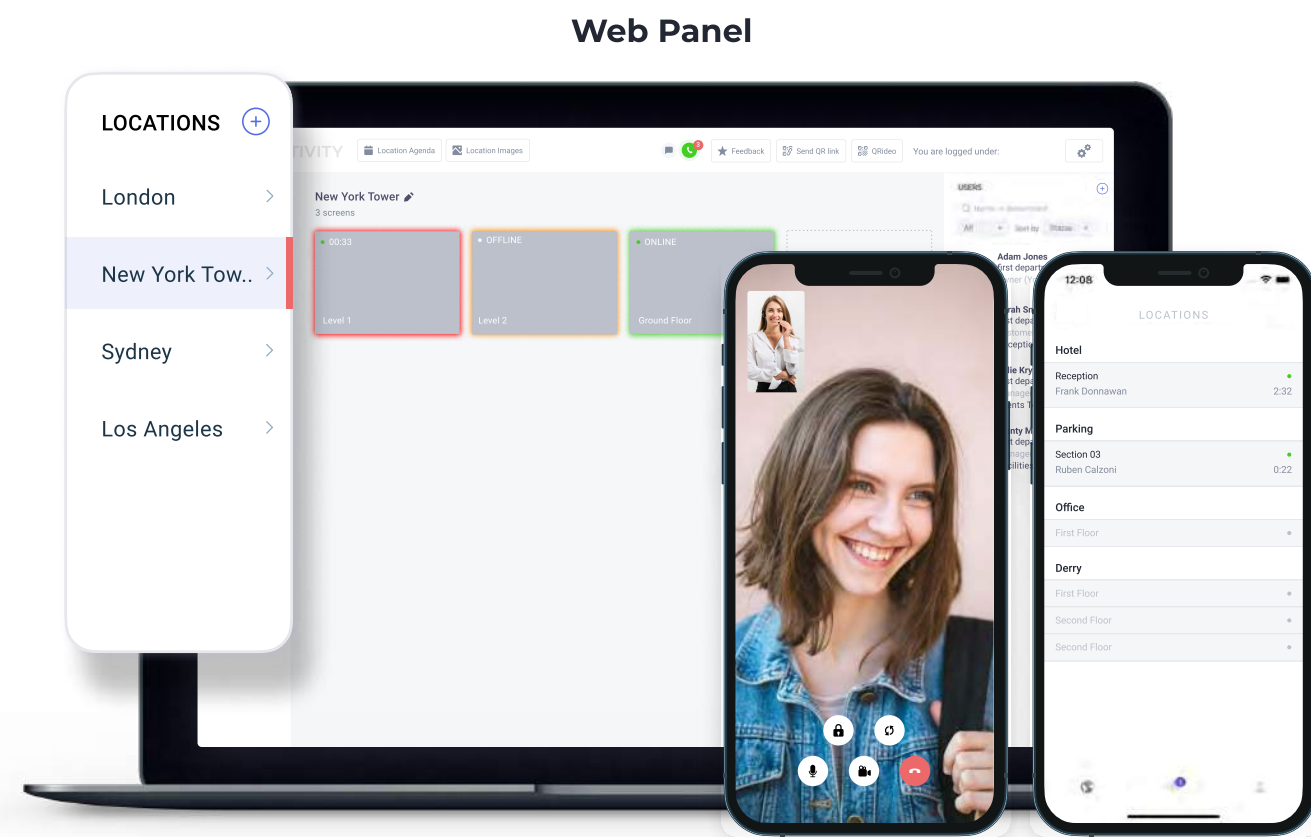

Static/video signage capabilities, access control connectors & live voice-to-text translation capabilities.

All you need to get started is a Windows 10 Connected All-in-one
PC camera/microphone/broadband
iPad options also available

How it works for your visitor/customer?

Touch or Touch-less

(Voice Activated), Video Message
Played (Optional)

Patented Jump Screen Technology*

Move with your customer proactively
from screen to screen.

*United States of America Patent 10,873,723

*United States of America Patent 11,089,263

How it works for you?

Manage calls and upload digital content

Mobile device
iOS or Android

Answer calls from different locations

Brand new cutting edge features...

Voice-to-text translation

Up to 60 languages.

Access Control

Open doors/lift floors remotely.

Connect with QR Video Intercom

Connect with Inception/Integrati*

Choose your plan

BASIC