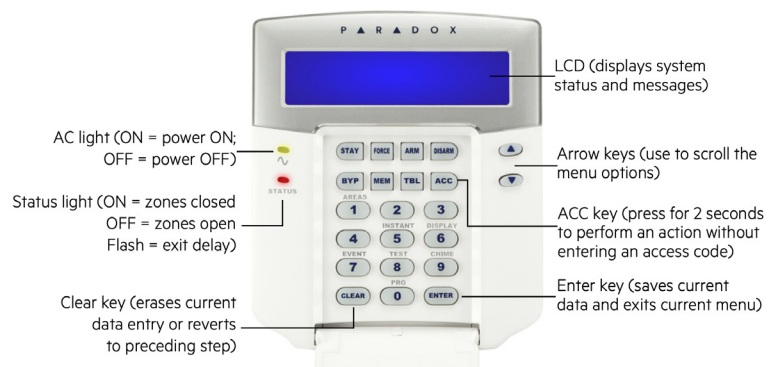

## K641+ Touch Screen Keypad

The K641+ Paradox Blue LCD Keypad is intended for daily operations and programming the PARADOX – Digiplex EVO series alarm control system

With the LCD display showing text messages, even advanced functionalities of the alarm control unit are simple and convenient.

The K641+ Paradox Blue LCD Keypad has a large LCD screen with blue backlight that can display up to 32 characters.

For better comfort, the backlighting, contrast and scrolling speed are adjustable. The connection to the alarm center is made with a 4-conductor alarm cable.

The K641+ keypad is only compatible with Paradox EVO192 and EVOHD wired control units

### Features

- ▶ Beautiful new design
- ▶ Supports EVO192 and EVOHD
- ▶ 32-character blue LCD with programmable labels
- ▶ 1 addressable zone and 1 PGM output
- ▶ 14 one-touch action buttons
- ▶ Adjustable backlight, contrast and scroll speed