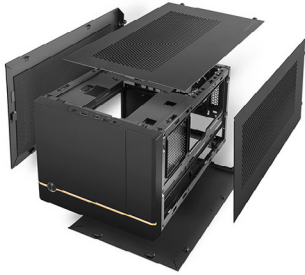

Northern[★]

CUSTOMISED SERVERS

DATASHEET

Modular design with 4 removable panels (top, left, right, bottom)