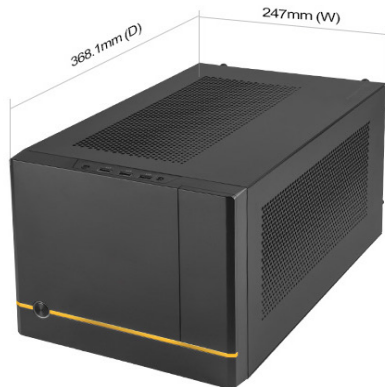

Northern[★]

CUSTOMISED SERVERS

DATASHEET

SPECIFICATIONS

Model No.	SST-SG14B (black)
Material	Plastic front panel, steel body
Motherboard	Mini-DTX, Mini-ITX
Drive Bay	External 5.25" x 1 (without radiator and 3.5" x 1 installed) Internal 3.5" x 2 (without radiator and 5.25" installed) 2.5" x 3
Cooling System	Rear 120mm / 140mm x 1 (120mm black fan x 1 included) Side 120mm / 140mm x 2 Top 120mm
Radiator support	Rear 120mm Side 120mm / 240mm
Expansion slot	3
Front I/O Port	USB 3.0 x 2, USB 2.0 x 1 Combo audio x 1
Power supply	Standard PS2(ATX)
Limitation of VGA card	Length 330mm Width 148mm
Limitation of CPU cooler	Air cooler: 182mm (without top fan) 240mm AIO water block: 55mm
Limitation of PSU	150mm
Net weight	4.89 kg
Dimensions	247mm(W) x 215mm (H) x 368.1mm (D) 19.55 Liters 9.72" (W) x 8.46" (H) x 14.49" (D) 19.55 Liters

AUCKLAND

76 Carbine Road
Mt Wellington
09 574 2700

WELLINGTON

25 Centennial Highway
Ngauranga Gorge
04 477 9142

CHRISTCHURCH

112 Wordsworth Street
Sydenham
03 379 7926

ATLAS GENTECH

DATA COMMUNICATIONS SECURITY

Freephone 0800 732 637
www.atlasgentech.co.nz