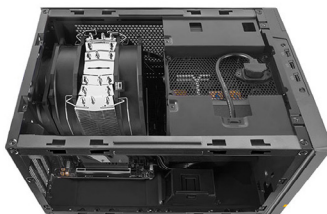

Rear 120mm / 140mm fan slot

Front I/O port includes: USB 3.0 x 2, USB 2.0 x 1, combo audio x 1

External 5.25" drive bay

Power button

System built demonstration with All-In-One CPU cooler

System built demonstration with tower air cooler