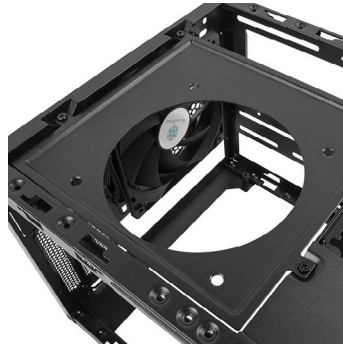

### DATASHEET

Modular design with 4 removable panels (top, left, right, bottom)

Supports 3 slot full length graphics cards

Supports 30 series graphics cards

Adjustable graphics card holder

Top 120mm fan bracket

Rear 120mm / 140mm fan slot

Front I/O port includes: USB 3.0 x 2, USB 2.0 x 1, combo audio x 1

External 5.25" drive bay

Power button

System built demonstration with All-In-One CPU cooler

System built demonstration with tower air cooler