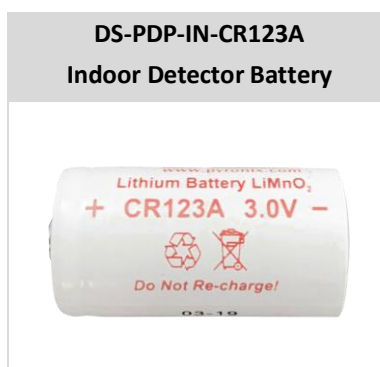

▪ Specification

	Model	DS-PDMC-EG2-WB
Detection Performance	Detection Method	Opening Contact
	Detection Gap	43 mm Max
Feature	Digital Processing	Support
	Tamper Protection	Front,Rear
	Environment Temperature Indicator	Support
	Signal Strength Indicator	Support
Interface	Alarm Input	Normally Closed,Normally Open,Impulse Count
	Power Switch	Power Up Enrolling
	LED Indicator	Blue (Alarm)
Transmission	Transmission Technology	Tri-X Wireless
	Transmission Method	Two-Way RF Wireless
	Transmission Frequency	433 MHz
	Transmission Security	AES-128 Encryption
	Transmission Range(Free Space)	1.2 Km
	Frequency Hopping	Support
Electrical Characteristics	Enrolling Method	Power up,Remote ID,QR Code
	Power Supply	Battery Powered
	Battery Type	CR123A x 1
	Typical Voltage	3 V
	Standard Battery Life	5 Years
General	Operation Temperature	10 °C to 55 °C (14 °F to 131 °F)
	Storage Temperature	-20 °C to 60 °C (-4 °F to 140 °F)
	Operation Humidity	10% to 90%
	Dimension(WxHxD)	Sensor: 22.5 mm × 103 mm × 23.2 mm Magnetic Stick: 13 mm × 34.4 mm × 11.4 mm
	Weight	59 g
	Application Scenario	Indoor

▪ Accessory

▪ Optional

*
o

▪ Available Model

DS-PDMC-EG2-WB