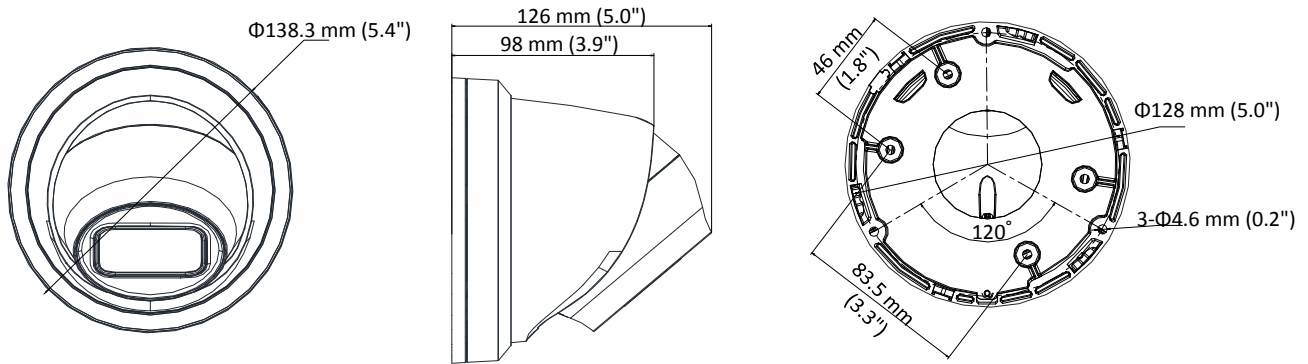

Dimension

Accessory

Distributed by

HIKVISION®

Headquarters

No.555 Qianmo Road, Binjiang District,
Hangzhou 310051, China
T +86-571-8807-5998
overseasbusiness@hikvision.com

Hikvision USA
T +1-909-895-0400
sales.usa@hikvision.com

Hikvision Italy
T +39-0438-6902
info.it@hikvision.com

Hikvision Singapore
T +65-6684-4718
sg@hikvision.com

Hikvision Africa
T +27 (10) 0351172
sale.africa@hikvision.com

Hikvision Europe
T +31-23-55-42-770
info.eu@hikvision.com

Hikvision France
T +33(0)1-85-330-450
info.fr@hikvision.com

Hikvision Oceania
T +61-2-8599-4233
salesau@hikvision.com

Hikvision Hong Kong
T +852-2151-1761

Hikvision Middle East
T +971-4-8816086
salesme@hikvision.com

Hikvision Spain
T +34-91-737-16-55
info.es@hikvision.com

Hikvision Canada
T +1-909-895-0400
sales.usa@hikvision.com

Hikvision Russia
T +7-495-669-67-99
saleru@hikvision.com

Hikvision Poland
T +48-22-460-01-50
poland@hikvision.com

Hikvision Korea
T +82-31-731-8841
sales.korea@hikvision.com

Hikvision India
T +91-22-28469900
sales@pramahikvision.com

Hikvision UK
T +01628-902140
support.uk@hikvision.com

Hikvision Brazil
T +55 11 3318-0050
Latam.support@hikvision.com

05060020200416