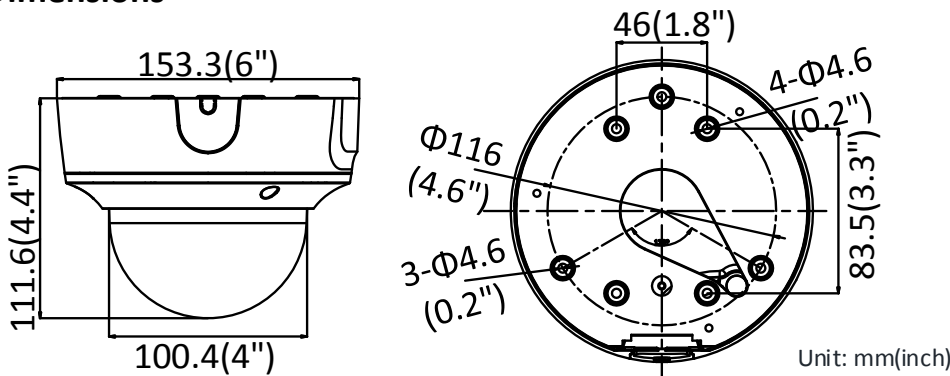

Power Consumption and Current	12 VDC, 0.8A, max. 10W PoE (802.3af, 36V to 57V), 0.4A to 0.2A, max. 12W
Protection Level	IP67, IK10
Material	Metal
Dimensions	Camera: Φ 153.3 $\times$ 111.6mm (Φ 6" $\times$ 4.4")
Weight	Camera: Approx. 835g (1.8 lb.) With Package: Approx. 1305g (2.9 lb.)

Available Model:

DS-2CD2783G1-IZ (2.8 to 12 mm), DS-2CD2783G1-IZS (2.8 to 12 mm)

Dimensions

Accessories