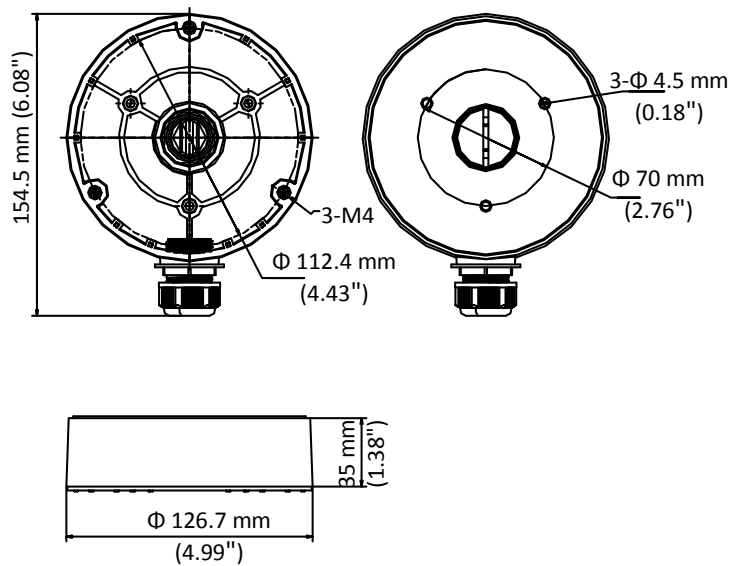

## DS-1280ZJ-DM8

Junction Box for Dome Camera

### Features

- Aluminum alloy material with surface spray treatment
- Side inlet and bottom inlet
- Interchangeable bottom waterproof cover and side gland nut
- Waterproof design

### Dimension

### Parameter

Model	DS-1280ZJ-DM8
Parameters	Junction Box for Dome Camera
Appearance	Hikvision White
Material	Aluminum Alloy
Dimension	Φ 126.7 mm × 35 mm (4.99" × 1.38")
Weight	Approx.: 210 g (0.46 lb.)