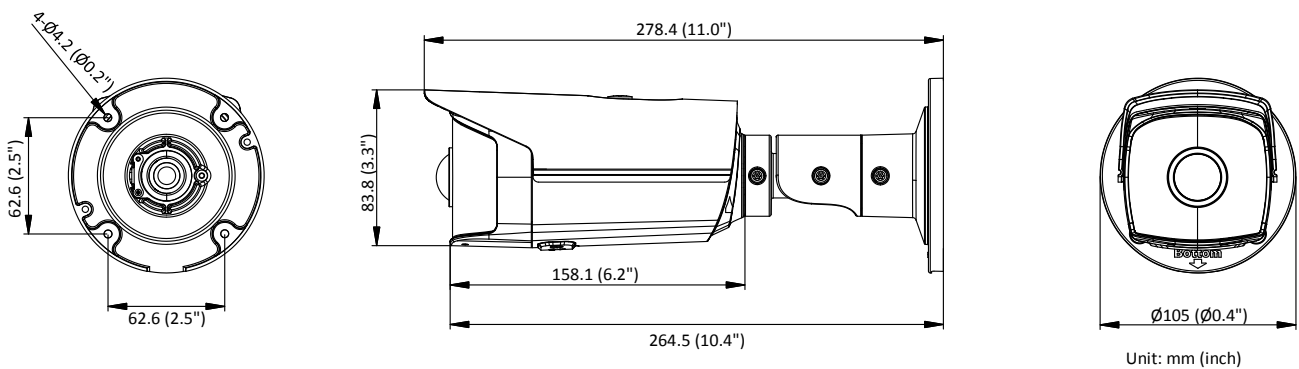

Power Interface	Φ5.5 mm coaxial power plug
Material	Metal
Dimensions	Camera: Φ105 × 278 mm (Φ4.1" × 10.9") With package: 386 × 156 × 155 mm (15.20" × 6.14" × 6.10")
Weight	Camera: 570 g (1.26 lb.) With package: 760 g (1.68 lb.)
Approval	
Class	Class B
Protection	IP67
EMC	FCC (47 CFR Part 15, Subpart B); CE-EMC (EN 55032: 2015, EN 61000-3-2: 2014, EN 61000-3-3: 2013, EN 50130-4: 2011 +A1: 2014); RCM (AS/NZS CISPR 32: 2015); IC (ICES-003: Issue 6, 2016); KC (KN 32: 2015, KN 35: 2015)
Safety	UL (UL 60950-1); CB (IEC 60950-1:2005 + Am 1:2009 + Am 2:2013); CE-LVD (EN 60950-1:2005 + Am 1:2009 + Am 2:2013); BIS (IS 13252(Part 1):2010+A1:2013+A2:2015); LOA (IEC/EN 60950-1)
Environment	CE-RoHS (2011/65/EU); WEEE (2012/19/EU); Reach (Regulation (EC) No 1907/2006)

* Listed resolutions are only selectable options. It does not mean that all streams can work at their maximum resolution at the same time.

Available Model

DS-2CD2T45G0P-I(1.68 mm)

Dimension

Accessory

DS-1275ZJ-SUS
Vertical Pole Mount