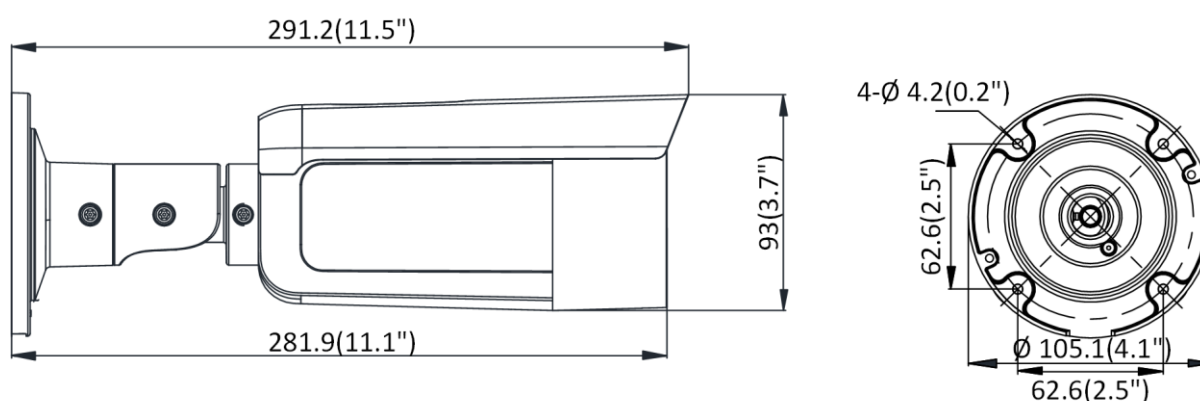

Power Consumption and Current	12 VDC, 0.7 A, max. 8.5 W PoE (802.3af, 36 V to 57 V), 0.30 A to 0.18 A, max. 10.5 W
Power Interface	Ø5.5 mm coaxial power plug
Material	Front cover: metal, back cover: metal
Screw Material	SUS304
Camera Dimension	Ø105.1 × 291.2 mm (Ø4.1" × 11.5")
Package Dimension	385 × 190 × 180 mm (15.2" × 7.5" × 7.1")
Camera Weight	Approx. 1260 g (2.8 lb.)
With Package Weight	Approx. 1931 g (4.3 lb.)
Approval	
Class	Class B
EMC	FCC SDoC (47 CFR Part 15, Subpart B); CE-EMC (EN 55032: 2015, EN 61000-3-2: 2014, EN 61000-3-3: 2013, EN 50130-4: 2011 +A1: 2014); RCM (AS/NZS CISPR 32: 2015); IC VoC (ICES-003: Issue 6, 2016); KC (KN 32: 2015, KN 35: 2015)
Safety	UL (UL 60950-1); CB (IEC 60950-1:2005 + Am 1:2009 + Am 2:2013, IEC 62368-1:2014); CE-LVD (EN 60950-1:2005 + Am 1:2009 + Am 2:2013, IEC 62368-1:2014); BIS (IS 13252(Part 1):2010+A1:2013+A2:2015); LOA (IEC/EN 60950-1)
Environment	CE-RoHS (2011/65/EU); WEEE (2012/19/EU); Reach (Regulation (EC) No 1907/2006)
Protection	Ingress protection: IP67 (IEC 60529-2013)

▪ Available Model

DS-2CD2T47G2-L (2.8 mm, 4 mm, 6 mm)

▪ Dimension

Unit: mm(inch)