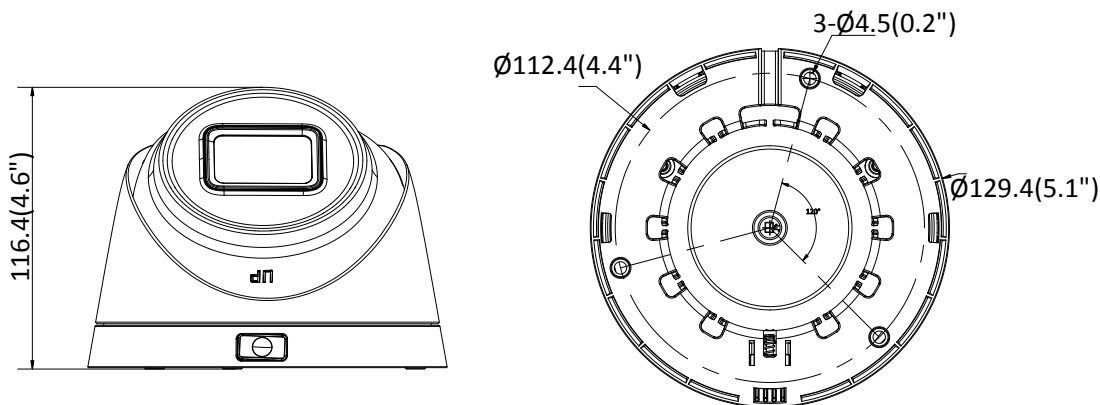

|                               |  |
|-------------------------------|--|
|                               | IGMP, QoS, IPv6, UDP, Bonjour, 802.1x  |
| General Function              | One-key reset, heartbeat, mirror, password protection, privacy mask, watermark, IP address filter  |
| Firmware Version              | V5.5.52  |
| API                           | ONVIF(PROFILE S,PROFILE G), ISAPI  |
| Simultaneous Live View        | Up to 6 channels   |
| User/Host                     | Up to 32 users<br>3 levels: Administrator, Operator and User   |
| Client                        | iVMS-4200, Hik-Connect, iVMS-5200, iVMS-4500   |
| Web Browser                   | IE8+, Chrome 31.0-44, Firefox 30.0-51, Safari 8.0+   |
| <b>Interface</b>              |  |
| Communication Interface       | 1 RJ45 10M/100M self-adaptive Ethernet port  |
| On-board storage              | Built-in Micro SD/SDHC/SDXC slot, up to 128G   |
| Video Out                     | No   |
| Reset Button                  | Yes  |
| <b>General</b>                |  |
| Operating Conditions          | -30 °C to +60 °C (-22 °F to +140 °F), Humidity 95% or less (non-condensing)  |
| Power Supply                  | 12 VDC ± 25%<br>PoE: 802.3af, class 3  |
| Power Consumption and Current | 12 VDC, 0.9 A, max. 11 W<br>PoE (802.3af, 36 to 57 V), 0.4 A to 0.3 A, max. 12.5 W   |
| Protection Level              | IP67   |
| Material                      | Camera body: metal, bottom base: plastic   |
| Dimensions                    | Camera: $\varnothing$ 129.4 mm $\times$ 116.4 mm (5.1" $\times$ 4.6")<br>With package: 170 mm $\times$ 170 mm $\times$ 150 mm (6.7" $\times$ 6.7" $\times$ 5.9") |
| Weight                        | Camera: 450 g (1 lb.)<br>With package: 850g (1.9 lb.)  |

## Dimensions