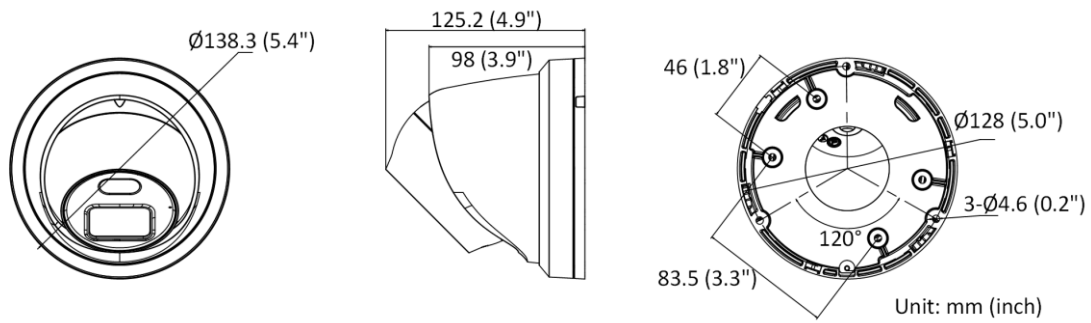

▪ **Dimension**

▪ **Accessory**

▪ **Optional**

DS-1273ZJ-140B Wall Mount	DS-1271ZJ-140 Pendant Mount	DS-1273ZJ-140 Wall Mount	DS-1280ZJ-DM21 Junction Box	DS-1276ZJ-SUS Corner Mount
DS-1275ZJ-SUS Vertical Pole Mount	DS-1273ZJ-140 Wall Mount	DS-1273ZJ-140 (Black) Wall Mount