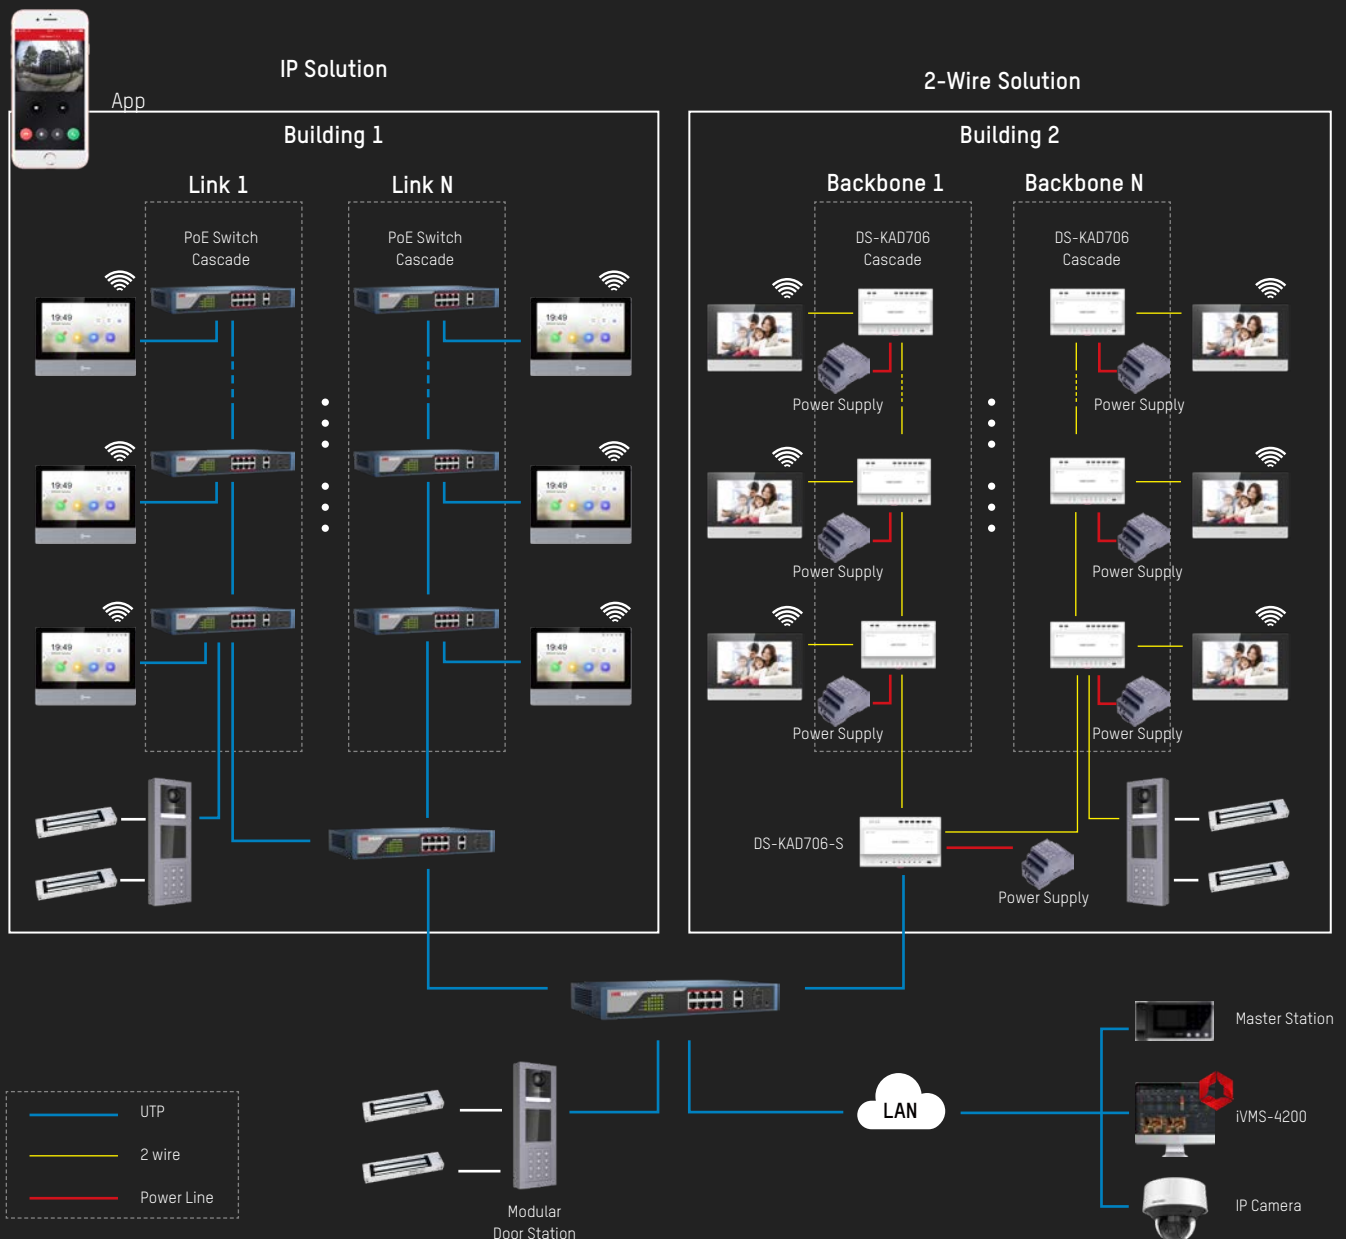

Standard PoE
(IP Version)

Link with Alarm Sensors

32 GB SD Card

User-friendly Interface

Touch Screen
with 1024 * 600 Resolution

APARTMENT SOLUTION

Hikvision offers apartment solutions based on different technologies for various needs. For new apartments, IP solution based on standard PoE design is simple and convenient. For older buildings that lack proper network infrastructure, the 2-wire solution enables the re-usage of existing wiring. Multiple door stations can be installed for one building and residents can unlock them using card or password. Integration with an elevator control system makes the entire system even more secure. Hikvision's IP Video Intercom Apartment Solution is a top choice for intercom and security system in buildings.

VILLA SOLUTION

The villa solution provides thoughtful, useful functions for every member of the home. Users can call multiple indoor stations at the same time and unlock a door at any of the indoor stations. They can also receive all call information and unlock doors remotely and conveniently using the app on a mobile device.

The fisheye camera on the door station renders images clearly both day and night. With the record-to-NVR function, users can check on what's happening at their doorstep. To make this system even better, integrate it with Hikvision's CCTV system, allowing indoor stations to display any IP camera installed around your house. Security and convenience come together in this IP Video Intercom Villa Solution.

App

EASY MANAGEMENT

Mobile Application

Hik-Connect

Key Benefits

- Control your door remotely with use of the HikConnect mobile app
- Check and play back video of visitors while away
- Manage all your house security solutions with one free service app
- Maintain and adjust basic functions using the mobile app
- Share the account with family members