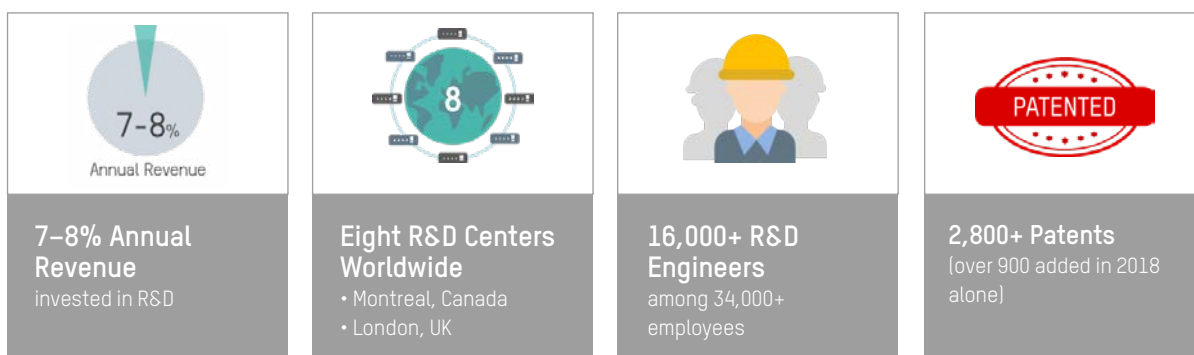

From the early digital age to today's intelligence era, we have seized every opportunity to advance the industry with our innovative technologies.

Hikvision's core technologies include: visual perception, cloud storage, big data, cross-media perception and reasoning, video codec, streaming media networking and management, audio and video data storage, embedded systems development.

As the pioneer in AI technology, Hikvision established an algorithm team for AI technology research in 2006. During this decade, Hikvision first launched deep learning-based servers then expand to a comprehensive range of AI products in 2016. Based on the continually researches and practices, Hikvision developed the AI Cloud structure and ranked No.1 in various global Artificial Intelligence contests.