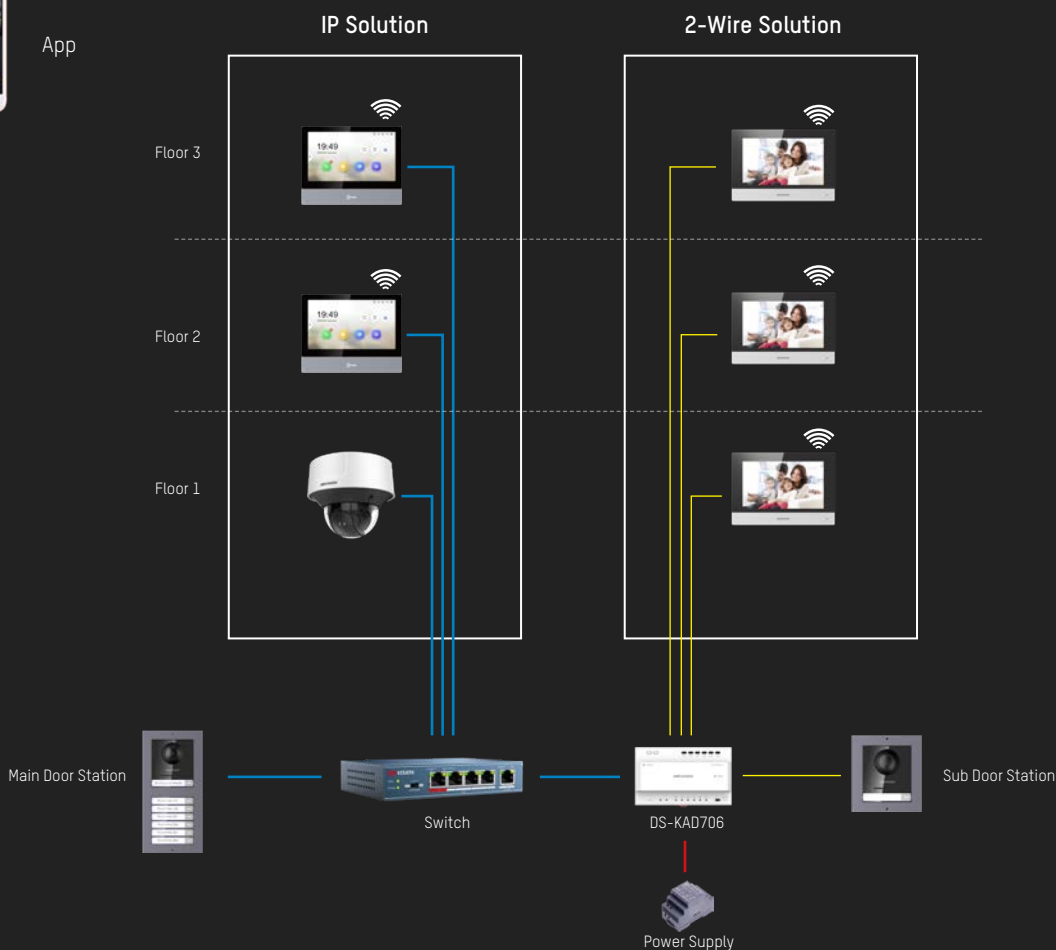

Standard PoE
(IP Version)

Link with Alarm Sensors

32 GB SD Card

User-friendly Interface

Touch Screen
with 1024 * 600 Resolution

APARTMENT SOLUTION

Hikvision offers apartment solutions based on different technologies for various needs. For new apartments, IP solution based on standard PoE design is simple and convenient. For older buildings that lack proper network infrastructure, the 2-wire solution enables the re-usage of existing wiring. Multiple door stations can be installed for one building and residents can unlock them using card or password. Integration with an elevator control system makes the entire system even more secure. Hikvision's IP Video Intercom Apartment Solution is a top choice for intercom and security system in buildings.

VILLA SOLUTION

The villa solution provides thoughtful, useful functions for every member of the home. Users can call multiple indoor stations at the same time and unlock a door at any of the indoor stations. They can also receive all call information and unlock doors remotely and conveniently using the app on a mobile device.

The fisheye camera on the door station renders images clearly both day and night. With the record-to-NVR function, users can check on what's happening at their doorstep. To make this system even better, integrate it with Hikvision's CCTV system, allowing indoor stations to display any IP camera installed around your house. Security and convenience come together in this IP Video Intercom Villa Solution.

App

EASY MANAGEMENT

Mobile Application

Hik-Connect

Key Benefits

- Control your door remotely with use of the HikConnect mobile app
- Check and play back video of visitors while away
- Manage all your house security solutions with one free service app
- Maintain and adjust basic functions using the mobile app
- Share the account with family members