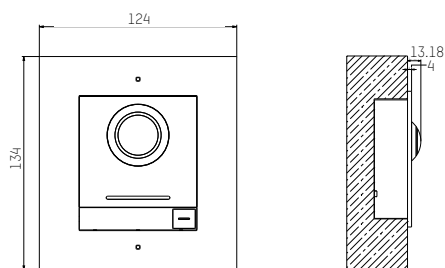

DIMENSIONAL REFERENCE FOR INSTALLATION

Single Module Flush Mounting