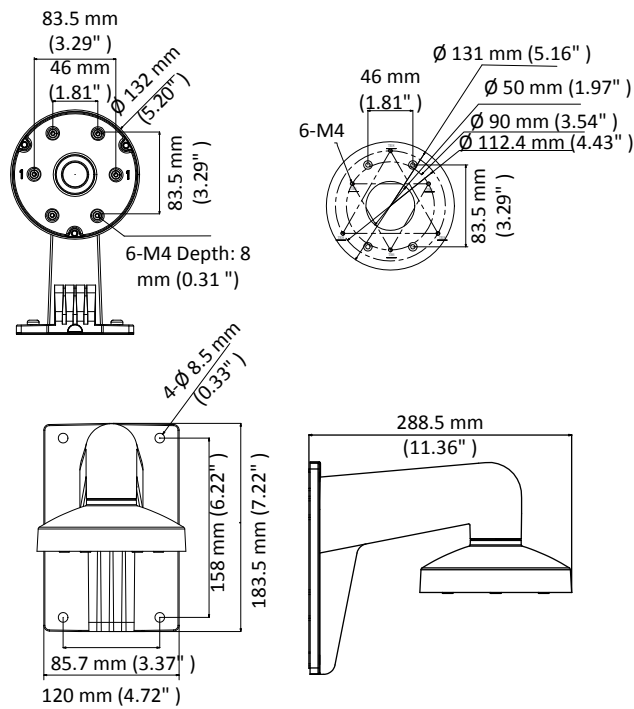

## DS-1273ZJ-130-TRL

Wall Mount

### Dimension

### Parameter

Model	DS-1273ZJ-130-TRL
Parameters	Wall Mount
Appearance	Hikvision White
Material	Aluminum Alloy
Dimension	Ø 132 mm × 183.5 mm × 288.5mm (5.20" × 7.22" × 11.36")
Weight	900 g (1.98 lb.)

### Note

- The mount should be installed on flat wall
- Waterproof rubber is necessary for the outdoor application.
- The wall must be capable of supporting at least 3 times as much as the total weight of the camera, and the mount.
- The mount's maximum load capacity is 3 kg (6.6 lb.).