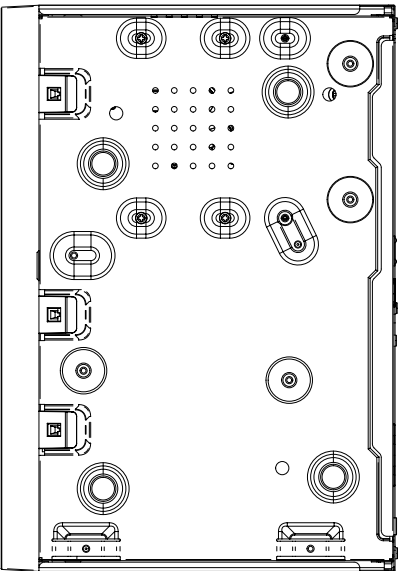

208.7 [8.22]

300 [11.81]

47 [1.85]

51.9 [2.04]

3	파생 MODEL 2	QRN-4205
2	파생 MODEL 1	LRN-4108
1	BASIC MODEL	'19.11.12
No.	MODEL NAME	QRN-411

Unit:mm[inch]

SCALE:1/1

Hanwha Techwin