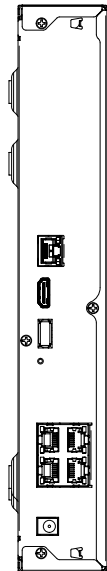

# QRN-420S

4CH 8MP NVR with PoE switch

---

**Display**

Network camera	Inputs	Max. 4CH
	Resolution	8MP ~ CIF
	Protocols	Wisenet, ONVIF
Decoding	Local Display	HDMI: 3840 x 2160, 1920x1080, 1280x720
	Resolution	8MP(60fps), 5MP(90fps), 3MP(120fps), 2MP(120fps), 720p(120fps), D1(120fps)

**Functions**

Camera Setup	Item	IP address, Add profile edit, Bitrate, Compression, GOP, Quality, Camera MD setup, Wisestream, Dynamic GOV/FPS, VA Setup Camera video setup (Simple focus, Brightness/Contrast, Flip/Mirror, IRIS, WDR, D&N, SSNR, Shutter, SSSDR, DIS), Fisheye Dewarping Mode, Hallway View Setup, Camera Webpage
PTZ	Control	Via GUI, Webviewer
Smart phone	Support Model	iOS, Android
	Protocol Support	RTP, RTSP, HTTP, HTTPS, CGI(SUNAPI)
	Control	Live(Multi-Profile Support), Playback
	Max. Remote Users	Search(3), Live Unicast(10)
Redundancy	ARB	Support
Easy configuration		P2P(QR code)
<b>Interface</b>		
HDMI		1EA
Ethernet		RJ-45(10/100BASE-T) x 1 RJ-45(PoE+) x 4
USB		2EA(Front 1, Rear 1)
<b>System</b>		
System Control		Mouse, IR remocon, Web
Language		English, French, German, Italian, Spanish, Russian, Turkish, Polish, Dutch, Swedish, Czech, Portuguese, Danish, Rumanian, Serbian, Croatian, Hungarian, Greek, Norwegian, Finnish, Korean, Chinese, Japanese, Thai, Vietnamese
<b>Environmental</b>		
Operating Temperature		0°C to +40°C(32°F to 104°F)
Operating Humidity		20% ~ 85% RH
<b>Electrical</b>		
Power Input		54VDC / 1.20A
Power Consumption		Max. 47W(1HDD, PoE on) Max. 7.4W(1HDD, PoE off)
PoE Budget		Max. 35W
<b>Mechanical</b>		
Color / Material		Black / Metal
Dimension (WxHxD)		W300.0 x H47.1 x D208.4 mm (11.8" x 1.85" x 8.2") (1U)
Weight		0.99Kg (2.18lb)

208.7 [8.22]

300 [11.81]

47 [1.85]

51.9 [2.04]

3	파생 MODEL 2	QRN-4205
2	파생 MODEL 1	LRN-4108
1	BASIC MODEL	'19.11.12
No.	MODEL NAME	QRN-411

Unit:mm[inch]

SCALE:1/1

Hanwha Techwin