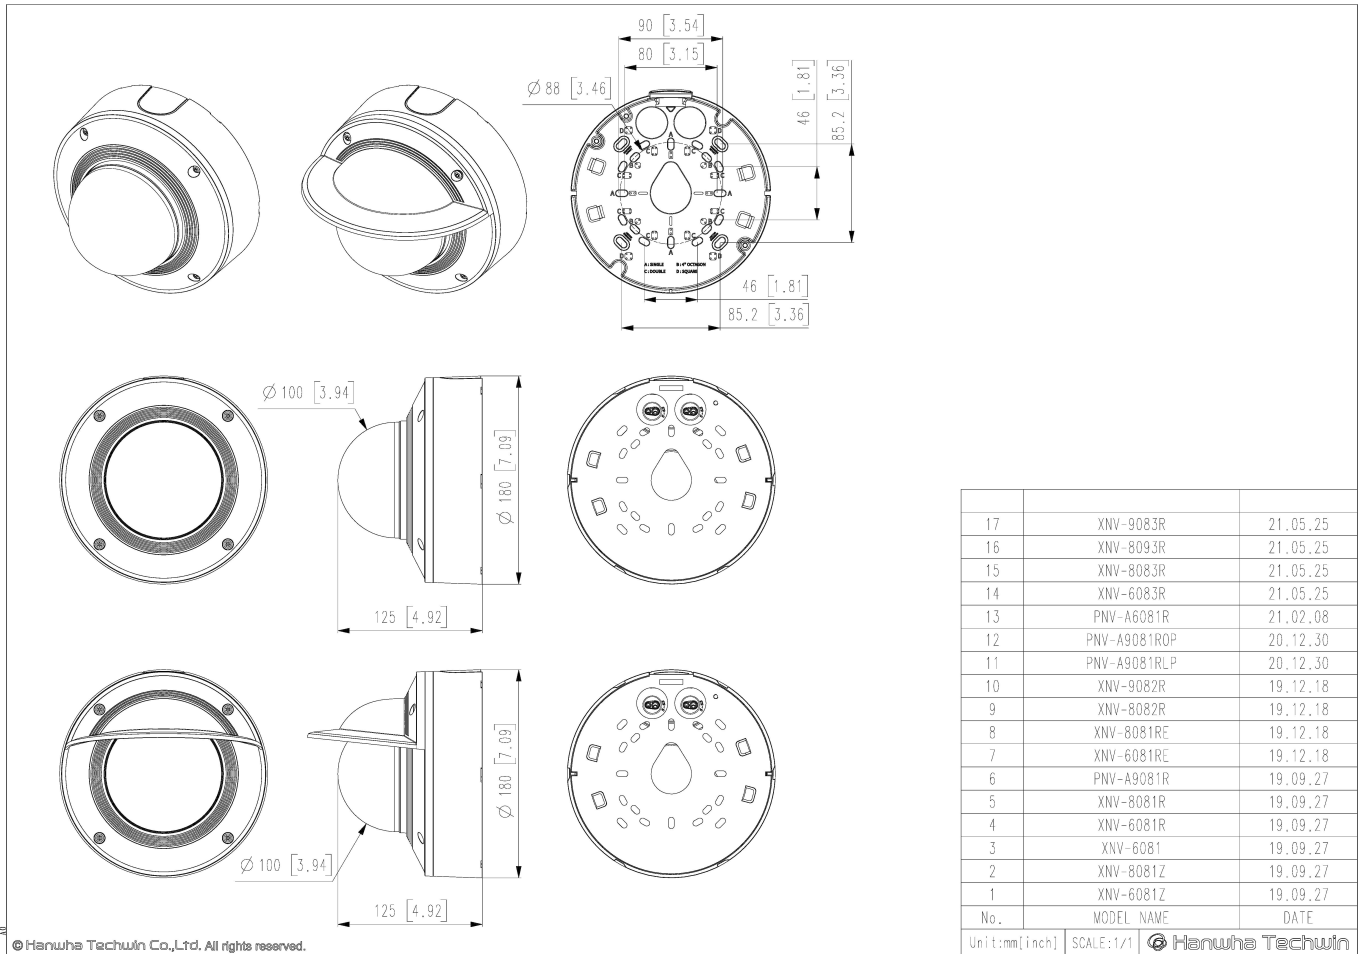

CAD

Unit:mm [inch]