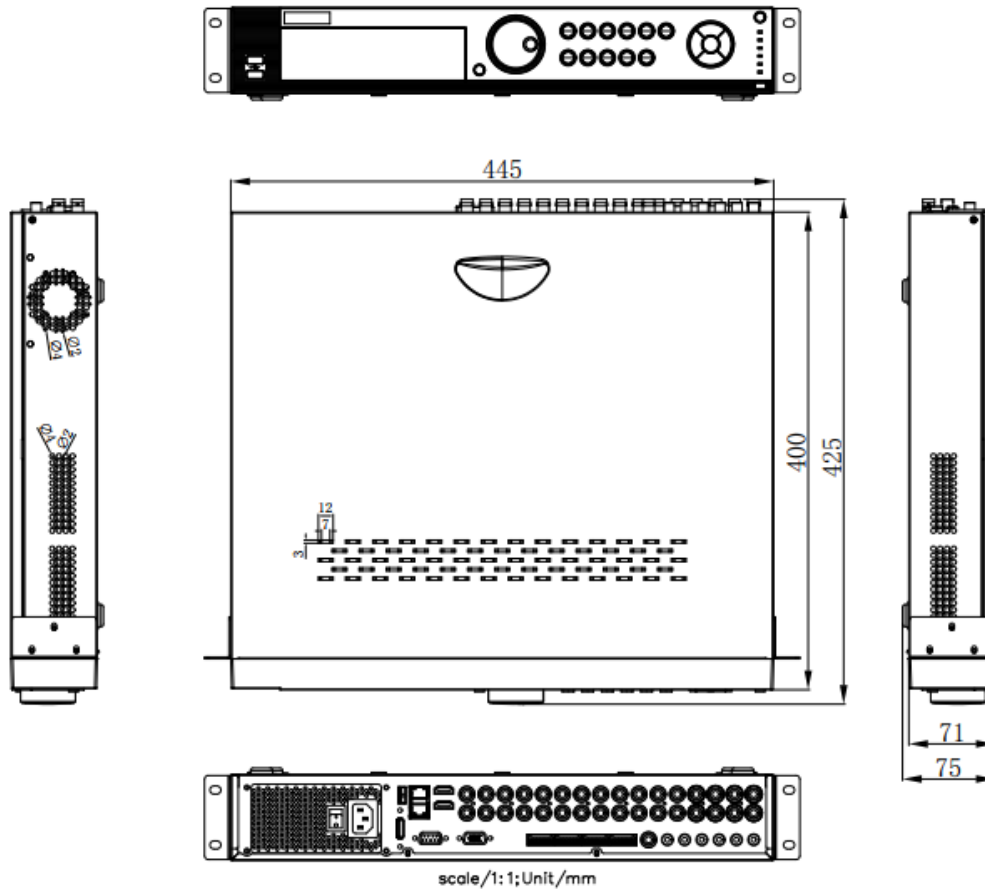

Dimension

Available Model

iDS-7316HQHI-M4/S

Headquarters

No.555 Qianmo Road, Binjiang District,
Hangzhou 310051, China
T +86-571-8807-5998
www.hikvision.com

Follow us on social media to get the latest product and solution information.