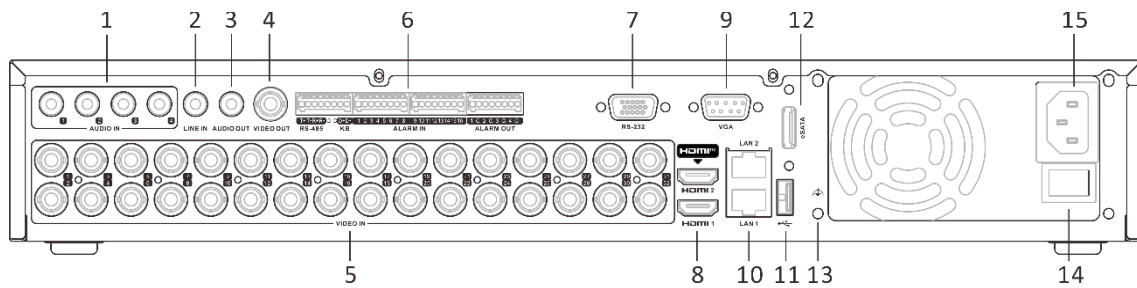

Physical Interface

No.	Description	No.	Description
1	Audio in	9	VGA interface
2	Line in	10	LAN1 and LAN2 interfaces
3	Audio out	11	USB interface
4	Video out	12	eSATA interface
5	Video in	13	GND
6	Alarm out, alarm in, RS-485, and keyboard	14	Power switch
7	RS-232 interface	15	Power supply
8	HDMI1 and HDMI2 interfaces