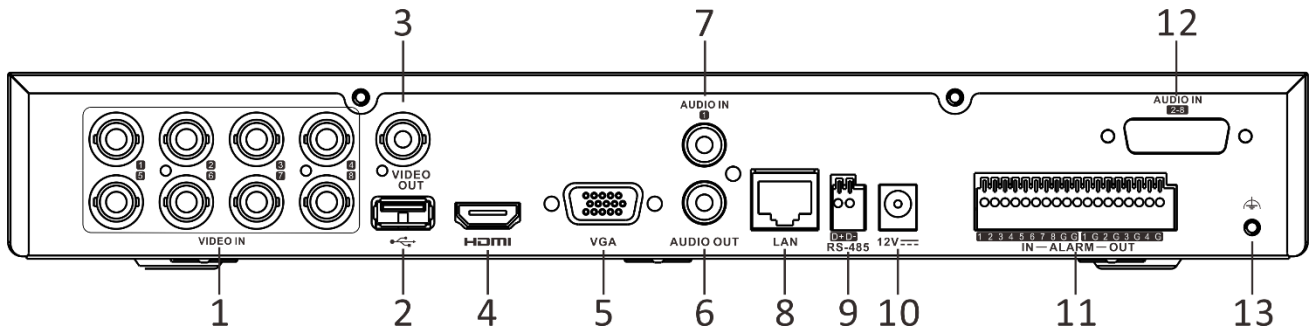

Note:

1: Motion detection 2.0 and perimeter protection cannot be enabled at the same time. Enable one function will make the other one unavailable.

2: The number of audio inputs or alarm in/out can be optional. The tag on the package will describe audio input and alarm in/out parameters. For example, "4A+8/4ALM" means your device has 4 audio inputs, 8 alarm inputs and 4 alarm outputs. If your device only has 1 audio input, the tag may not describe it.

Dimension

Physical Interface

No.	Description	No.	Description
1	Video and Coaxial Audio In	8	LAN Network Interface
2	USB Interface	9	RS-485 Serial Interface
3	VIDEO OUT	10	12 VDC Power Input
4	HDMI Interface	11	ALARM IN/OUT (Optional)
5	VGA Interface	12	AUDIO IN (Optional)
6	AUDIO OUT, RCA Connector	13	GND
7	AUDIO IN, RCA Connector		