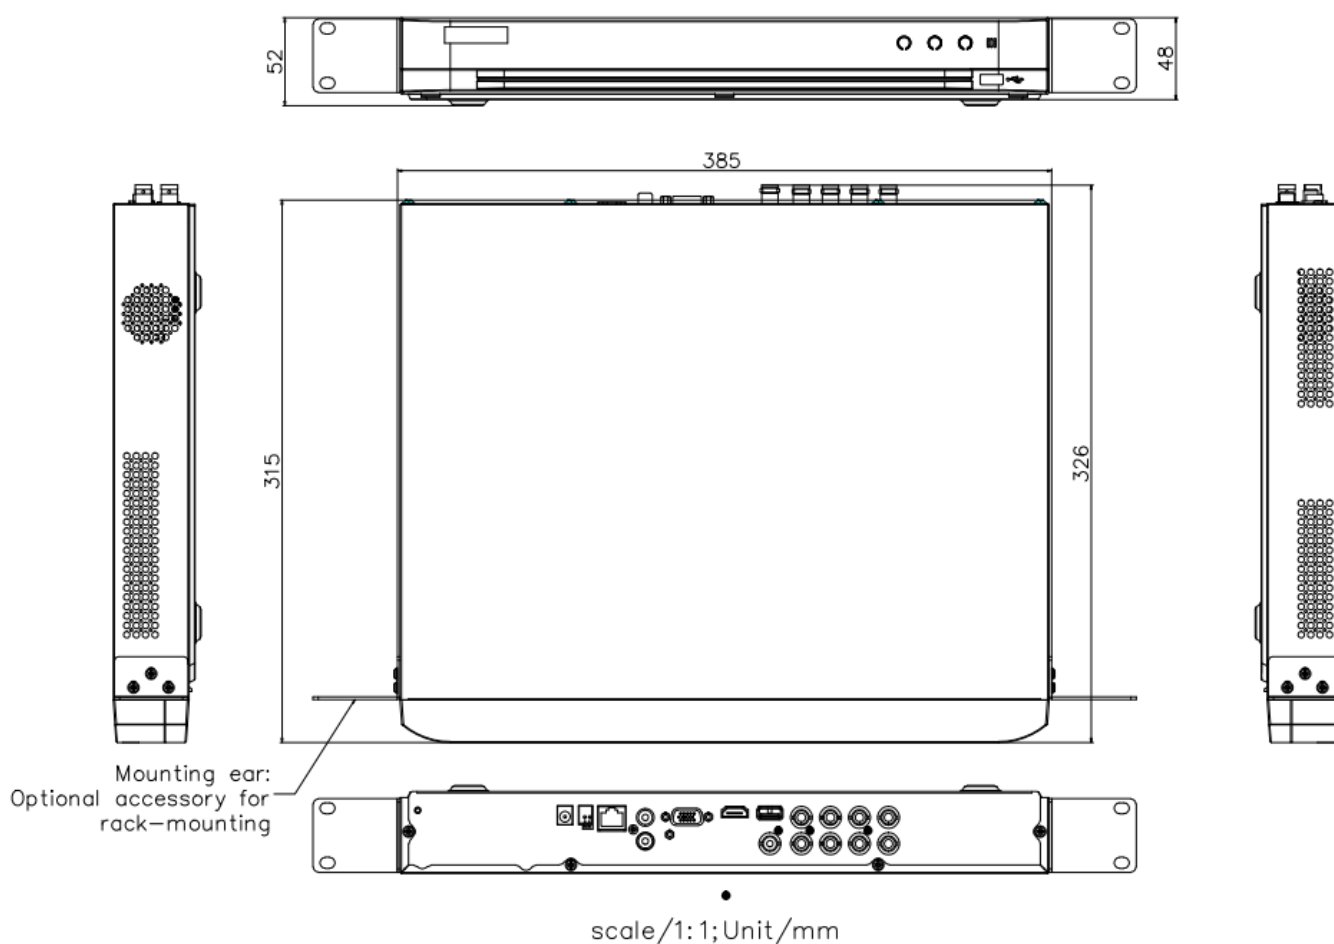

Note:

1: Motion detection 2.0 and perimeter protection cannot be enabled at the same time. Enable one function will make the other one unavailable.

2: The number of audio inputs or alarm in/out can be optional. The tag on the package will describe audio input and alarm in/out parameters. For example, "4A+8/4ALM" means your device has 4 audio inputs, 8 alarm inputs and 4 alarm outputs. If your device only has 1 audio input, the tag may not describe it.

Dimension