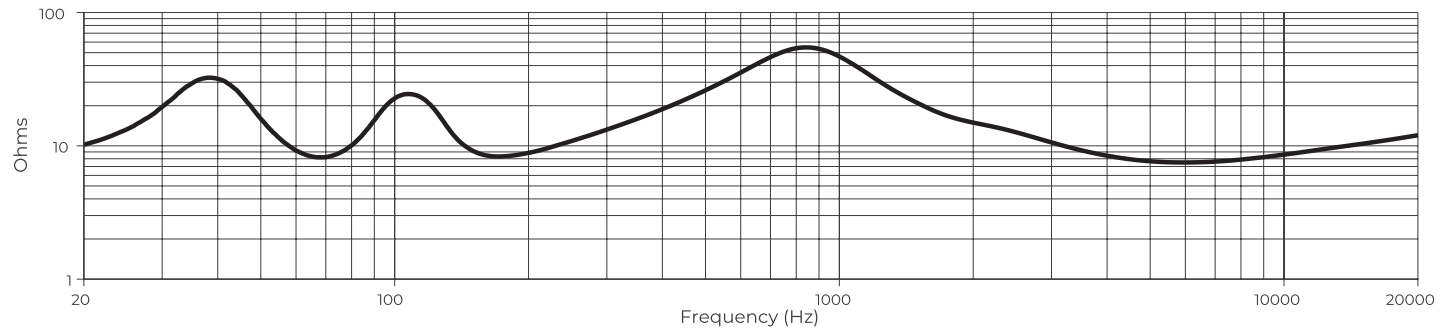

DesignMax DM6SE

surface-mounted loudspeaker

On-Axis Frequency Response

Impedance

Beamwidth ⁶