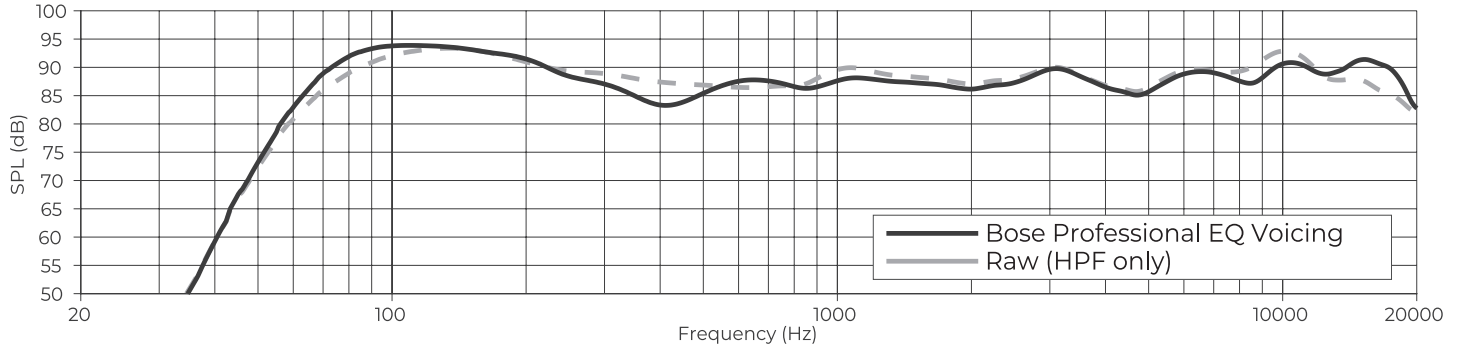

DesignMax DM6SE

surface-mounted loudspeaker

On-Axis Frequency Response