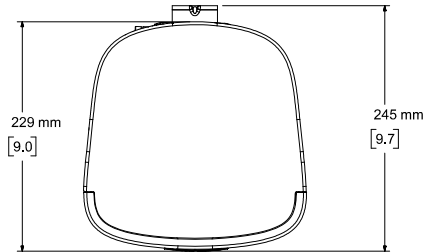

DesignMax DM6SE

surface-mounted loudspeaker

On-Axis Frequency Response

Impedance

Beamwidth ⁶

TECHNICAL DATA

DesignMax DM6SE

surface-mounted loudspeaker

Dimensions

Top View

Rear View
BRACKET ONLY

Front View
GRILLE REMOVED FOR CLARITY

Right View
DIMENSIONS APPLY TO BOTH SIDES

Rear View
BRACKET/INPUT COVER REMOVED FOR CLARITY

- NOTES:
1. DIMENSIONS ARE IN MILLIMETERS OVER INCHES
2. WEIGHT APPROX 5.93kg [13.1lbs] (SPEAKER ONLY)
WEIGHT W/BRACKET APPROX 6.40kg [14.1lbs]