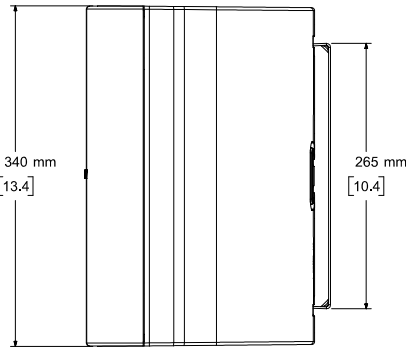

Dimensions

Top View

Rear View
BRACKET ONLY

Front View
GRILLE REMOVED FOR CLARITY

Right View
DIMENSIONS APPLY TO BOTH SIDES

Rear View
BRACKET/INPUT COVER REMOVED FOR CLARITY

- NOTES:
1. DIMENSIONS ARE IN MILLIMETERS OVER INCHES
2. WEIGHT APPROX 5.93kg [13.1lbs] (SPEAKER ONLY)
WEIGHT W/BRACKET APPROX 6.40kg [14.1lbs]