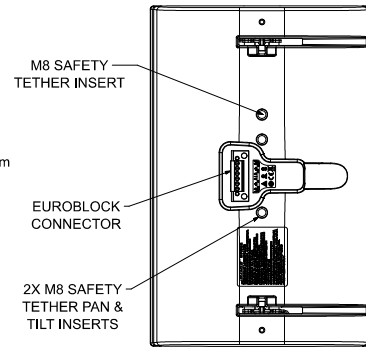

Dimensions

Top View

Rear View
BRACKET ONLY

Front View
GRILLE REMOVED FOR CLARITY

Right View
DIMENSIONS APPLY TO BOTH SIDES

Rear View
BRACKET/INPUT COVER REMOVED FOR CLARITY

- NOTES:
1. DIMENSIONS ARE IN MILLIMETERS OVER INCHES
2. WEIGHT APPROX 5.93kg [13.1lbs] (SPEAKER ONLY)
WEIGHT W/BRACKET APPROX 6.40kg [14.1lbs]