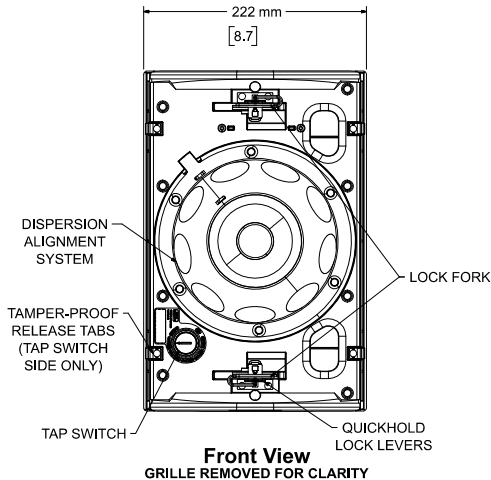

Dimensions

Top View

Rear View
BRACKET ONLY

Front View
GRILLE REMOVED FOR CLARITY

Right View
DIMENSIONS APPLY TO BOTH SIDES

Rear View
BRACKET/INPUT COVER REMOVED FOR CLARITY

- NOTES:
1. DIMENSIONS ARE IN MILLIMETERS OVER INCHES
2. WEIGHT APPROX 5.93kg [13.1lbs] (SPEAKER ONLY)
WEIGHT W/BRACKET APPROX 6.40kg [14.1lbs]