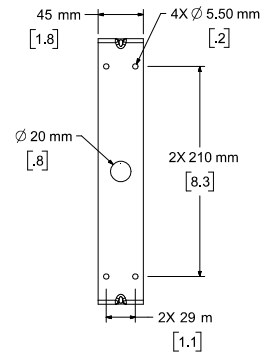

Dimensions

Top View

Rear View
BRACKET ONLY

Front View
GRILLE REMOVED FOR CLARITY

Right View
DIMENSIONS APPLY TO BOTH SIDES

Rear View
BRACKET/INPUT COVER REMOVED FOR CLARITY

- NOTES:
1. DIMENSIONS ARE IN MILLIMETERS OVER INCHES
2. WEIGHT APPROX 5.93kg [13.1lbs] (SPEAKER ONLY)
WEIGHT W/BRACKET APPROX 6.40kg [14.1lbs]