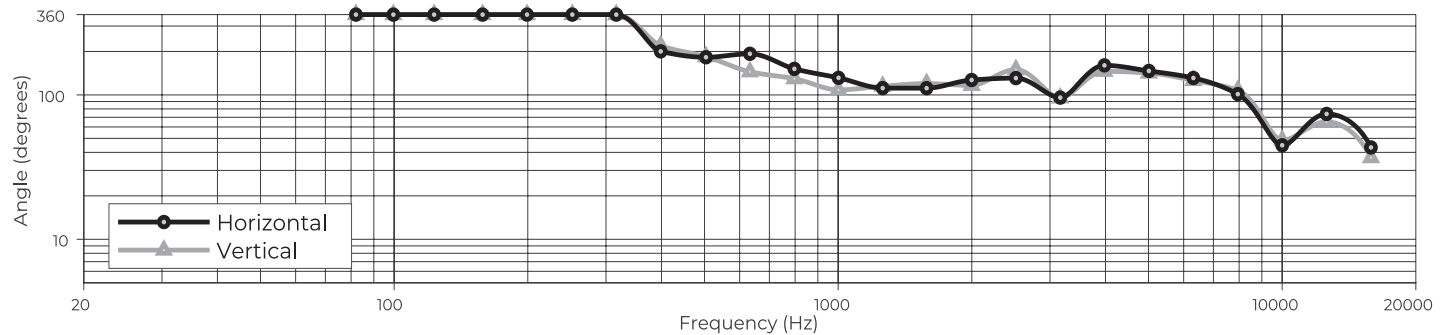

DesignMax DM6SE

surface-mounted loudspeaker

On-Axis Frequency Response

Impedance

Beamwidth ⁶

TECHNICAL DATA

DesignMax DM6SE

surface-mounted loudspeaker