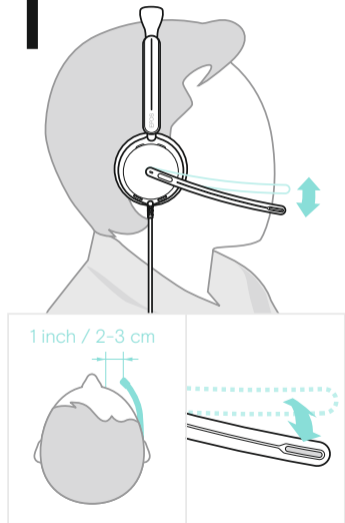

Model: DSWH1, DSWH1.1

eposaudio.com/impact400

DSEA A/S
Kongebakken 9,
DK-2765 Smørum, Denmark

Printed in China
770-00469
05/24 A01

EPDS

IMPACT
400 Series

1

2