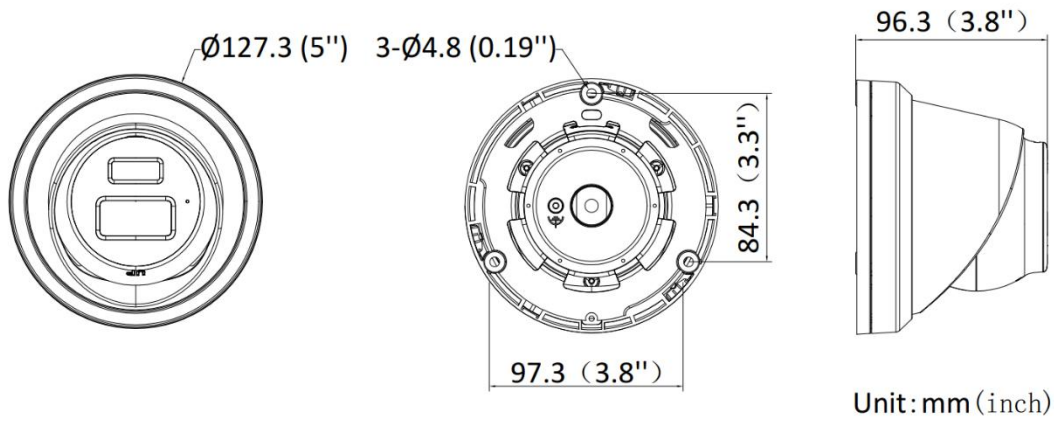

Deep Learning Function	
Perimeter Protection	Line crossing, intrusion Support alarm triggering by specified target types (human and vehicle)
General	
Power	12 VDC $\pm$ 25%, 0.66 A, max. 8 W, $\varnothing$ 5.5 mm coaxial power plug, reverse polarity protection, PoE: IEEE 802.3af, Class 3, max. 9.5 W
Material	Metal
Dimension	$\varnothing$ 127.3 mm $\times$ 96.3 mm ( $\varnothing$ 5.0" $\times$ 3.8")
Package Dimension	150 mm $\times$ 150 mm $\times$ 141 mm (5.9" $\times$ 5.5" $\times$ 5.5")
Weight	Approx. 515 g (1.1 lb.)
With Package Weight	Approx. 755 g (1.7 lb.)
Storage Conditions	-30 °C to 60 °C (-22 °F to 140 °F). Humidity 95% or less (non-condensing)
Startup and Operating Conditions	-30 °C to 60 °C (-22 °F to 140 °F). Humidity 95% or less (non-condensing)
Language	33 languages: English, Russian, Estonian, Bulgarian, Hungarian, Greek, German, Italian, Czech, Slovak, French, Polish, Dutch, Portuguese, Spanish, Romanian, Danish, Swedish, Norwegian, Finnish, Croatian, Slovenian, Serbian, Turkish, Korean, Traditional Chinese, Thai, Vietnamese, Japanese, Latvian, Lithuanian, Portuguese (Brazil), Ukrainian
General Function	Heartbeat, mirror, flash log, password reset via email, pixel counter, anti-banding
Approval	
EMC	CE-EMC: EN 55032:2015+A1:2020, EN 50130-4:2011+A1:2014, EN IEC 61000-3-2:2019+A1:2021, EN 61000-3-3:2013+A1:2019+A2:2021, RCM: AS/NZS CISPR 32: 2015, IC: ICES-003: Issue 7, KC: KN32: 2015, KN35: 2015
Safety	CB: IEC 62368-1: 2014+A11, CE-LVD: EN 62368-1: 2014/A11: 2017, BIS: IS 13252 (Part 1): 2010/IEC 60950-1: 2005, LOA: IEC/EN 60950-1
Environment	CE-RoHS: 2011/65/EU, WEEE: 2012/19/EU, Reach: Regulation (EC) No 1907/2006
Protection	IP67: IEC 60529-2013

### ▪ Available Model

IPC-T381H-MU(2.8mm)

IPC-T381H-MU (4mm)

IPC-T381H-MU(2.8mm)(Black)

## ▪ Dimension