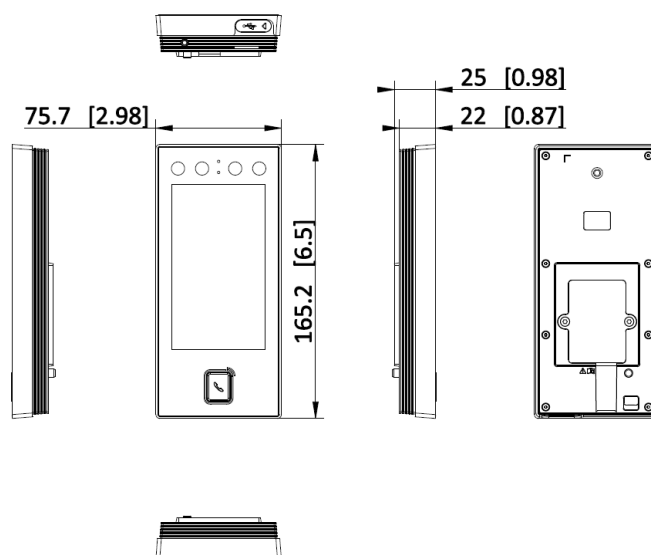

▪ Specification

System	
Operating system	Linux
Display	
Screen size	4.5-inch
Resolution	480 × 854
Type	LCD
Operation method	Touchable
Video	
Lens	× 2
Video standard	PAL (Default) and NTSC
Network	
Bluetooth	Support
Wired network	10/100 Mbps self adaptive
Wi-Fi	Support
Interface	
Alarm input	2
Alarm output	1
PoE	IEEE802.3at, standard PoE
Network interface	1
RS-485	1
Wiegand	1, supports Wiegand input, single direction
Lock control	1
Exit button	1
Door contact input	1
TAMPER	1
USB	1
Capacity	
User capacity	3000
Card capacity	3000
Face capacity	3000
Event capacity	150000
Authentication	
Card type	EM card
Card reading frequency	125 KHz
Face recognition duration	< 0.2 s
Face recognition accuracy rate	> 99%
Face recognition distance	0.3 to 1.5 m
General	
Button	1 physical call button
Power supply	12 VDC, 1 A, standard PoE
Working temperature	-30 °C to 60 °C (-22 °F to 140 °F)
Working humidity	10 to 90% (No condensing)
Dimensions	165.2 mm × 75.7 mm × 25 mm (6.5" × 2.98" × 0.98")

Installation	Wall mounting
Protective level	IP65
Language	English, Spanish (South America), Arabic, Thai, Indonesian, Russian, Vietnamese, Portuguese (Brazil), Turkish, French
Weight	Gross weight: 0.60 kg (1.33 lbs) Net weight: 0.30 kg (0.66 lbs)
Function	
QR code recognition	Support scan QR code via camera
Face anti-spoofing	Support
Two-way audio	Support
Audio prompt	Support
Time synchronization	Support

▪ **Available Model**

DS-K1T344EBWX-E1

▪ **Dimension**

Unit: mm [inch]

SCALE 1:1

Headquarters

No.555 Qianmo Road, Binjiang District,
Hangzhou 310051, China
T +86-571-8807-5998
www.hikvision.com

Follow us on social media to get the latest product and solution information.