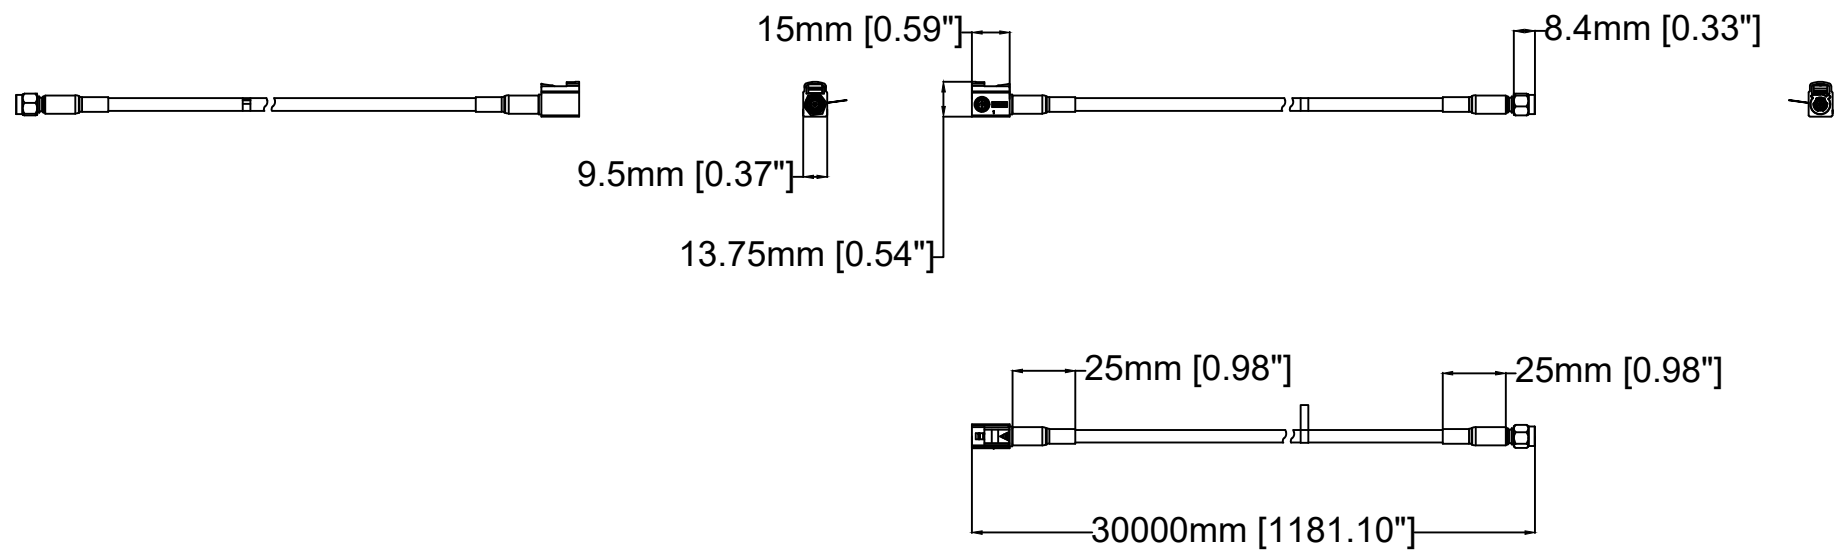

# AXIS TU6004-E Cable 1M

Revision	v.01	Revision date	2024-01-12
Paper size	A4	Release date	2024-01-12
Created by	MS	Scale	1:3

# AXIS TU6004-E Cable 8M

Revision	v.01	Revision date	2024-01-12
Paper size	A4	Release date	2024-01-12
Created by	MS	Scale	1:3

# AXIS TU6004-E Cable 30M

Revision	v.01	Revision date	2024-01-12
Paper size	A4	Release date	2024-01-12
Created by	MS	Scale	1:3