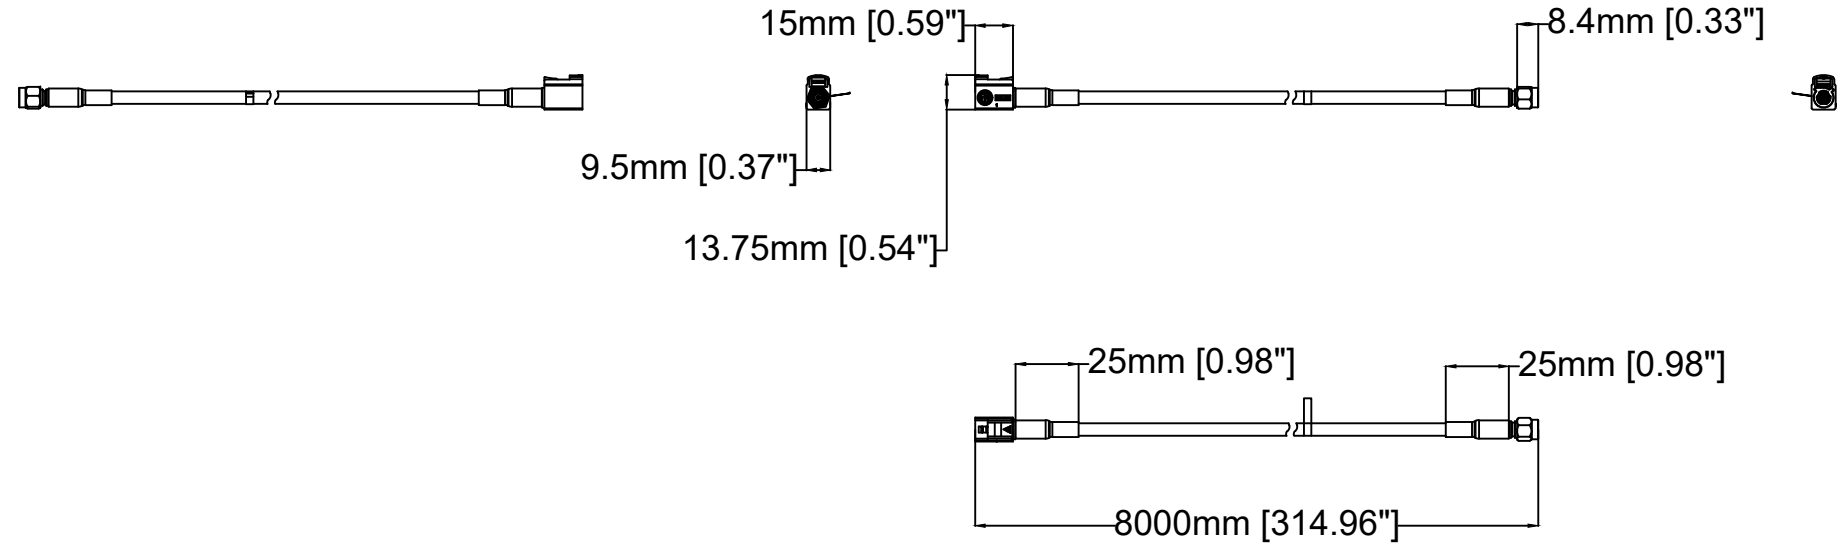

# AXIS TU6004-E Cable 1M

Revision	v.01	Revision date	2024-01-12
Paper size	A4	Release date	2024-01-12
Created by	MS	Scale	1:3

# AXIS TU6004-E Cable 8M

Revision	v.01	Revision date	2024-01-12
Paper size	A4	Release date	2024-01-12
Created by	MS	Scale	1:3

# AXIS TU6004-E Cable 30M

Revision	v.01	Revision date	2024-01-12
Paper size	A4	Release date	2024-01-12
Created by	MS	Scale	1:3