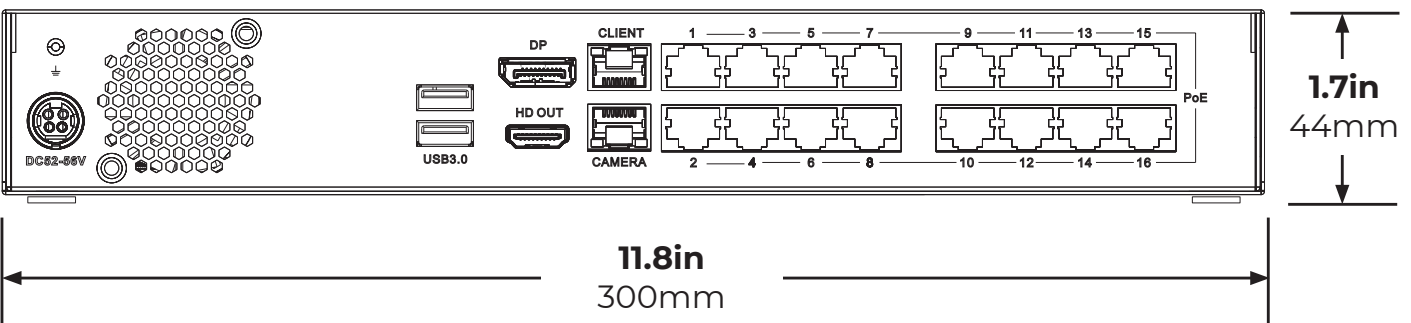

APPLIANCE SPECIFICATIONS

| | OE-MDX08 | OE-MDX16 |
|-----------------------------|---|---------------------------------------|
| Channel Count | 32 | |
| Recording Rate | 150Mbps | |
| Video Outputs | 1 x HDMI®, 1 x DisplayPort | |
| Video Signal Loss Detection | Yes | |
| Motion Detection | Server Side (Adjustable Sensitivity, Custom Grid) | |
| Native Analytics Support | Smart Motion Channels: 24 Limitation Apply. Click here to learn more. | |
| Remote Operation | Complete remote operation (Live view, Search, Setup, Updates) | |
| Remote Software | Web Client / Command Station Desktop Client / OpenEye Mobile Apps | |
| PTZ Control | IP Protocol | |
| Recording Mode | Continuous / Event / Continuous + Event | |
| Playback Search | Multi-channel playback / Calendar / Timeline / Thumbnail / Events | |
| Backup | Cloud / Network / USB | |
| USB Ports | Front: x2 USB 2.0 ports Rear: x2 USB 3.0 | |
| Digital Signature Support | AVI and JPG | |
| Operating System | Linux | |
| Storage Capacity (Size) | 16TB | Up to 40TB |
| Network | Dual GbE | |
| Power Supply | 180W | 200W |
| Power Rating | AC 100~240V, 2.5A, 50-60Hz | AC 100~240V, 3.5-2.5A, 50-60Hz |
| Max Power Consumption | Max: 125W Nominal: 30W | Max: 200W Nominal: 100W |
| Built-in PoE Ports | 8 | 16 |
| PoE Switch Loads | 100W | 120W |
| Max Operating Temperature | Max Operating Temperature: 104 °F (40 °C) | |
| Mounting Hardware | Wall Mount Brackets Included | Rack Mount Ears Included |
| Mouse | Included | |
| Country of Origin | Taiwan | |
| NDAA Compliant | Yes | |
| Dimensions | 8.7" x 1.7" x 10.8" (221 x 44 x 275mm) | 11.8" x 1.7" x 11" (300 x 44 x 280mm) |
| Unit Weight | 3.5lbs | 5lbs |
| Certification | UL / cUL / RMC / CE / FCC / Dictamen | |
| SSD OS Drive | Standard | |
| Storage Drives (Qty) | 1 | 2 |

DIMENSIONS

OE-MDX08 (Front)

OE-MDX08 (Back)

OE-MDX16 (Front)

OE-MDX16 (Back)

MODELS

OE-MDX08xx

8 Channel Recorder