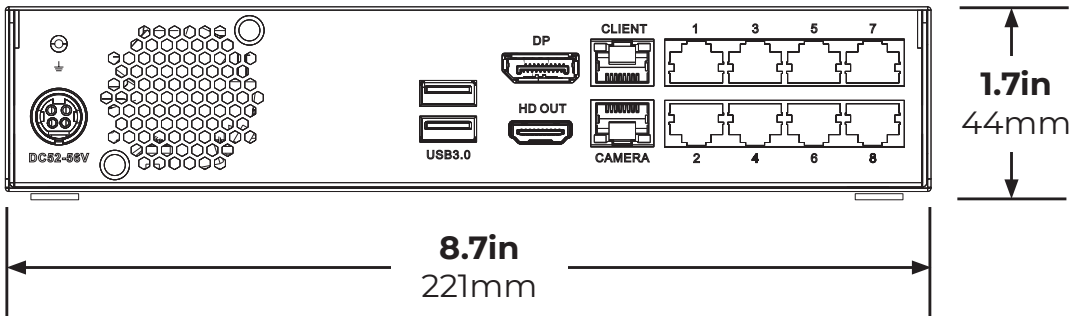

APPLIANCE SPECIFICATIONS

| | OE-MDX08 | OE-MDX16 |
|-----------------------------|---|---------------------------------------|
| Channel Count | 32 | |
| Recording Rate | 150Mbps | |
| Video Outputs | 1 x HDMI®, 1 x DisplayPort | |
| Video Signal Loss Detection | Yes | |
| Motion Detection | Server Side (Adjustable Sensitivity, Custom Grid) | |
| Native Analytics Support | Smart Motion Channels: 24 Limitation Apply. Click here to learn more. | |
| Remote Operation | Complete remote operation (Live view, Search, Setup, Updates) | |
| Remote Software | Web Client / Command Station Desktop Client / OpenEye Mobile Apps | |
| PTZ Control | IP Protocol | |
| Recording Mode | Continuous / Event / Continuous + Event | |
| Playback Search | Multi-channel playback / Calendar / Timeline / Thumbnail / Events | |
| Backup | Cloud / Network / USB | |
| USB Ports | Front: x2 USB 2.0 ports Rear: x2 USB 3.0 | |
| Digital Signature Support | AVI and JPG | |
| Operating System | Linux | |
| Storage Capacity (Size) | 16TB | Up to 40TB |
| Network | Dual GbE | |
| Power Supply | 180W | 200W |
| Power Rating | AC 100~240V, 2.5A, 50-60Hz | AC 100~240V, 3.5-2.5A, 50-60Hz |
| Max Power Consumption | Max: 125W Nominal: 30W | Max: 200W Nominal: 100W |
| Built-in PoE Ports | 8 | 16 |
| PoE Switch Loads | 100W | 120W |
| Max Operating Temperature | Max Operating Temperature: 104 °F (40 °C) | |
| Mounting Hardware | Wall Mount Brackets Included | Rack Mount Ears Included |
| Mouse | Included | |
| Country of Origin | Taiwan | |
| NDAA Compliant | Yes | |
| Dimensions | 8.7" x 1.7" x 10.8" (221 x 44 x 275mm) | 11.8" x 1.7" x 11" (300 x 44 x 280mm) |
| Unit Weight | 3.5lbs | 5lbs |
| Certification | UL / cUL / RMC / CE / FCC / Dictamen | |
| SSD OS Drive | Standard | |
| Storage Drives (Qty) | 1 | 2 |

DIMENSIONS

OE-MDX08 (Front)

OE-MDX08 (Back)

OE-MDX16 (Front)

OE-MDX16 (Back)

MODELS

OE-MDX08xx

8 Channel Recorder