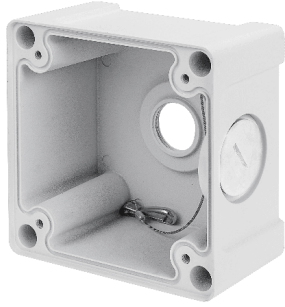

OE-CC53B8

8MP Cloud IP Bullet Camera

The OE-CC53B8 is a 8MP outdoor bullet camera, managed in the cloud, with recording and analytics on the edge.

INTEGRATED ANALYTICS

Take advantage of advanced analytics processing for a more intelligent and aware security solution.

*internal heater will be disabled

GENERAL

CPU	Ambarella CV22S66
Analytics	Smart Motion, Person / Vehicle, Intrusion / Loitering, Line Cross Detection
Ingress Protection	IP67
Impact Rating	IK10
Operating Environment	IR Off: -22°~140°F (-30° ~ 60°C) IR On: -40°~122°F (-40° ~ 50°C)
Humidity	90% R.H.
Dimensions	Ø 4.6" x 4.6" x 11.6" (118 x 118 x 295mm)
Weight	3lbs (1.4kg)
Pan / Tilt / Rotate	Pan: 350° Tilt: 65° Rotate: 180°
Country of Origin	Taiwan
NDAA Compliant	Yes

ACCESSORIES

Square Junction Box
OE-CA00JB-02