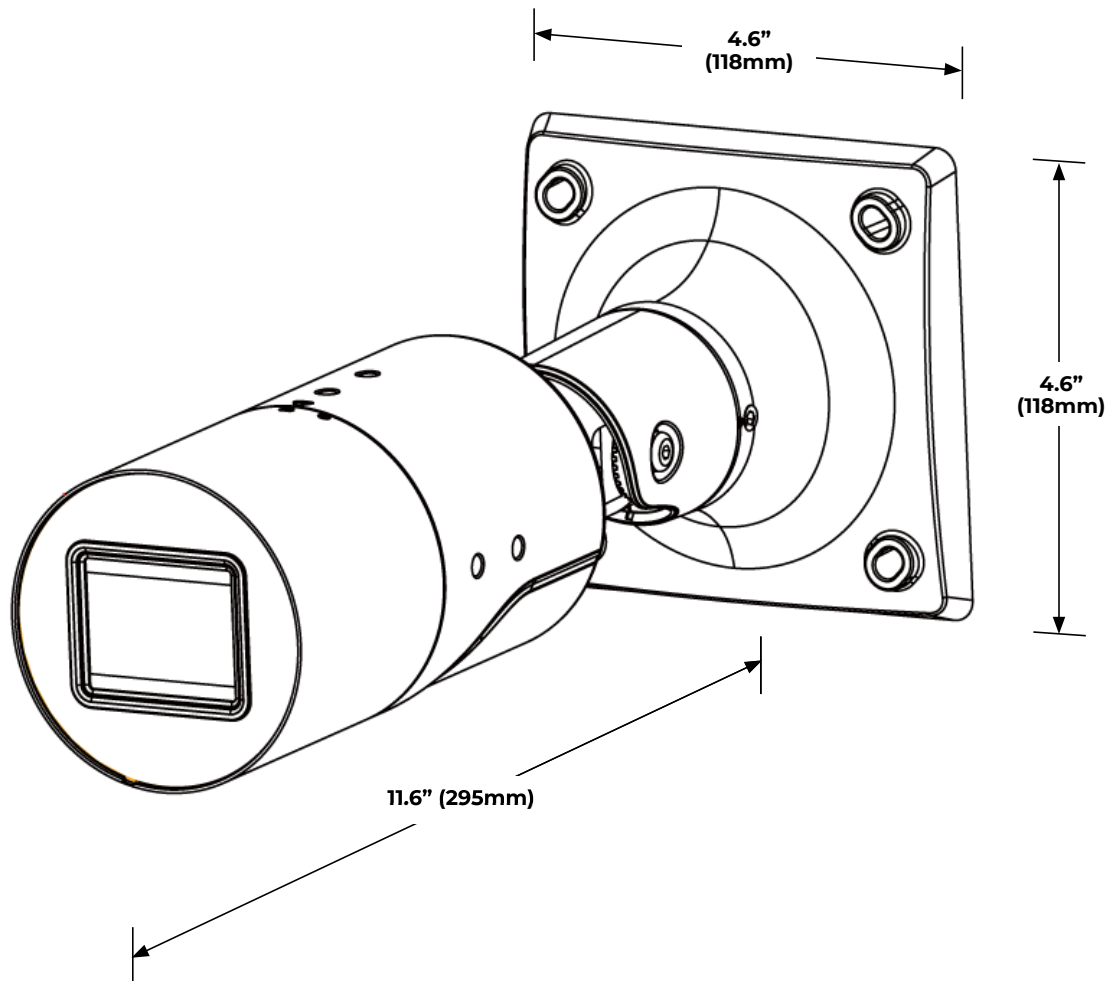

*internal heater will be disabled

GENERAL

CPU	Ambarella CV22S66
Analytics	Smart Motion, Person / Vehicle, Intrusion / Loitering, Line Cross Detection
Ingress Protection	IP67
Impact Rating	IK10
Operating Environment	IR Off: -22°~140°F (-30° ~ 60°C) IR On: -40°~122°F (-40° ~ 50°C)
Humidity	90% R.H.
Dimensions	Ø 4.6" x 4.6" x 11.6" (118 x 118 x 295mm)
Weight	3lbs (1.4kg)
Pan / Tilt / Rotate	Pan: 350° Tilt: 65° Rotate: 180°
Country of Origin	Taiwan
NDAA Compliant	Yes

CAMERA SPECIFICATIONS (CONTINUED)

POWER

Max Power Consumption (IR On)

12vDC: 25.92W | PoE+ 802.3at: 25W

CERTIFICATIONS

Certifications

UL / CE / UKCA / FCC Part 15, Subpart B, Class A

DIMENSIONS