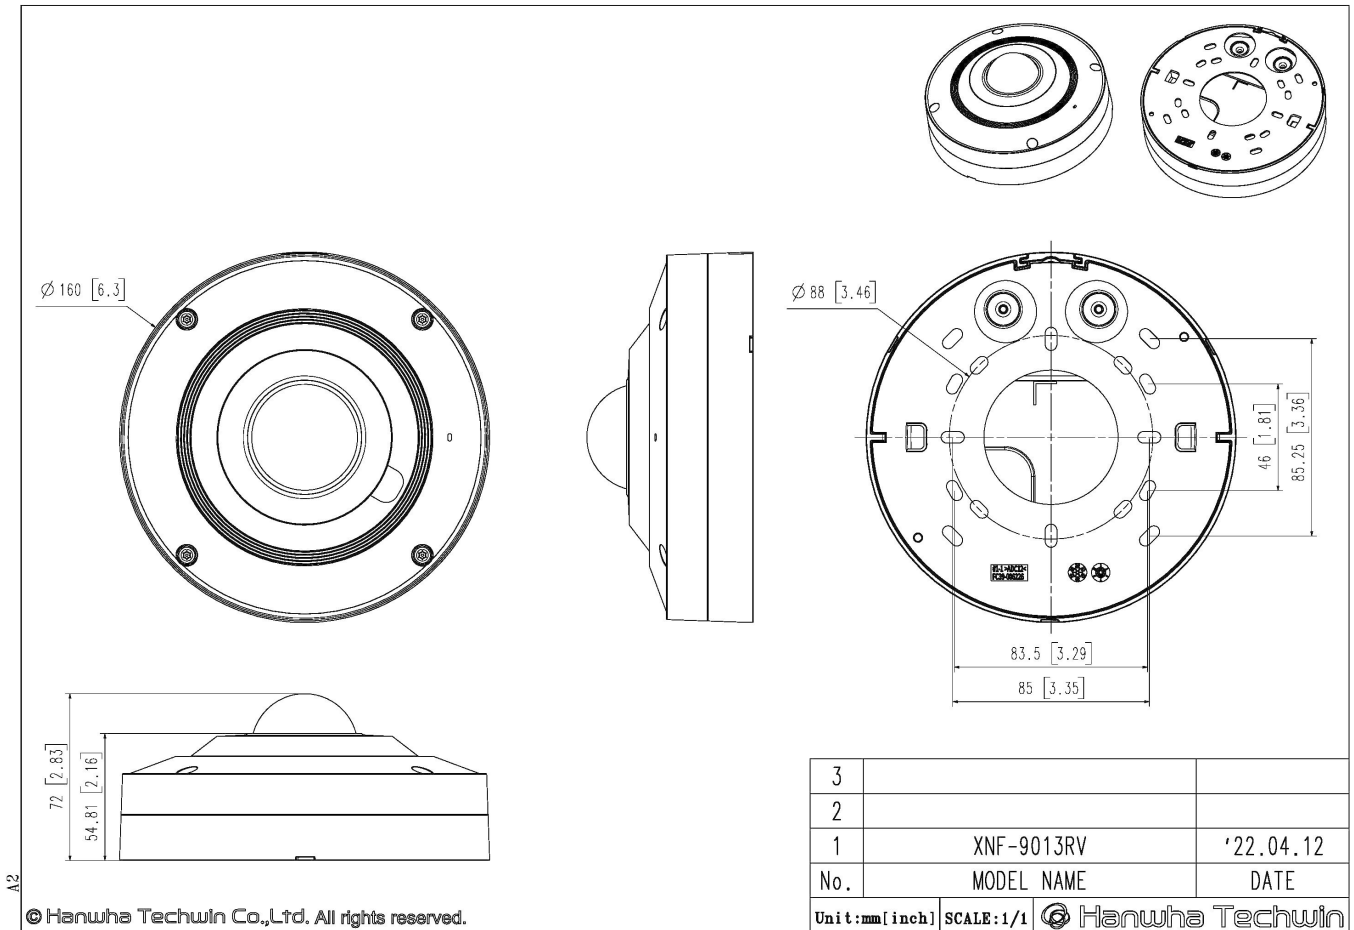

RAL Code	RAL9003
Product Dimensions / Weight	Ø160x72mm(6.23x2.84"), 1,170g (2.58lb)
Hanging Mount (Dome)	SBP-167HMW
Skin Cover	SBC-160BF

**Certifications & Standards**

EMC	FCC 47 CFR 15 Subpart B Class A ICES-3(A)/NMB-3(A) CE/UKCA - EN 55032 Class A, EN 50130-4, EN 61000-3-2, EN 61000-3-3 VCCI CISPR 32 Class A RCM AS/NZS CISPR 32 Class A KS C 9832 Class A , KS C 9835
Safety	UL 62368-1, CAN/CSA C22.2 NO. 62368-1 IEC/EN 62471
Environment	IEC/EN 63000 IEC 60529 IP66, IEC 62262 IK10 NEMA 250 type 4X

# XNF-9013RV

12MP AI IR Fisheye Camera

CAD

Unit:mm [inch]

© Hanwha Techwin Co.,Ltd. All rights reserved.